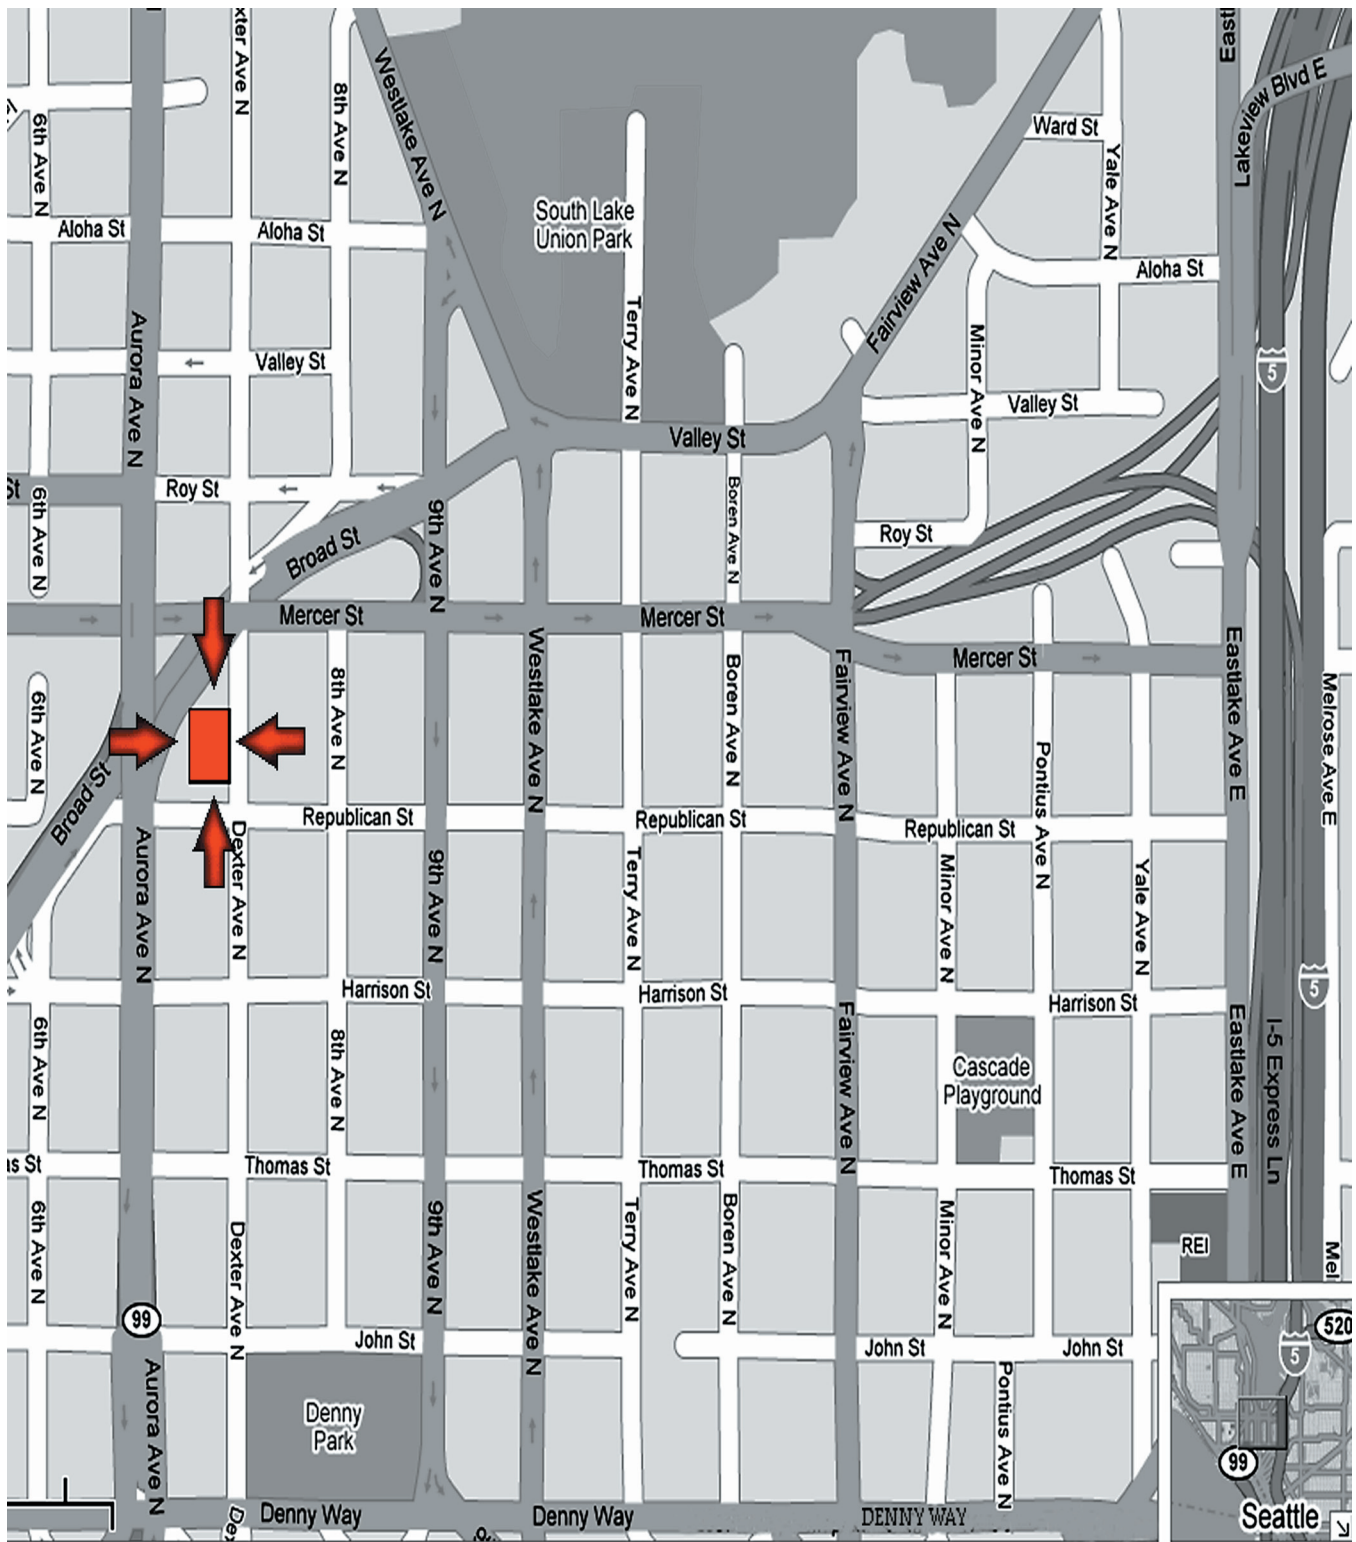

Glazer's Rental Department is located at:

517 Dexter Ave North
Seattle, WA 98109

Phone: 206 233 0211