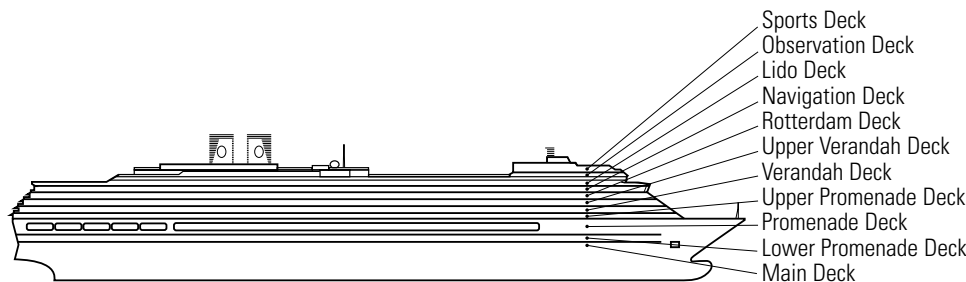

ms Noordam

DECK PLANS & STATEROOMS

The deck plans are color-coded by category of stateroom, and the category letter precedes the stateroom number in each room. All staterooms are equipped with flat-panel television, mini-bar, DVD player, mini-safe, data port, telephone and multi-channel music.