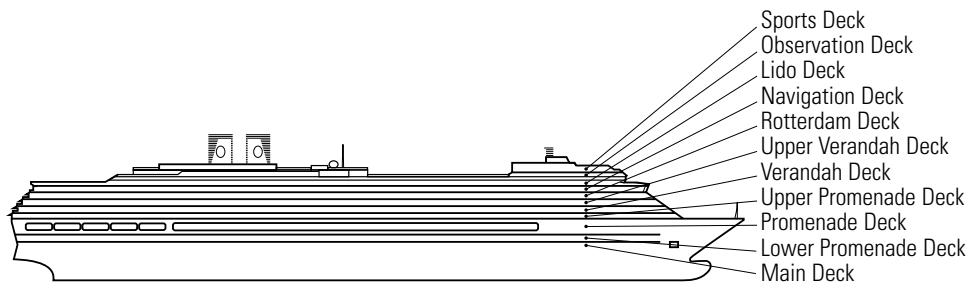

ms Noordam

DECK PLANS & STATEROOMS

The deck plans are color-coded by category of stateroom, and the category letter precedes the stateroom number in each room. All staterooms are equipped with flat-panel television, mini-bar, DVD player, mini-safe, data port, telephone and multi-channel music.

Important Note: Not all staterooms within each category have the same furniture configuration and/or facilities. Appropriate symbols within the rooms on the deck plans describe differences from the stateroom descriptions below.

All information is subject to change.

STATEROOM SYMBOL LEGEND

- Shower only
- Triple (2 lower beds, 1 sofa bed)
- Quad (2 lower beds, 1 sofa bed, 1 upper)
- △ Partial sea view
- × Fully obstructed view
- + Connecting rooms
- Staterooms have solid steel verandah railings instead of clear-view Plexiglas® railings
- ♿ Staterooms SC6164, SC6175, SY5001, SY5002, SY6108, SS8068, VA6003, VA6004, VA8031, VA8032, VB6049, VD4051, VD4052, VD4131, VD4132, VF5051, VF5054, VF5137, VF5140, C1081, C1082, D1100, H4089, H4090, I-8037, J1074, N1011, N1012 are wheelchair accessible, shower only.

OCEAN-VIEW STATEROOMS

C **D** **DD** **E** **F**
Large: 2 lower beds convertible to 1 queen-size bed, bathtub & shower.

INSIDE STATEROOMS

J **K**
Large or Standard: 2 lower beds convertible to 1 queen-size bed, shower.
N
Standard: 2 lower beds convertible to 1 queen-size bed, shower.