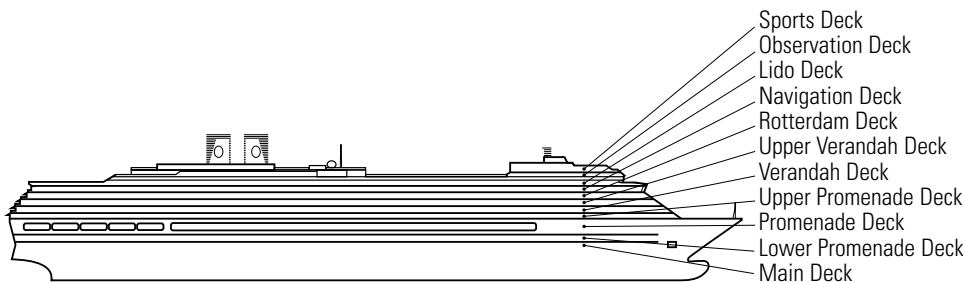

VERANDAH SUITES

SB

Deluxe Verandah Suites: 2 lower beds convertible to 1 king-size bed, bathroom with dual sink vanity, full-size whirlpool bath & shower & additional shower stall, large sitting area, dressing room, private verandah, 1 sofa bed for 2 persons, floor-to-ceiling windows.

SS

Superior Verandah Suites: 2 lower beds convertible to 1 queen-size bed, bathroom with dual sink vanity, full-size whirlpool bath & shower & additional shower stall, large sitting area, dressing room, private verandah, 1 sofa bed for 1 person, floor-to-ceiling windows.

VERANDAH STATEROOMS

VA

Deluxe Verandah Outside: 2 lower beds convertible to 1 queen-size bed, bathtub & shower, sitting area, private verandah, floor-to-ceiling windows.

INSIDE STATEROOMS

I

Large: 2 lower beds convertible to 1 queen-size bed, shower.

J

Large or Standard: 2 lower beds convertible to 1 queen-size bed, shower.