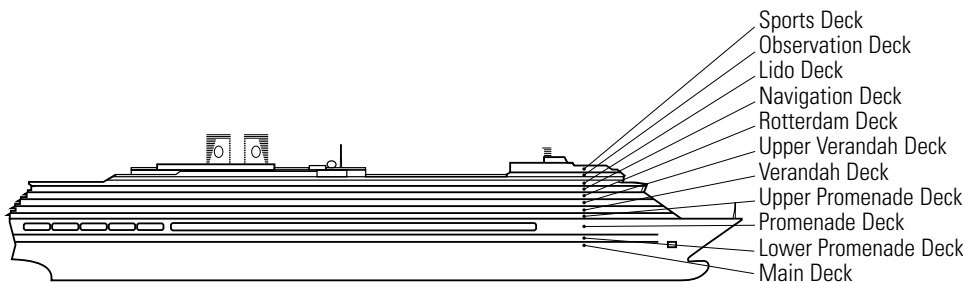

VERANDAH SUITES

SC

Deluxe Verandah Suites: 2 lower beds convertible to 1 king-size bed, bathroom with dual sink vanity, full-size whirlpool bath & shower & additional shower stall, large sitting area, dressing room, private verandah, 1 sofa bed for 2 persons, floor-to-ceiling windows.

VERANDAH STATEROOMS

VA VB VD VF VH

Deluxe Verandah Outside: 2 lower beds convertible to 1 queen-size bed, bathtub & shower, sitting area, private verandah, floor-to-ceiling windows.

OCEAN-VIEW STATEROOMS

F

Large: 2 lower beds convertible to 1 queen-size bed, bathtub & shower.

G GG

Large: 2 lower beds convertible to 1 queen-size bed, bathtub & shower. All G-category staterooms have partial sea views. All GG-category staterooms have fully obstructed views.

H HH

Large: 2 lower beds convertible to 1 queen-size bed, bathtub & shower. All H- & HH-category staterooms have fully obstructed views.

INSIDE STATEROOMS

M MM N NN

Standard: 2 lower beds convertible to 1 queen-size bed, shower.

UPPER PROMENADE DECK

Staterooms 4001-4185