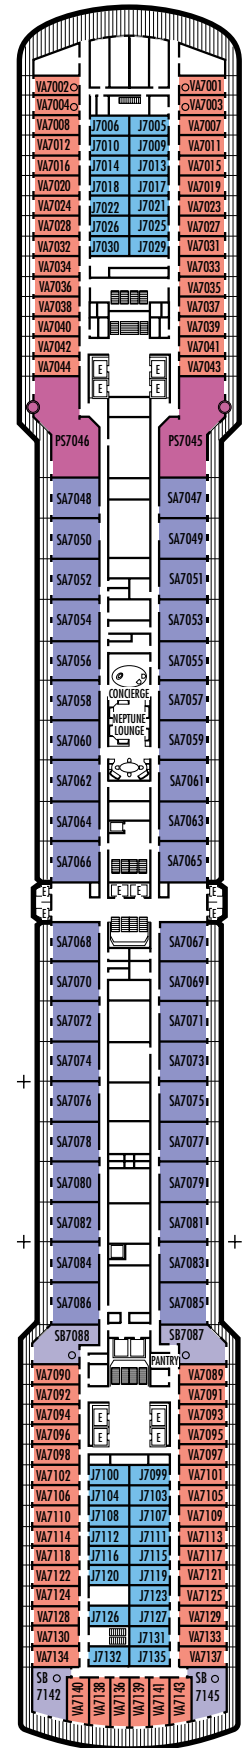

VERANDAH SUITES

PS

Penthouse Verandah Suites: Bedroom with 1 king-size bed, oversize whirlpool bath & shower & additional shower stall, living room, dining room, dressing room, private verandah with whirlpool, pantry, 1 sofa bed for 2 persons, microwave, refrigerator, guest toilet, private stereo system, floor-to-ceiling windows.

SA SB

Deluxe Verandah Suites: 2 lower beds convertible to 1 king-size bed, bathroom with dual sink vanity, full-size whirlpool bath & shower & additional shower stall, large sitting area, dressing room, private verandah, 1 sofa bed for 2 persons, floor-to-ceiling windows.

VERANDAH STATEROOMS

VA

Deluxe Verandah Outside: 2 lower beds convertible to 1 queen-size bed, bathtub & shower, sitting area, private verandah, floor-to-ceiling windows.

INSIDE STATEROOMS

J

Large or Standard: 2 lower beds convertible to 1 queen-size bed, shower.

ROTTERDAM DECK

Staterooms 7001-7145