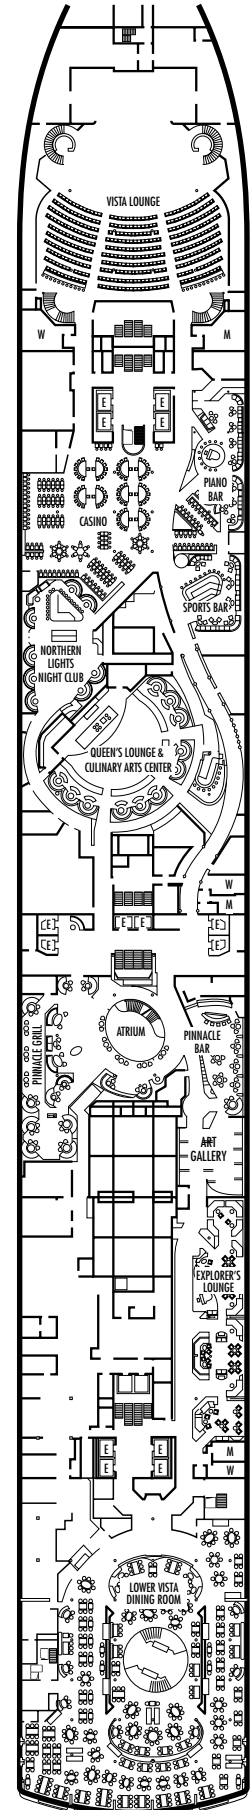

ms Noordam

DECK PLANS & STATEROOMS

The deck plans are color-coded by category of stateroom, and the category letter precedes the stateroom number in each room. All staterooms are equipped with flat-panel television, mini-bar, DVD player, mini-safe, data port, telephone and multi-channel music.

Important Note: Not all staterooms within each category have the same furniture configuration and/or facilities. Appropriate symbols within the rooms on the deck plans describe differences from the stateroom descriptions below.

All information is subject to change.

STATEROOM SYMBOL LEGEND

- Shower only
- Triple (2 lower beds, 1 sofa bed)
- Quad (2 lower beds, 1 sofa bed, 1 upper)
- △ Partial sea view
- × Fully obstructed view
- + Connecting rooms
- Staterooms have solid steel verandah railings instead of clear-view Plexiglas® railings
- ♿ Staterooms SC6164, SC6175, SY5001, SY5002, SY6108, SS8068, VA6003, VA6004, VA8031, VA8032, VB6049, VD4051, VD4052, VD4131, VD4132, VF5051, VF5054, VF5137, VF5140, C1081, C1082, D1100, H4089, H4090, I-8037, J1074, N1011, N1012 are wheelchair accessible, shower only.