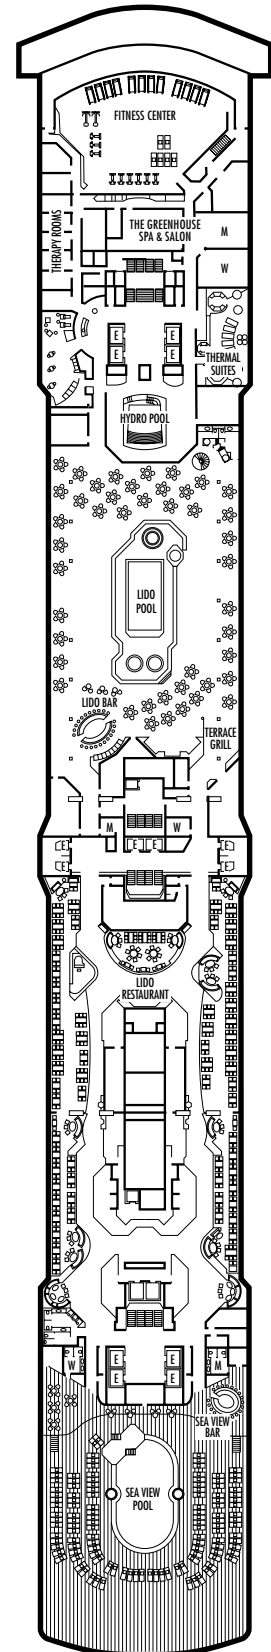

ms Noordam

DECK PLANS & STATEROOMS

The deck plans are color-coded by category of stateroom, and the category letter precedes the stateroom number in each room. All staterooms are equipped with flat-panel television, mini-bar, DVD player, mini-safe, data port, telephone and multi-channel music.

Important Note: Not all staterooms within each category have the same furniture configuration and/or facilities. Appropriate symbols within the rooms on the deck plans describe differences from the stateroom descriptions below.

All information is subject to change.

STATEROOM SYMBOL LEGEND

- Shower only
- Triple (2 lower beds, 1 sofa bed)
- Quad (2 lower beds, 1 sofa bed, 1 upper)
- △ Partial sea view
- × Fully obstructed view
- + Connecting rooms
- Staterooms have solid steel verandah railings instead of clear-view Plexiglas® railings
- ♿ Staterooms SC6164, SC6175, SY5001, SY5002, SY6108, SS8068, VA6003, VA6004, VA8031, VA8032, VB6049, VD4051, VD4052, VD4131, VD4132, VF5051, VF5054, VF5137, VF5140, C1081, C1082, D1100, H4089, H4090, I-8037, J1074, N1011, N1012 are wheelchair accessible, shower only.

LIDO DECK