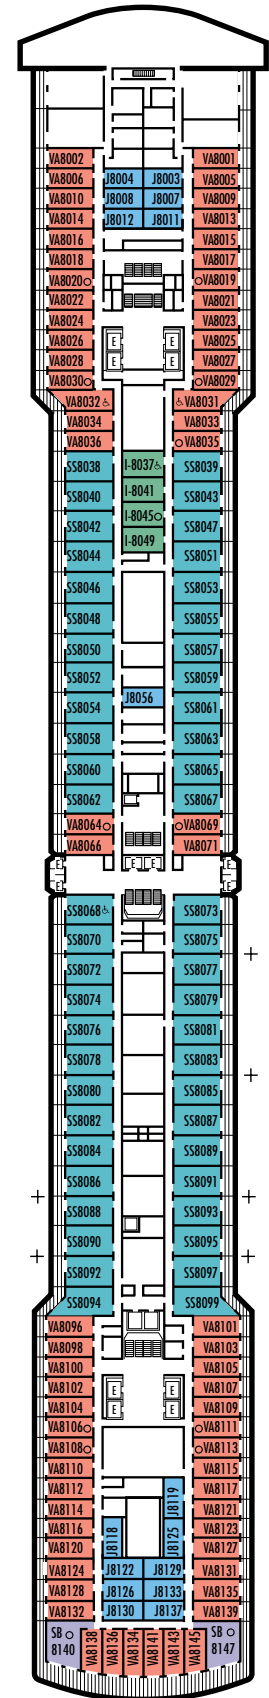

VERANDAH SUITES

SB

Deluxe Verandah Suites: 2 lower beds convertible to 1 king-size bed, bathroom with dual sink vanity, full-size whirlpool bath & shower & additional shower stall, large sitting area, dressing room, private verandah, 1 sofa bed for 2 persons, floor-to-ceiling windows.

SS

Superior Verandah Suites: 2 lower beds convertible to 1 queen-size bed, bathroom with dual sink vanity, full-size whirlpool bath & shower & additional shower stall, large sitting area, dressing room, private verandah, 1 sofa bed for 1 person, floor-to-ceiling windows.

VERANDAH STATEROOMS

VA

Deluxe Verandah Outside: 2 lower beds convertible to 1 queen-size bed, bathtub & shower, sitting area, private verandah, floor-to-ceiling windows.

INSIDE STATEROOMS

I

Large: 2 lower beds convertible to 1 queen-size bed, shower.

J

Large or Standard: 2 lower beds convertible to 1 queen-size bed, shower.