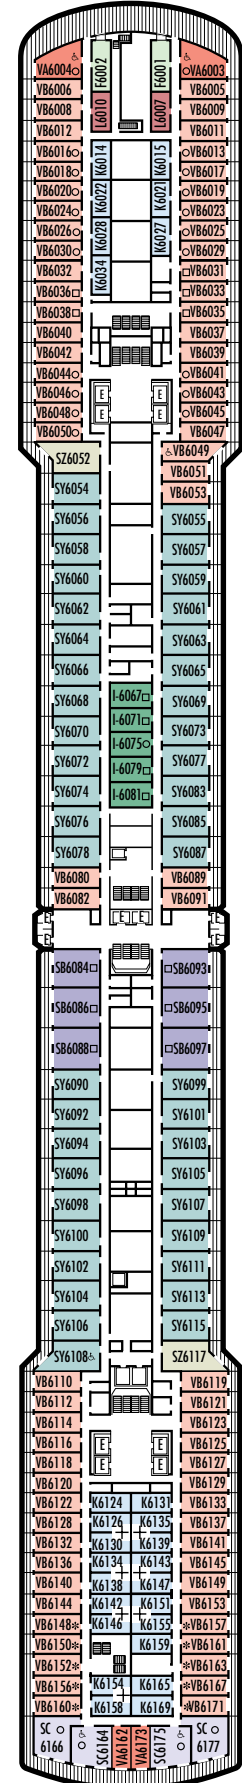

VERANDAH SUITES

SB SC

Deluxe Verandah Suites: 2 lower beds convertible to 1 king-size bed, bathroom with dual sink vanity, full-size whirlpool bath & shower & additional shower stall, large sitting area, dressing room, private verandah, 1 sofa bed for 2 persons, floor-to-ceiling windows.

SY SZ

Superior Verandah Suites: 2 lower beds convertible to 1 queen-size bed, bathroom with dual sink vanity, full-size whirlpool bath & shower & additional shower stall, large sitting area, dressing room, private verandah, 1 sofa bed for 1 person, floor-to-ceiling windows.

VERANDAH STATEROOMS

VA VB

Deluxe Verandah Outside: 2 lower beds convertible to 1 queen-size bed, bathtub & shower, sitting area, private verandah, floor-to-ceiling windows.

OCEAN-VIEW STATEROOMS

F

Large: 2 lower beds convertible to 1 queen-size bed, bathtub & shower.

INSIDE STATEROOMS

I

Large: 2 lower beds convertible to 1 queen-size bed, shower.

K

Large or Standard: 2 lower beds convertible to 1 queen-size bed, shower.

L

Standard: 2 lower beds convertible to 1 queen-size bed, shower.