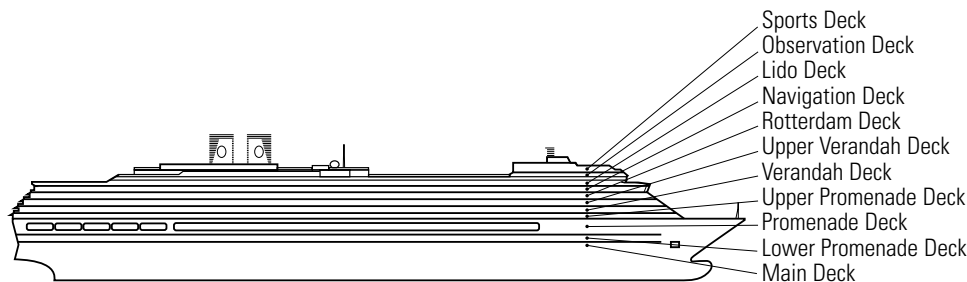

ms Noordam

DECK PLANS & STATEROOMS

The deck plans are color-coded by category of stateroom, and the category letter precedes the stateroom number in each room. All staterooms are equipped with flat-panel television, mini-bar, DVD player, mini-safe, data port, telephone and multi-channel music.

Important Note: Not all staterooms within each category have the same furniture configuration and/or facilities. Appropriate symbols within the rooms on the deck plans describe differences from the stateroom descriptions below.

All information is subject to change.

STATEROOM SYMBOL LEGEND

- Shower only
- Triple (2 lower beds, 1 sofa bed)
- Quad (2 lower beds, 1 sofa bed, 1 upper)
- △ Partial sea view
- × Fully obstructed view
- + Connecting rooms
- Staterooms have solid steel verandah railings instead of clear-view Plexiglas® railings
- ♿ Staterooms SC6164, SC6175, SY5001, SY5002, SY6108, SS8068, VA6003, VA6004, VA8031, VA8032, VB6049, VD4051, VD4052, VD4131, VD4132, VF5051, VF5054, VF5137, VF5140, C1081, C1082, D1100, H4089, H4090, I-8037, J1074, N1011, N1012 are wheelchair accessible, shower only.