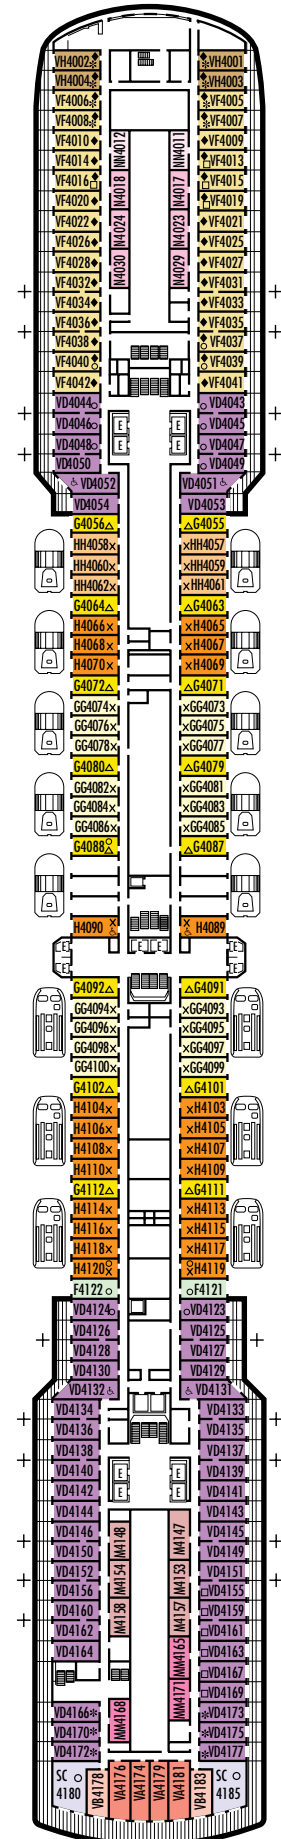

VERANDAH SUITES

SC

Deluxe Verandah Suites: 2 lower beds convertible to 1 king-size bed, bathroom with dual sink vanity, full-size whirlpool bath & shower & additional shower stall, large sitting area, dressing room, private verandah, 1 sofa bed for 2 persons, floor-to-ceiling windows.

VERANDAH STATEROOMS

VA VB VD VF VH

Deluxe Verandah Outside: 2 lower beds convertible to 1 queen-size bed, bathtub & shower, sitting area, private verandah, floor-to-ceiling windows.

OCEAN-VIEW STATEROOMS

F

Large: 2 lower beds convertible to 1 queen-size bed, bathtub & shower.

G GG

Large: 2 lower beds convertible to 1 queen-size bed, bathtub & shower. All G-category staterooms have partial sea views. All GG-category staterooms have fully obstructed views.

H HH

Large: 2 lower beds convertible to 1 queen-size bed, bathtub & shower. All H- & HH-category staterooms have fully obstructed views.

INSIDE STATEROOMS

M MM N NN

Standard: 2 lower beds convertible to 1 queen-size bed, shower.

UPPER PROMENADE DECK

Staterooms 4001-4185