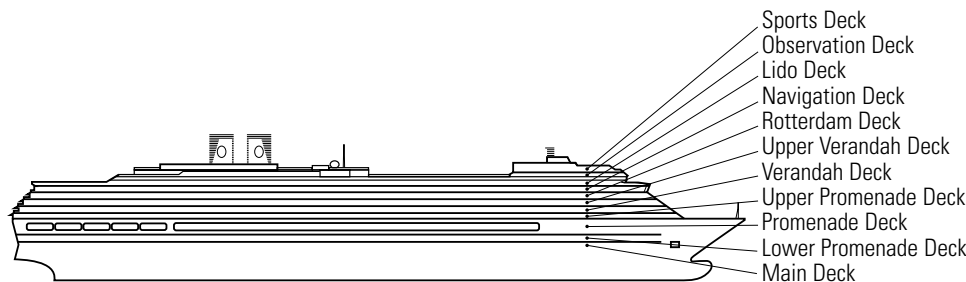

- Shower only
- Triple (2 lower beds, 1 sofa bed)
- Quad (2 lower beds, 1 sofa bed, 1 upper)
- △ Partial sea view
- × Fully obstructed view
- + Connecting rooms
- Staterooms have solid steel verandah railings instead of clear-view Plexiglas® railings
- ♿ Staterooms SC6164, SC6175, SY5001, SY5002, SY6108, SS8068, VA6003, VA6004, VA8031, VA8032, VB6049, VD4051, VD4052, VD4131, VD4132, VF5051, VF5054, VF5137, VF5140, C1081, C1082, D1100, H4089, H4090, I-8037, J1074, N1011, N1012 are wheelchair accessible, shower only.

VERANDAH SUITES

SC

Deluxe Verandah Suites: 2 lower beds convertible to 1 king-size bed, bathroom with dual sink vanity, full-size whirlpool bath & shower & additional shower stall, large sitting area, dressing room, private verandah, 1 sofa bed for 2 persons, floor-to-ceiling windows.

SY

Superior Verandah Suites: 2 lower beds convertible to 1 queen-size bed, bathroom with dual sink vanity, full-size whirlpool bath & shower & additional shower stall, large sitting area, dressing room, private verandah, 1 sofa bed for 1 person, floor-to-ceiling windows.

VERANDAH STATEROOMS

VA VC VE VF

Deluxe Verandah Outside: 2 lower beds convertible to 1 queen-size bed, bathtub & shower, sitting area, private verandah, floor-to-ceiling windows.

INSIDE STATEROOMS

L

Standard: 2 lower beds convertible to 1 queen-size bed, shower.

VERANDAH DECK

Staterooms 5001-5191