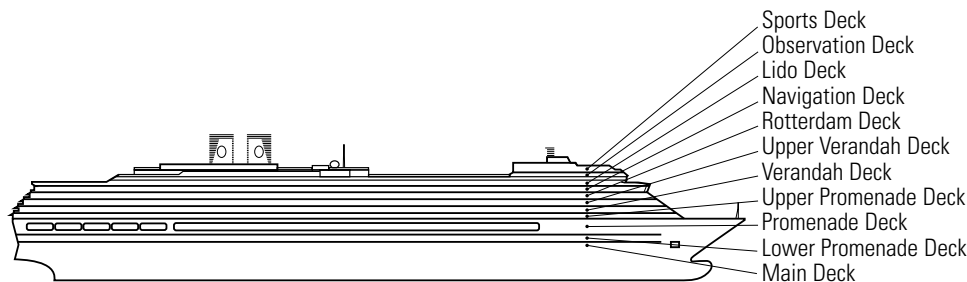

VERANDAH SUITES

PS

Penthouse Verandah Suites: Bedroom with 1 king-size bed, oversize whirlpool bath & shower & additional shower stall, living room, dining room, dressing room, private verandah with whirlpool, pantry, 1 sofa bed for 2 persons, microwave, refrigerator, guest toilet, private stereo system, floor-to-ceiling windows.

SA SB

Deluxe Verandah Suites: 2 lower beds convertible to 1 king-size bed, bathroom with dual sink vanity, full-size whirlpool bath & shower & additional shower stall, large sitting area, dressing room, private verandah, 1 sofa bed for 2 persons, floor-to-ceiling windows.

VERANDAH STATEROOMS

VA

Deluxe Verandah Outside: 2 lower beds convertible to 1 queen-size bed, bathtub & shower, sitting area, private verandah, floor-to-ceiling windows.

INSIDE STATEROOMS

J

Large or Standard: 2 lower beds convertible to 1 queen-size bed, shower.

ROTTERDAM DECK

Staterooms 7001-7145