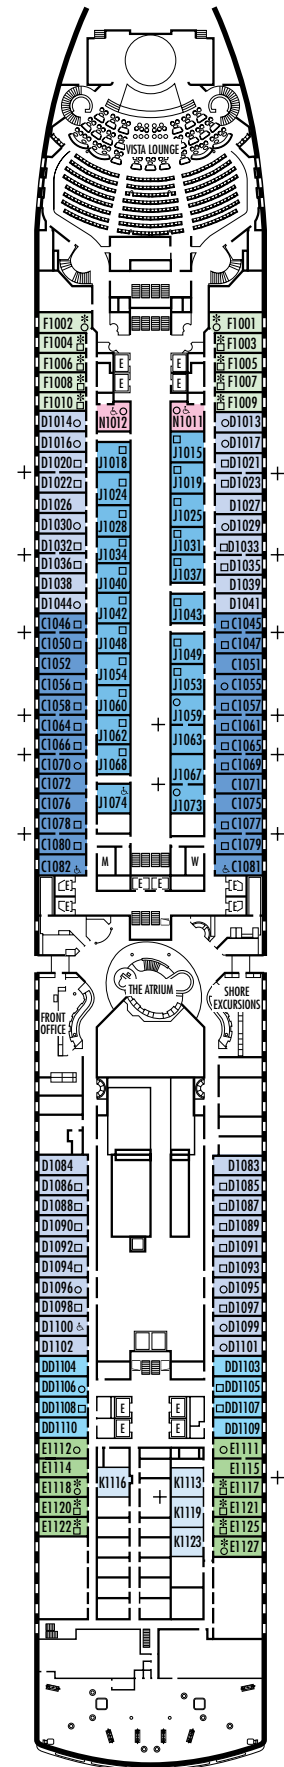

Important Note: Not all staterooms within each category have the same furniture configuration and/or facilities. Appropriate symbols within the rooms on the deck plans describe differences from the stateroom descriptions below.

All information is subject to change.

STATEROOM SYMBOL LEGEND

- * Shower only
- Triple (2 lower beds, 1 sofa bed)
- Quad (2 lower beds, 1 sofa bed, 1 upper)
- △ Partial sea view
- × Fully obstructed view
- + Connecting rooms
- ◆ Staterooms have solid steel verandah railings instead of clear-view Plexiglas® railings
- ♿ Staterooms SC6164, SC6175, SY5001, SY5002, SY6108, SS8068, VA6003, VA6004, VA8031, VA8032, VB6049, VD4051, VD4052, VD4131, VD4132, VF5051, VF5054, VF5137, VF5140, C1081, C1082, D1100, H4089, H4090, I-8037, J1074, N1011, N1012 are wheelchair accessible, shower only.

OCEAN-VIEW STATEROOMS

C **D** **DD** **E** **F**
Large: 2 lower beds convertible to 1 queen-size bed, bathtub & shower.

INSIDE STATEROOMS

J **K**
Large or Standard: 2 lower beds convertible to 1 queen-size bed, shower.
N
Standard: 2 lower beds convertible to 1 queen-size bed, shower.

MAIN DECK Staterooms 1001-1127

ms Noordam

DECK PLANS & STATEROOMS

The deck plans are color-coded by category of stateroom, and the category letter precedes the stateroom number in each room. All staterooms are equipped with flat-panel television, mini-bar, DVD player, mini-safe, data port, telephone and multi-channel music.