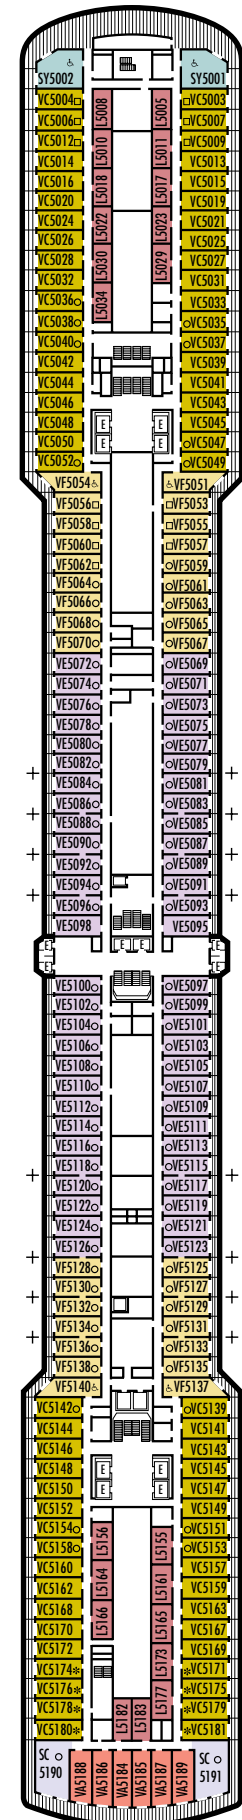

- Shower only
- Triple (2 lower beds, 1 sofa bed)
- Quad (2 lower beds, 1 sofa bed, 1 upper)
- △ Partial sea view
- × Fully obstructed view
- + Connecting rooms
- Staterooms have solid steel verandah railings instead of clear-view Plexiglas® railings
- ♿ Staterooms SC6164, SC6175, SY5001, SY5002, SY6108, SS8068, VA6003, VA6004, VA8031, VA8032, VB6049, VD4051, VD4052, VD4131, VD4132, VF5051, VF5054, VF5137, VF5140, C1081, C1082, D1100, H4089, H4090, I-8037, J1074, N1011, N1012 are wheelchair accessible, shower only.

VERANDAH SUITES

SC

Deluxe Verandah Suites: 2 lower beds convertible to 1 king-size bed, bathroom with dual sink vanity, full-size whirlpool bath & shower & additional shower stall, large sitting area, dressing room, private verandah, 1 sofa bed for 2 persons, floor-to-ceiling windows.

SY

Superior Verandah Suites: 2 lower beds convertible to 1 queen-size bed, bathroom with dual sink vanity, full-size whirlpool bath & shower & additional shower stall, large sitting area, dressing room, private verandah, 1 sofa bed for 1 person, floor-to-ceiling windows.

VERANDAH STATEROOMS

VA VC VE VF

Deluxe Verandah Outside: 2 lower beds convertible to 1 queen-size bed, bathtub & shower, sitting area, private verandah, floor-to-ceiling windows.

INSIDE STATEROOMS

L

Standard: 2 lower beds convertible to 1 queen-size bed, shower.

VERANDAH DECK

Staterooms 5001-5191