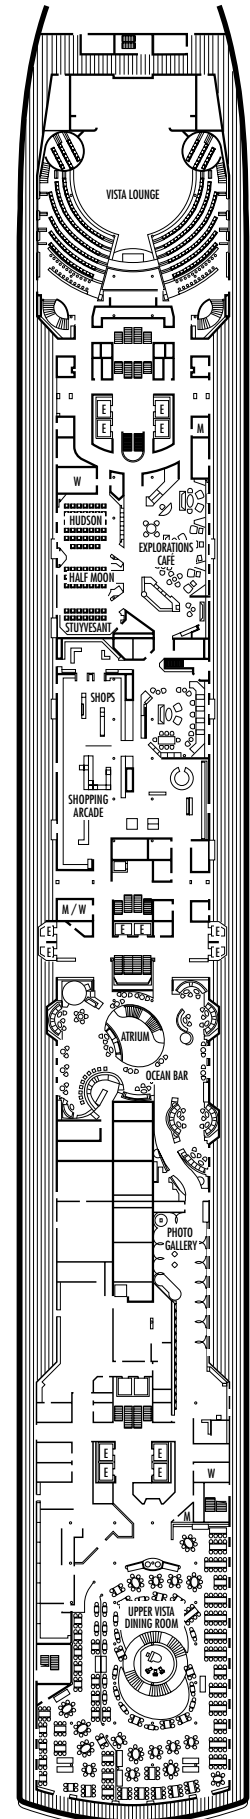

ms Noordam

DECK PLANS & STATEROOMS

The deck plans are color-coded by category of stateroom, and the category letter precedes the stateroom number in each room. All staterooms are equipped with flat-panel television, mini-bar, DVD player, mini-safe, data port, telephone and multi-channel music.

Important Note: Not all staterooms within each category have the same furniture configuration and/or facilities. Appropriate symbols within the rooms on the deck plans describe differences from the stateroom descriptions below.

All information is subject to change.

STATEROOM SYMBOL LEGEND

- Shower only
- Triple (2 lower beds, 1 sofa bed)
- Quad (2 lower beds, 1 sofa bed, 1 upper)
- △ Partial sea view
- × Fully obstructed view
- + Connecting rooms
- Staterooms have solid steel verandah railings instead of clear-view Plexiglas® railings
- ♿ Staterooms SC6164, SC6175, SY5001, SY5002, SY6108, SS8068, VA6003, VA6004, VA8031, VA8032, VB6049, VD4051, VD4052, VD4131, VD4132, VF5051, VF5054, VF5137, VF5140, C1081, C1082, D1100, H4089, H4090, I-8037, J1074, N1011, N1012 are wheelchair accessible, shower only.