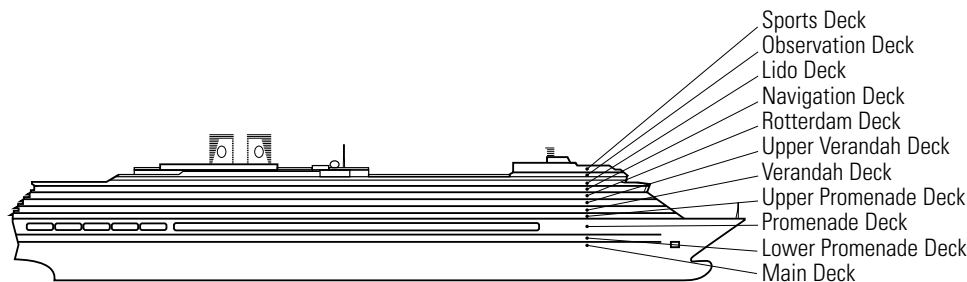

ms Noordam

DECK PLANS & STATEROOMS

The deck plans are color-coded by category of stateroom, and the category letter precedes the stateroom number in each room. All staterooms are equipped with flat-panel television, mini-bar, DVD player, mini-safe, data port, telephone and multi-channel music.

Important Note: Not all staterooms within each category have the same furniture configuration and/or facilities. Appropriate symbols within the rooms on the deck plans describe differences from the stateroom descriptions below.

All information is subject to change.

STATEROOM SYMBOL LEGEND

- Shower only
- Triple (2 lower beds, 1 sofa bed)
- Quad (2 lower beds, 1 sofa bed, 1 upper)
- △ Partial sea view
- × Fully obstructed view
- + Connecting rooms
- Staterooms have solid steel verandah railings instead of clear-view Plexiglas® railings
- ♿ Staterooms SC6164, SC6175, SY5001, SY5002, SY6108, SS8068, VA6003, VA6004, VA8031, VA8032, VB6049, VD4051, VD4052, VD4131, VD4132, VF5051, VF5054, VF5137, VF5140, C1081, C1082, D1100, H4089, H4090, I-8037, J1074, N1011, N1012 are wheelchair accessible, shower only.

LIDO DECK