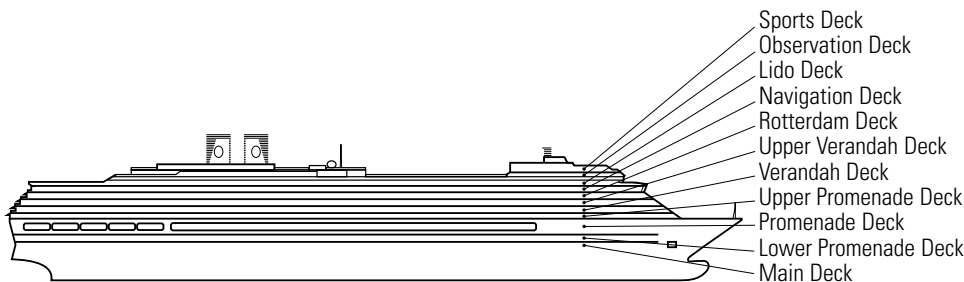

ms Noordam

DECK PLANS & STATEROOMS

The deck plans are color-coded by category of stateroom, and the category letter precedes the stateroom number in each room. All staterooms are equipped with flat-panel television, mini-bar, DVD player, mini-safe, data port, telephone and multi-channel music.

Important Note: Not all staterooms within each category have the same furniture configuration and/or facilities. Appropriate symbols within the rooms on the deck plans describe differences from the stateroom descriptions below.

All information is subject to change.

STATEROOM SYMBOL LEGEND

- Shower only
- Triple (2 lower beds, 1 sofa bed)
- Quad (2 lower beds, 1 sofa bed, 1 upper)
- △ Partial sea view
- × Fully obstructed view
- + Connecting rooms
- Staterooms have solid steel verandah railings instead of clear-view Plexiglas® railings
- ♿ Staterooms SC6164, SC6175, SY5001, SY5002, SY6108, SS8068, VA6003, VA6004, VA8031, VA8032, VB6049, VD4051, VD4052, VD4131, VD4132, VF5051, VF5054, VF5137, VF5140, C1081, C1082, D1100, H4089, H4090, I-8037, J1074, N1011, N1012 are wheelchair accessible, shower only.