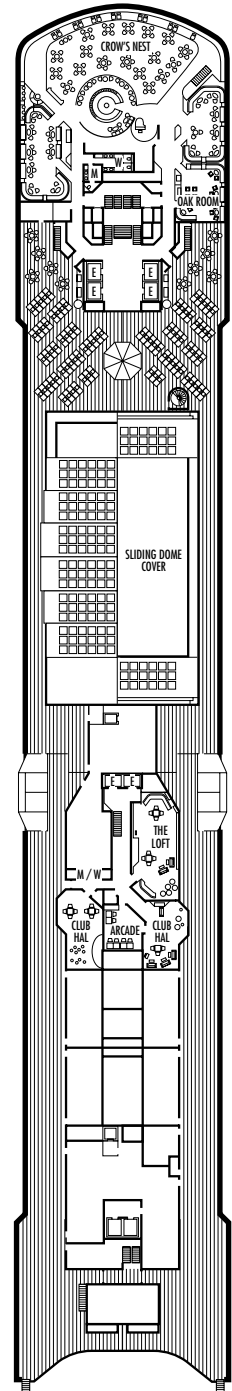

ms Noordam

DECK PLANS & STATEROOMS

The deck plans are color-coded by category of stateroom, and the category letter precedes the stateroom number in each room. All staterooms are equipped with flat-panel television, mini-bar, DVD player, mini-safe, data port, telephone and multi-channel music.

Important Note: Not all staterooms within each category have the same furniture configuration and/or facilities. Appropriate symbols within the rooms on the deck plans describe differences from the stateroom descriptions below.

All information is subject to change.

STATEROOM SYMBOL LEGEND

- Shower only
- Triple (2 lower beds, 1 sofa bed)
- Quad (2 lower beds, 1 sofa bed, 1 upper)
- △ Partial sea view
- × Fully obstructed view
- + Connecting rooms
- Staterooms have solid steel verandah railings instead of clear-view Plexiglas® railings
- ♿ Staterooms SC6164, SC6175, SY5001, SY5002, SY6108, SS8068, VA6003, VA6004, VA8031, VA8032, VB6049, VD4051, VD4052, VD4131, VD4132, VF5051, VF5054, VF5137, VF5140, C1081, C1082, D1100, H4089, H4090, I-8037, J1074, N1011, N1012 are wheelchair accessible, shower only.