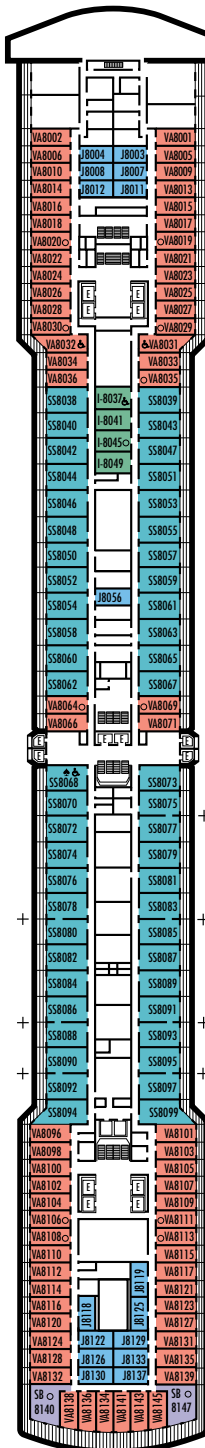

MAIN DECK
Staterooms 1001–1127
252 ft. from bow to
Staterooms 1001 & 1002.

LOWER PROMENADE DECK

PROMENADE DECK

UPPER PROMENADE DECK
Staterooms 4001–4185
102 ft. from bow to
Staterooms 4001 & 4002.

VERANDAH DECK
Staterooms 5001–5191
102 ft. from bow to
Staterooms 5001 & 5002.

UPPER VERANDAH DECK
Staterooms 6001–6177
112 ft. from bow to
Staterooms 6003 & 6004.

102 ft. to stern from
Staterooms 1123 & 1127.

9 ft. to stern from
Staterooms 4174 & 4179.

23 ft. to stern from
Staterooms 5184 & 5185.

21 ft. to stern from
Staterooms 6162 & 6173.

STATEROOM SYMBOL LEGEND

- Triple (2 lower beds, 1 sofa bed)
- Quad (2 lower beds, 1 sofa bed, 1 upper)
- △ Partial sea view
- × Fully obstructed view
- + Connecting rooms
- * Shower only
- ♣ Single sink vanity

J K

Large or Standard: 2 lower beds convertible to 1 queen-size bed, shower.

L M MM N NN

Standard: 2 lower beds convertible to 1 queen-size bed, shower.

27 ft. to stern from
Staterooms 7136 & 7145.

34 ft. to stern from
Staterooms 8134 & 8141.