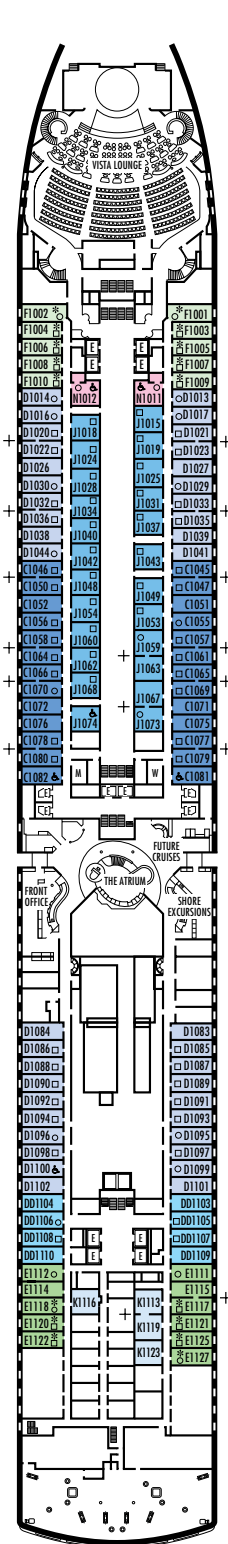

MAIN DECK
Staterooms 1001–1127
252 ft. from bow to
Staterooms 1001 & 1002.

LOWER PROMENADE DECK

PROMENADE DECK

UPPER PROMENADE DECK
Staterooms 4001–4185
102 ft. from bow to
Staterooms 4001 & 4002.

VERANDAH DECK
Staterooms 5001–5191
102 ft. from bow to
Staterooms 5001 & 5002.

UPPER VERANDAH DECK
Staterooms 6001–6177
112 ft. from bow to
Staterooms 6003 & 6004.

102 ft. to stern from
Staterooms 1123 & 1127.

9 ft. to stern from
Staterooms 4174 & 4179.

23 ft. to stern from
Staterooms 5184 & 5185.

21 ft. to stern from
Staterooms 6162 & 6173.

STATEROOM SYMBOL LEGEND

- Triple (2 lower beds, 1 sofa bed)
- Quad (2 lower beds, 1 sofa bed, 1 upper)
- △ Partial sea view
- × Fully obstructed view
- + Connecting rooms
- * Shower only
- ♣ Single sink vanity

SHIP SPECIFICATIONS & FACILITIES

- 1,916 Guests
- 82,305 Gross Tons
- 936 Feet Long
- Automatic Stabilizers
- 11 Guest Decks
- 14 Guest Elevators
- 4 Outside Elevators
- 4 Restaurants
- Two Show Lounges
- Outdoor Swimming Pools (one with sliding glass roof)
- Spa & Salon
- Fitness Center
- Suite Lounge
- Duty-free Shops
- Internet Center
- Library
- Casino
- Basketball Court
- Volleyball Court