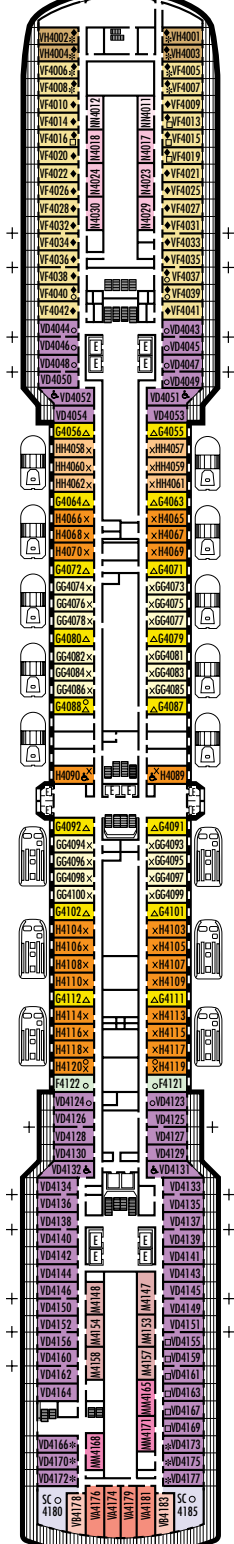

MAIN DECK
Staterooms 1001–1127
252 ft. from bow to
Staterooms 1001 & 1002.

LOWER PROMENADE DECK

PROMENADE DECK

UPPER PROMENADE DECK
Staterooms 4001–4185
102 ft. from bow to
Staterooms 4001 & 4002.

VERANDAH DECK
Staterooms 5001–5191
102 ft. from bow to
Staterooms 5001 & 5002.

UPPER VERANDAH DECK
Staterooms 6001–6177
112 ft. from bow to
Staterooms 6003 & 6004.

102 ft. to stern from
Staterooms 1123 & 1127.

9 ft. to stern from
Staterooms 4174 & 4179.

23 ft. to stern from
Staterooms 5184 & 5185.

21 ft. to stern from
Staterooms 6162 & 6173.

STATEROOM SYMBOL LEGEND

- Triple (2 lower beds, 1 sofa bed)
- Quad (2 lower beds, 1 sofa bed, 1 upper)
- △ Partial sea view
- × Fully obstructed view
- + Connecting rooms
- * Shower only
- ♣ Single sink vanity

SHIP SPECIFICATIONS & FACILITIES

- 1,916 Guests
- 82,305 Gross Tons
- 936 Feet Long
- Automatic Stabilizers
- 11 Guest Decks
- 14 Guest Elevators
- 4 Outside Elevators
- 4 Restaurants
- Two Show Lounges
- Outdoor Swimming Pools (one with sliding glass roof)
- Spa & Salon
- Fitness Center
- Suite Lounge
- Duty-free Shops
- Internet Center
- Library
- Casino
- Basketball Court
- Volleyball Court