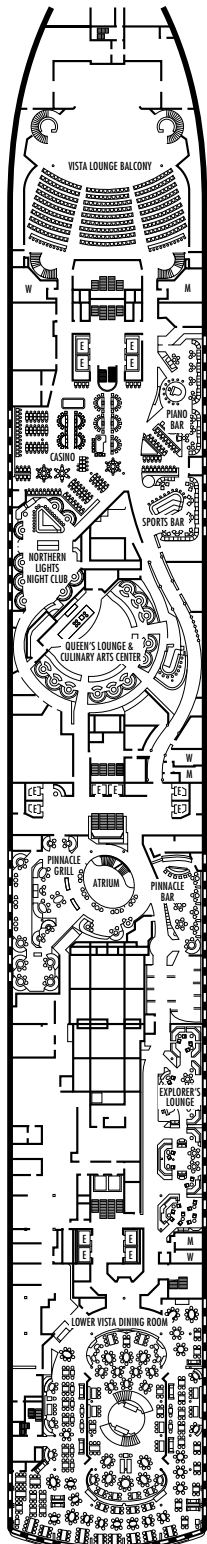

MAIN DECK
Staterooms 1001–1127
252 ft. from bow to
Staterooms 1001 & 1002.

LOWER PROMENADE DECK

PROMENADE DECK

UPPER PROMENADE DECK
Staterooms 4001–4185
102 ft. from bow to
Staterooms 4001 & 4002.

VERANDAH DECK
Staterooms 5001–5191
102 ft. from bow to
Staterooms 5001 & 5002.

UPPER VERANDAH DECK
Staterooms 6001–6177
112 ft. from bow to
Staterooms 6003 & 6004.

102 ft. to stern from
Staterooms 1123 & 1127.

9 ft. to stern from
Staterooms 4174 & 4179.

23 ft. to stern from
Staterooms 5184 & 5185.

21 ft. to stern from
Staterooms 6162 & 6173.

STATEROOM SYMBOL LEGEND

- Triple (2 lower beds, 1 sofa bed)
- Quad (2 lower beds, 1 sofa bed, 1 upper)
- △ Partial sea view
- × Fully obstructed view
- + Connecting rooms
- * Shower only
- ♣ Single sink vanity