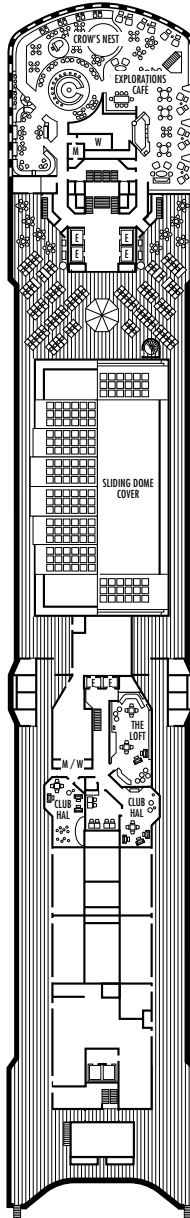

Sports Deck
Observation Deck
Lido Deck
Navigation Deck
Rotterdam Deck
Upper Verandah Deck
Verandah Deck
Upper Promenade Deck
Promenade Deck
Lower Promenade Deck
Main Deck