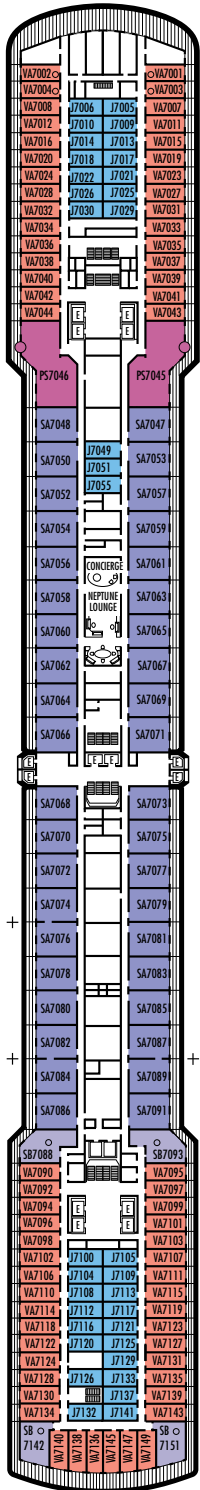

SA SB SC

Deluxe Verandah Suites: 2 lower beds convertible to 1 king-size bed, bathroom with dual sink vanity, full-size whirlpool bath & shower & additional shower stall, large sitting area, dressing room, private verandah, 1 sofa bed for 2 persons, floor-to-ceiling windows.

SS SY SZ

Superior Verandah Suites: 2 lower beds convertible to 1 queen-size bed, bathroom with dual sink vanity, full-size whirlpool bath & shower & additional shower stall, large sitting area, private verandah, 1 sofa bed for 1 person, floor-to-ceiling windows.

VERANDAH STATEROOMS

VA VB VC VD VE

VF VH

Deluxe Verandah Ocean-view: 2 lower beds convertible to 1 queen-size bed, bathtub & shower, sitting area, private verandah, floor-to-ceiling windows.

OCEAN-VIEW STATEROOMS

C D DD E F

Large: 2 lower beds convertible to 1 queen-size bed, bathtub & shower.

G GG

Large: 2 lower beds convertible to 1 queen-size bed, bathtub & shower. All G-category staterooms have partial sea views. All GG-category staterooms have fully obstructed views.

H HH

Large: 2 lower beds convertible to 1 queen-size bed, bathtub & shower. All H- & HH-category staterooms have fully obstructed views.

INTERIOR STATEROOMS

I

Large: 2 lower beds convertible to 1 queen-size bed, shower.

J K

Large or Standard: 2 lower beds convertible to 1 queen-size bed, shower.

L M MM N NN

Standard: 2 lower beds convertible to 1 queen-size bed, shower.

27 ft. to stern from
Staterooms 7136 & 7145.