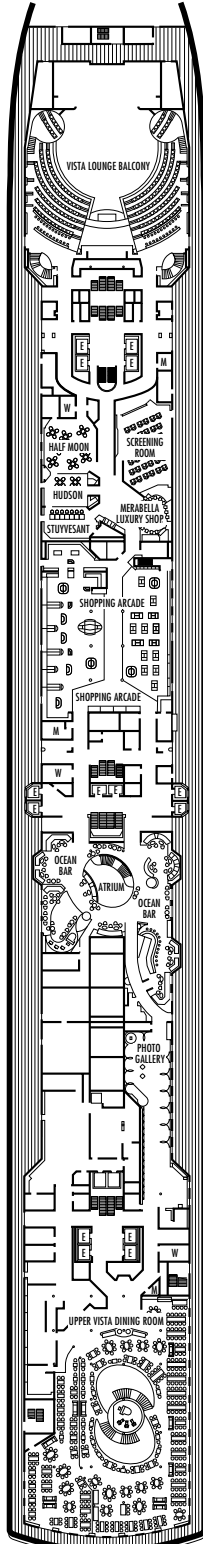

MAIN DECK
Staterooms 1001–1127
252 ft. from bow to
Staterooms 1001 & 1002.

LOWER PROMENADE DECK

PROMENADE DECK

UPPER PROMENADE DECK
Staterooms 4001–4185
102 ft. from bow to
Staterooms 4001 & 4002.

VERANDAH DECK
Staterooms 5001–5191
102 ft. from bow to
Staterooms 5001 & 5002.

UPPER VERANDAH DECK
Staterooms 6001–6177
112 ft. from bow to
Staterooms 6003 & 6004.

102 ft. to stern from
Staterooms 1123 & 1127.

9 ft. to stern from
Staterooms 4174 & 4179.

23 ft. to stern from
Staterooms 5184 & 5185.

21 ft. to stern from
Staterooms 6162 & 6173.

STATEROOM SYMBOL LEGEND

- Triple (2 lower beds, 1 sofa bed)
- Quad (2 lower beds, 1 sofa bed, 1 upper)
- △ Partial sea view
- × Fully obstructed view
- + Connecting rooms
- * Shower only
- ♣ Single sink vanity