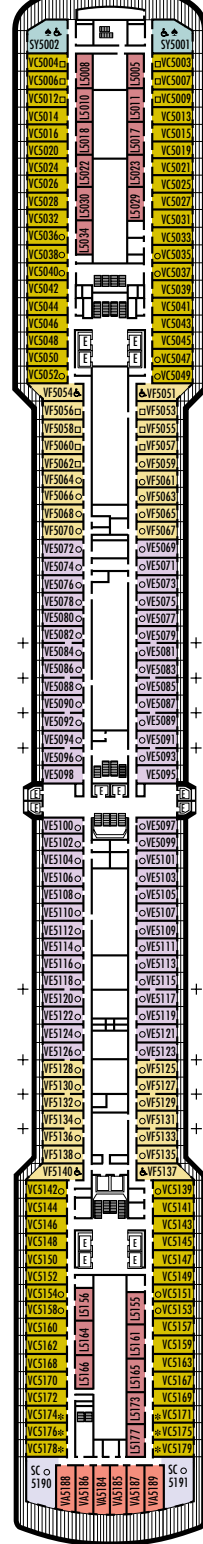

MAIN DECK
Staterooms 1001–1127
252 ft. from bow to
Staterooms 1001 & 1002.

LOWER PROMENADE DECK

PROMENADE DECK

UPPER PROMENADE DECK
Staterooms 4001–4185
102 ft. from bow to
Staterooms 4001 & 4002.

VERANDAH DECK
Staterooms 5001–5191
102 ft. from bow to
Staterooms 5001 & 5002.

UPPER VERANDAH DECK
Staterooms 6001–6177
112 ft. from bow to
Staterooms 6003 & 6004.

102 ft. to stern from
Staterooms 1123 & 1127.

9 ft. to stern from
Staterooms 4174 & 4179.

23 ft. to stern from
Staterooms 5184 & 5185.

21 ft. to stern from
Staterooms 6162 & 6173.

STATEROOM SYMBOL LEGEND

- Triple (2 lower beds, 1 sofa bed)
- Quad (2 lower beds, 1 sofa bed, 1 upper)
- △ Partial sea view
- × Fully obstructed view
- + Connecting rooms
- * Shower only
- ♣ Single sink vanity

SHIP SPECIFICATIONS & FACILITIES

- 1,916 Guests
- 82,305 Gross Tons
- 936 Feet Long
- Automatic Stabilizers
- 11 Guest Decks
- 14 Guest Elevators
- 4 Outside Elevators
- 4 Restaurants
- Two Show Lounges
- Outdoor Swimming Pools (one with sliding glass roof)
- Spa & Salon
- Fitness Center
- Suite Lounge
- Duty-free Shops
- Internet Center
- Library
- Casino
- Basketball Court
- Volleyball Court