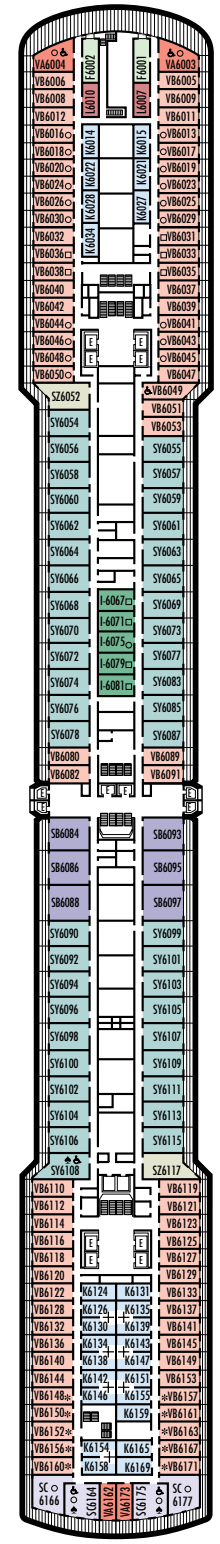

MAIN DECK
Staterooms 1001–1127
252 ft. from bow to
Staterooms 1001 & 1002.

LOWER PROMENADE DECK

PROMENADE DECK

UPPER PROMENADE DECK
Staterooms 4001–4185
102 ft. from bow to
Staterooms 4001 & 4002.

VERANDAH DECK
Staterooms 5001–5191
102 ft. from bow to
Staterooms 5001 & 5002.

UPPER VERANDAH DECK
Staterooms 6001–6177
112 ft. from bow to
Staterooms 6003 & 6004.

102 ft. to stern from
Staterooms 1123 & 1127.

9 ft. to stern from
Staterooms 4174 & 4179.

23 ft. to stern from
Staterooms 5184 & 5185.

21 ft. to stern from
Staterooms 6162 & 6173.

STATEROOM SYMBOL LEGEND

- Triple (2 lower beds, 1 sofa bed)
- Quad (2 lower beds, 1 sofa bed, 1 upper)
- △ Partial sea view
- × Fully obstructed view
- + Connecting rooms
- * Shower only
- ♣ Single sink vanity

SHIP SPECIFICATIONS & FACILITIES

- 1,916 Guests
- 82,305 Gross Tons
- 936 Feet Long
- Automatic Stabilizers
- 11 Guest Decks
- 14 Guest Elevators
- 4 Outside Elevators
- 4 Restaurants
- Two Show Lounges
- Outdoor Swimming Pools (one with sliding glass roof)
- Spa & Salon
- Fitness Center
- Suite Lounge
- Duty-free Shops
- Internet Center
- Library
- Casino
- Basketball Court
- Volleyball Court