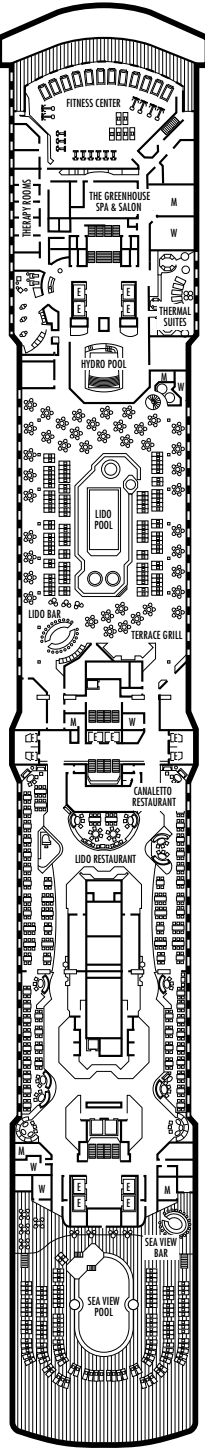

Sports Deck
Observation Deck
Lido Deck
Navigation Deck
Rotterdam Deck
Upper Verandah Deck
Verandah Deck
Upper Promenade Deck
Promenade Deck
Lower Promenade Deck
Main Deck