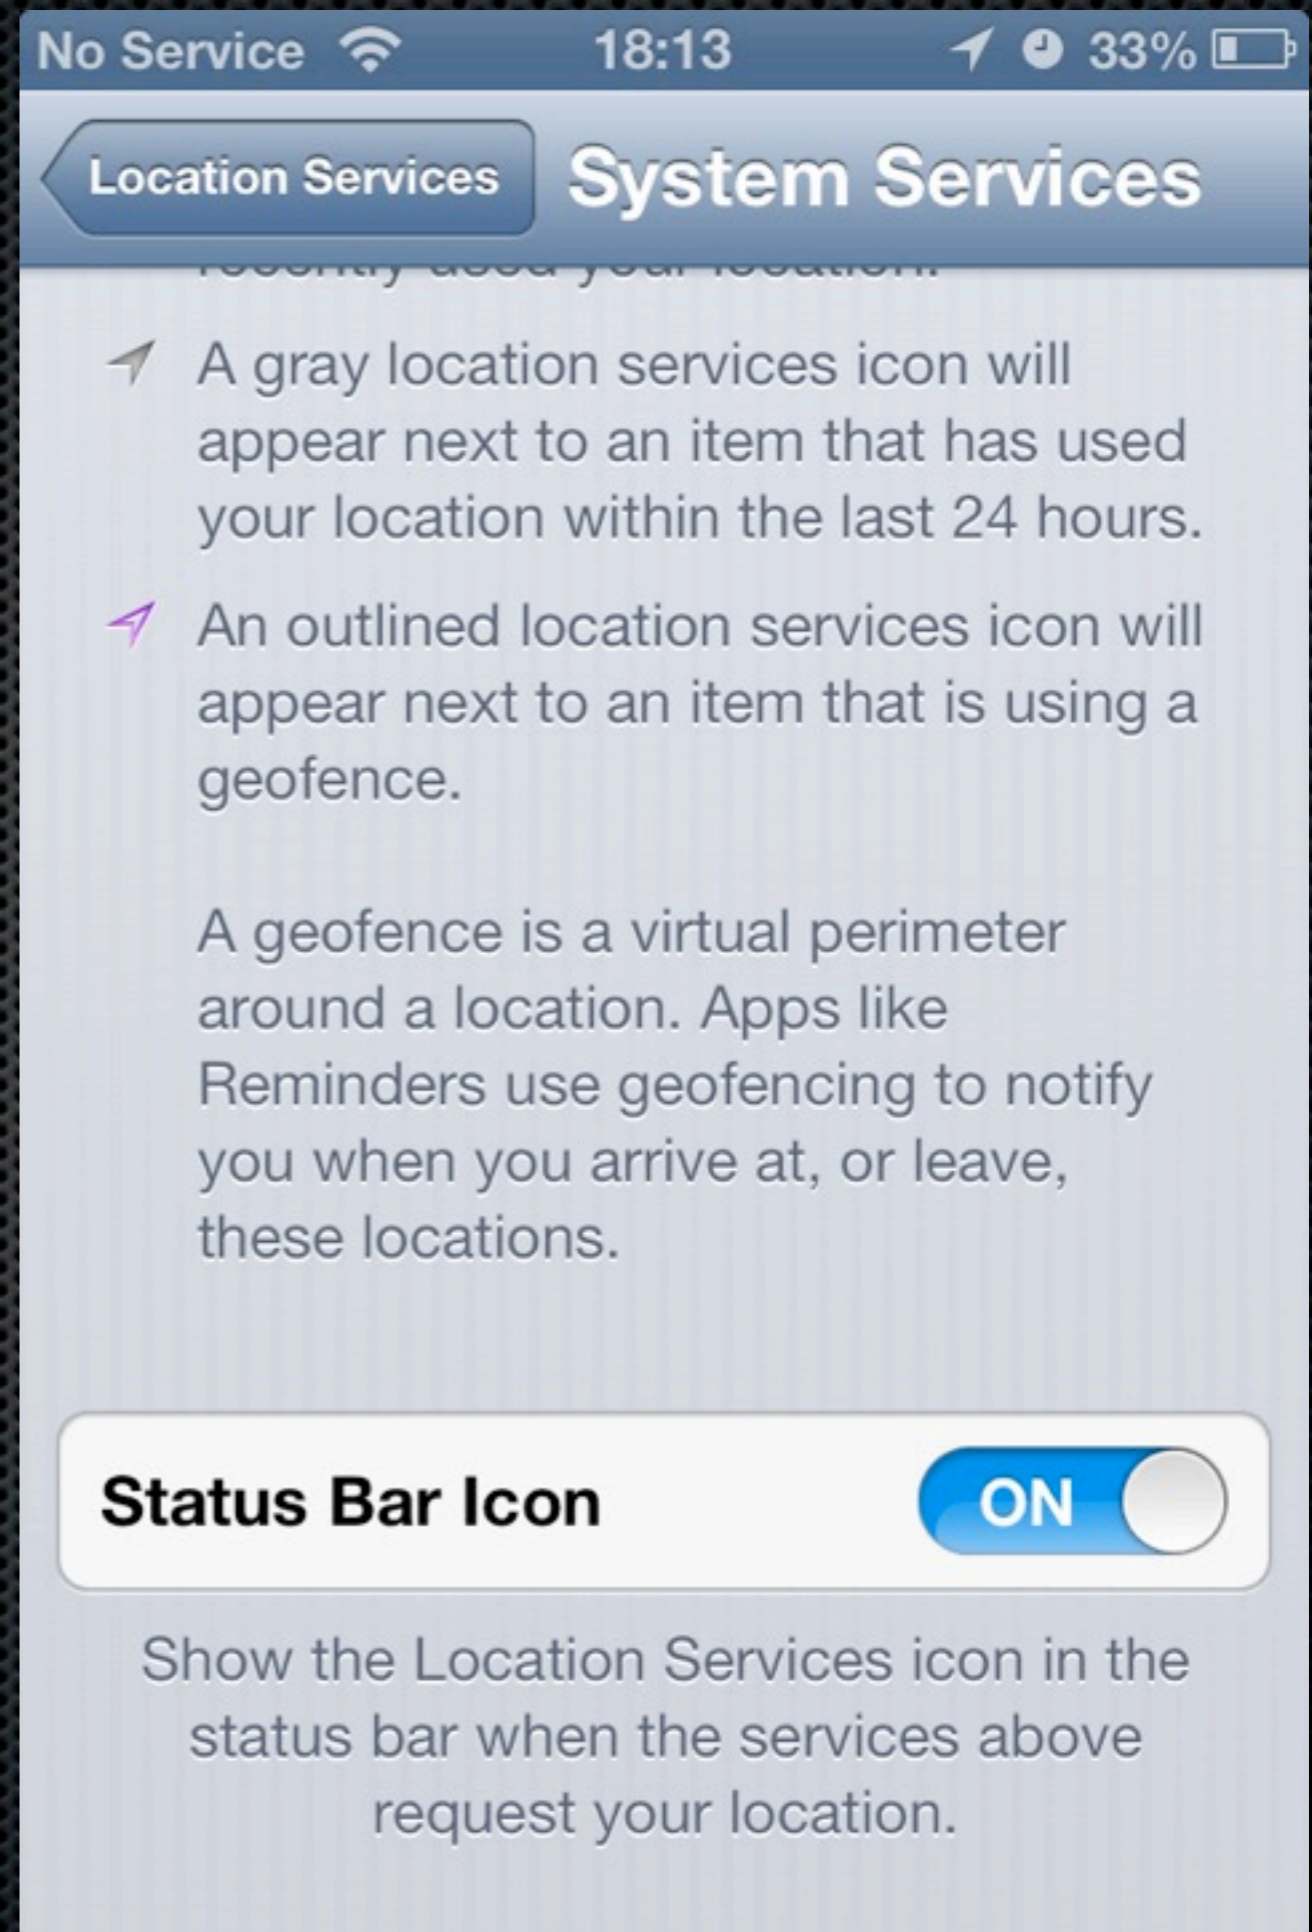

IOS Settings