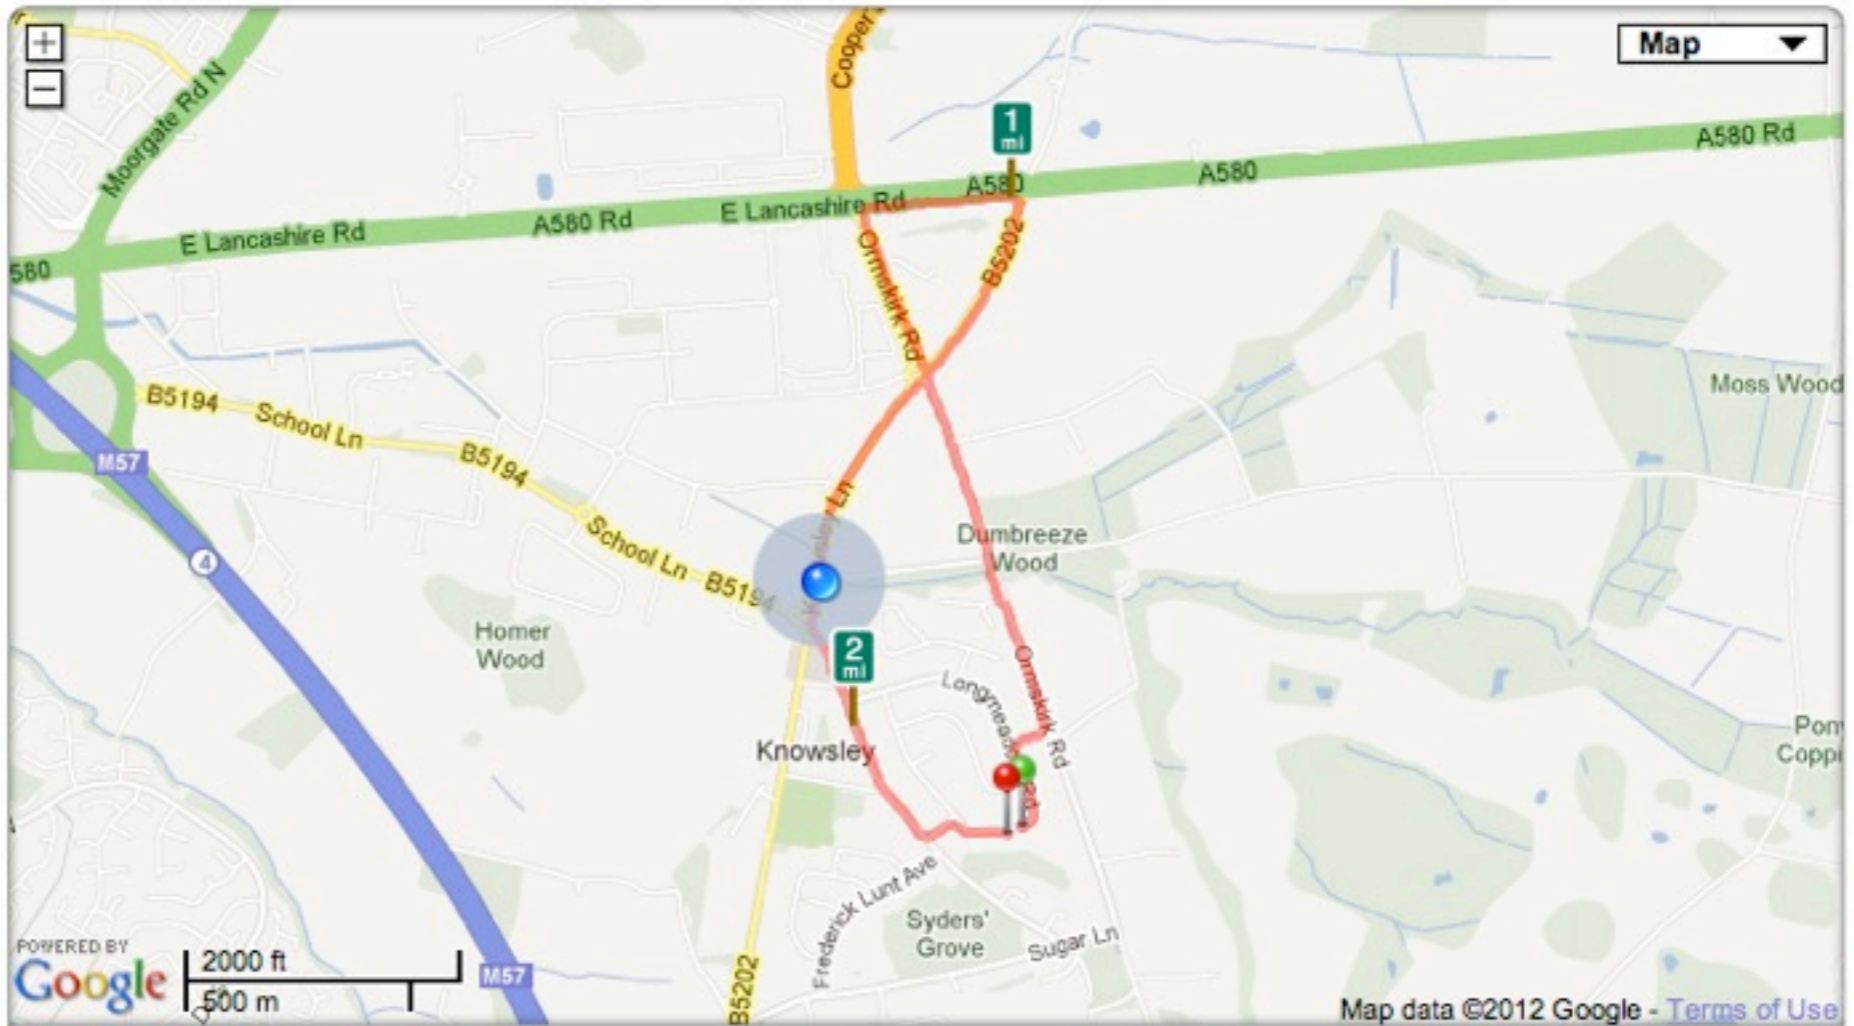

Don McAllister

Profile

Activities

Routes

Friends

FitnessReports

Races

Training Plans

Post New Activity

Activity History

Oct 2012

19 Walking 2.31 mi.

18 Walking 1.54 mi.

16 Walking 2.34 mi.

15 Walking 2.51 mi.

14 Walking 0.67 mi.

7 Walking 2.89 mi.

6 Walking 2.68 mi.

4 Walking 3.12 mi.

3 Walking 0.58 mi.

1 Walking 3.08 mi.

Sep 2012 14

Aug 2012 13

Walking | Oct 19, 2012 :: 5:49 PM - 6:30 PM

Delete | Edit

Distance	Duration	Avg. Pace	Avg. Speed	Burned	Climb
2.31 mi	0:41:09 h : m : s	17:48 min/mi	3.37 mph	226 calories	74 ft