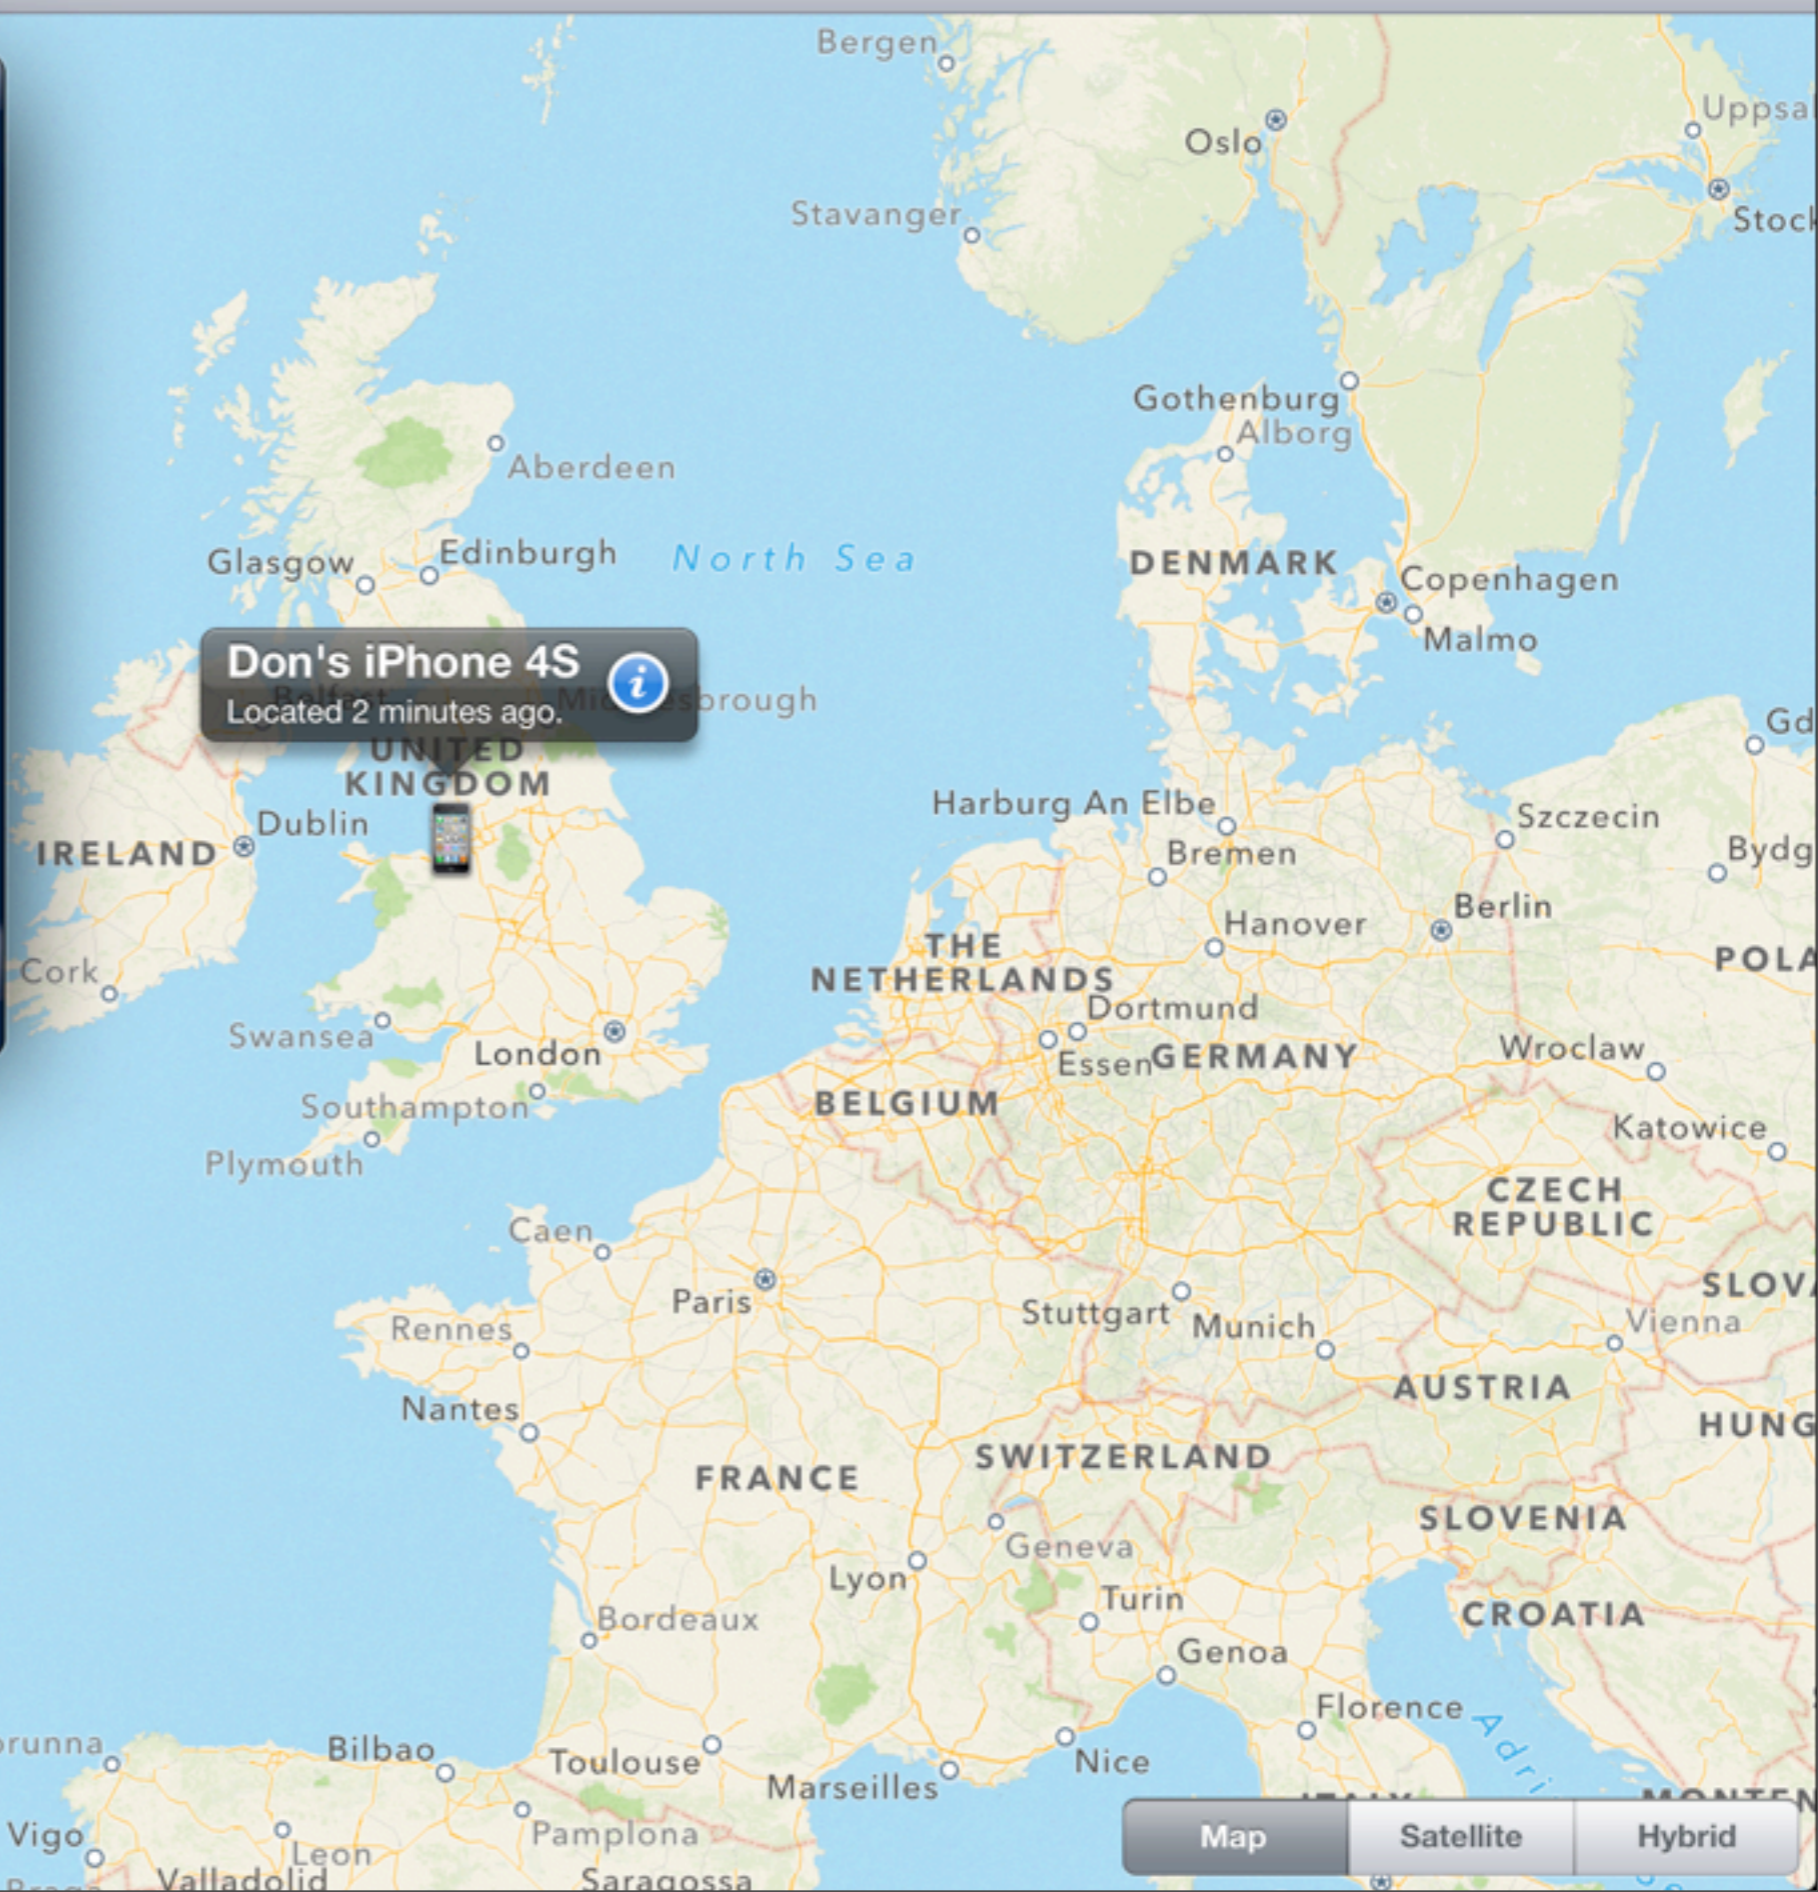

Find My iPad or iPhone

Find My iPad or iPhone

Find My iPad or iPhone

**Separate
iPhone or iPad
Application**

Help **Devices**

- Don's 3G iPad**
No location available
- Don's iPhone 4**
No location available
- Don's iPhone 4S**
Located 2 minutes ago.
- Don's Mac mini**
No location available
- Ewen's Mac Pro**
No location available
- iPad 2**

Info

Don's iPhone 4S

iPhone 4S

Located 2 minutes ago.

Play Sound or Send Message

Remote Lock

Remote Wipe

Using remote wipe will prevent you from locating your iPhone.

13:58

Edinburgh, Scotland

Matt Gemmell

99+ mi

13:57

Location Not Available

Chuck Joiner

Location Not Available