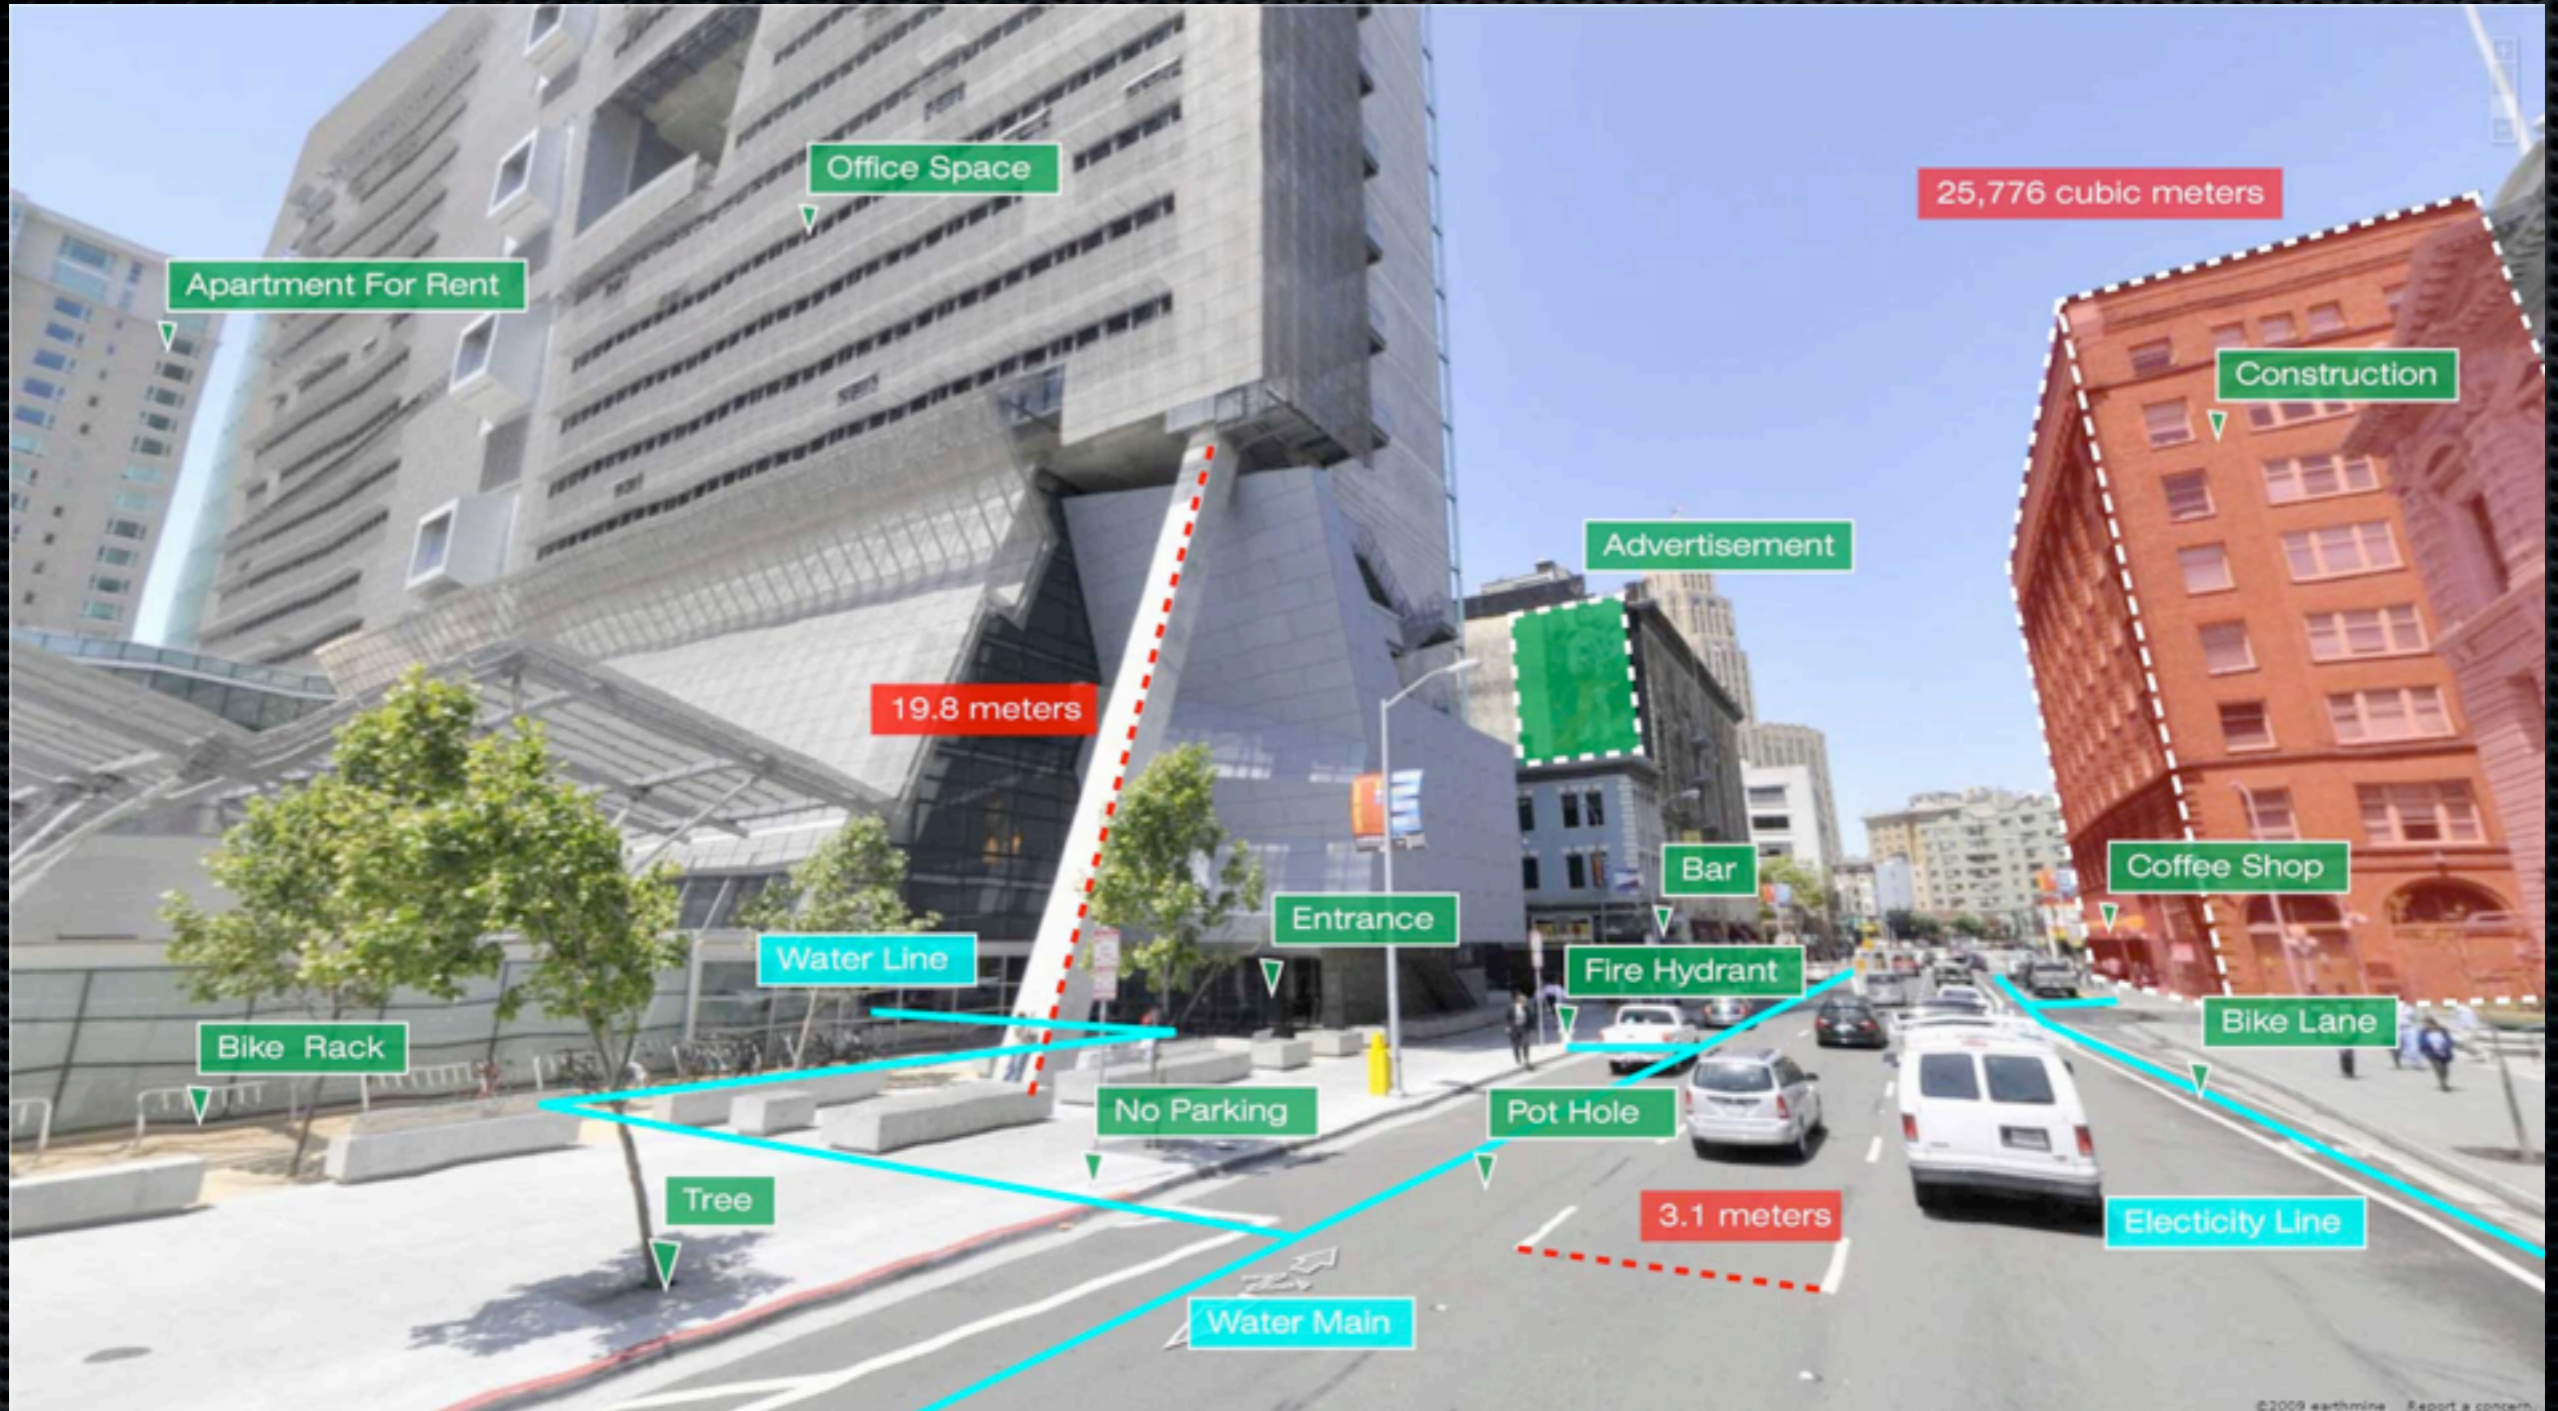

©2009 earthmine Report a concern

How Location Based Services Work

GPS - Global Positioning System

- 24 Satellites (NAVSTAR)
- US Dept of Defence
- Each orbits twice a day locked in a precise orbit
- 12,000 miles high, 7,000 miles per hour
- Lasts for 10 years

How Location Based Services Work

GPS - Global Positioning System

- ✦ Receiver needs to lock onto 3 satellites for 2D position - (latitude & longitude) and tracking
- ✦ Needs 4 or more to determine 3D position - altitude