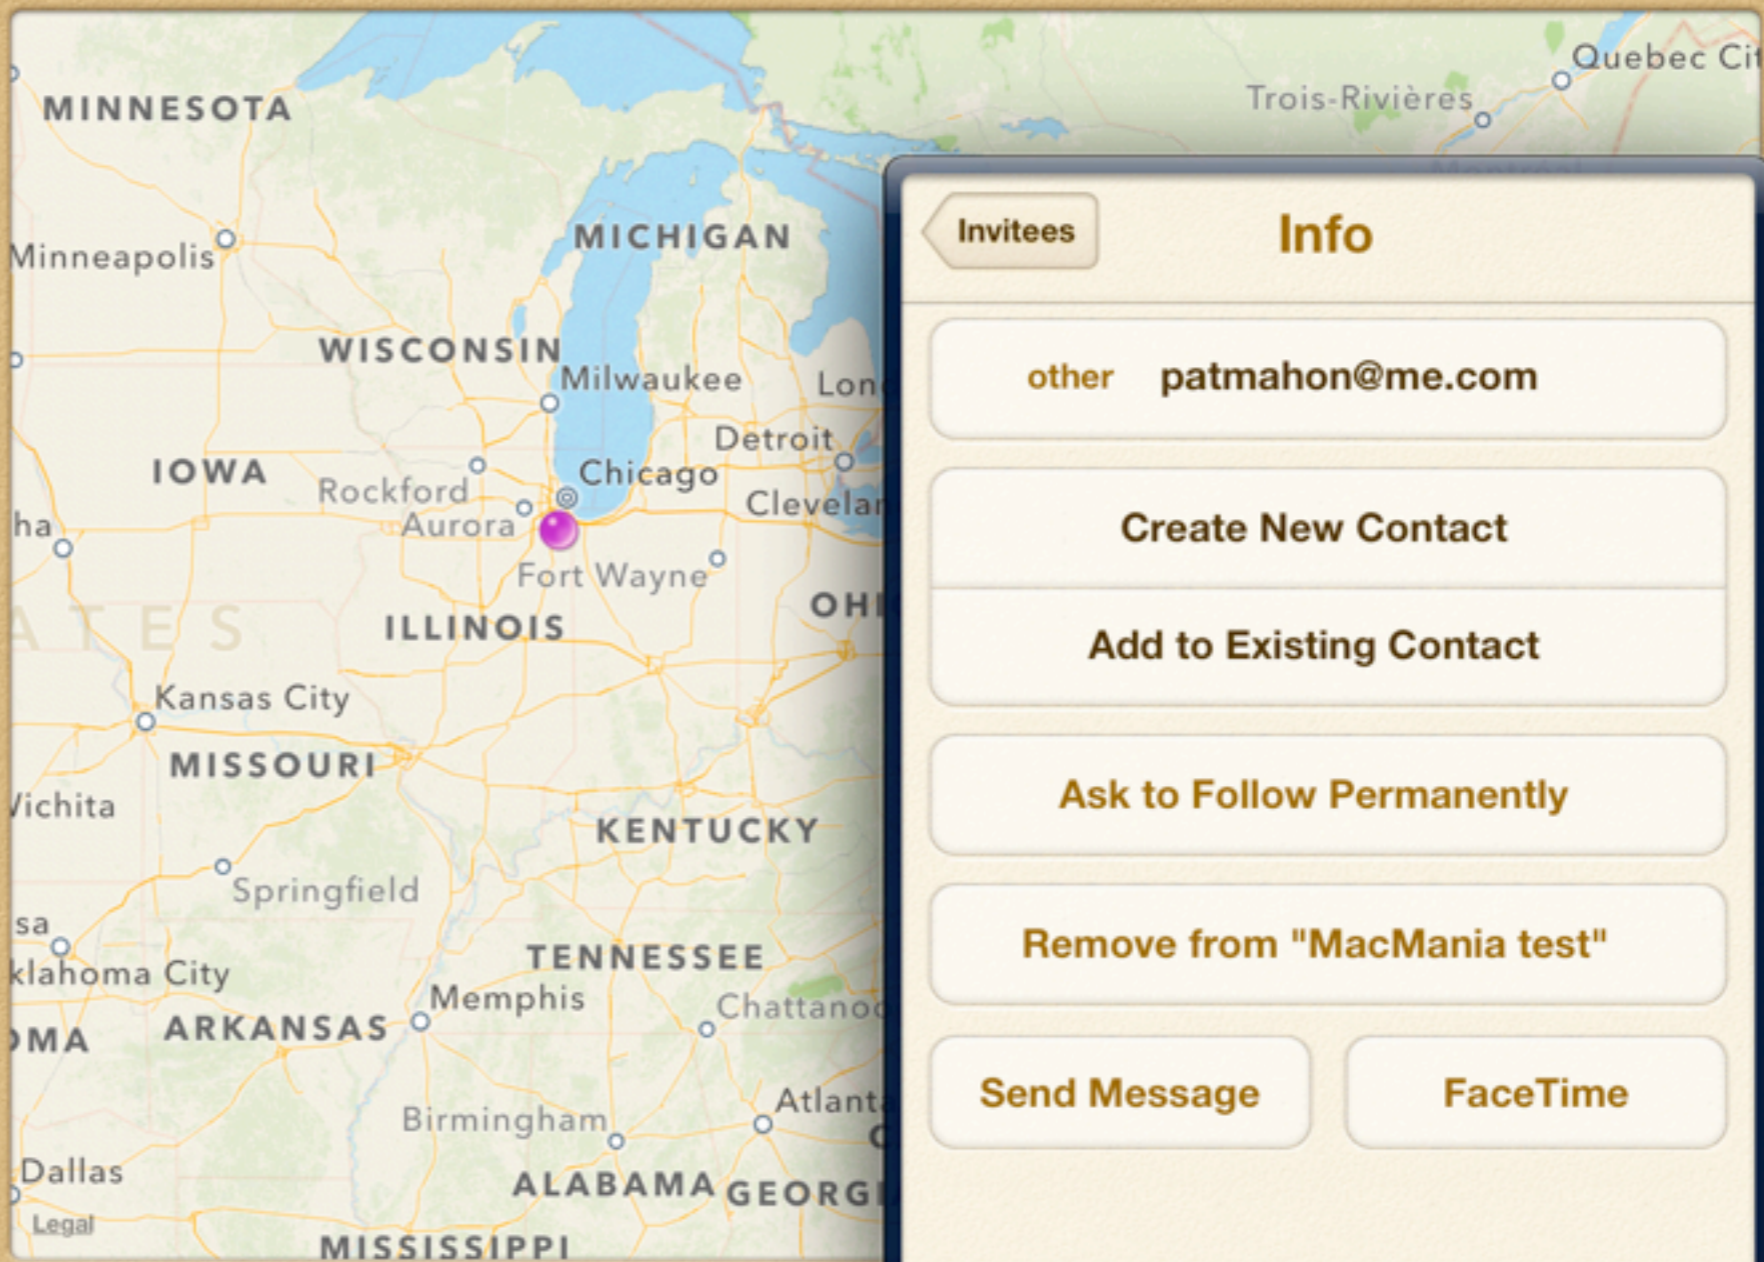

14:17

Location Not Available

patmahon@me.com

Send iMessage

label **Work**

near

Contact Info

Get Directions

Work

tracy@rotton...

99+ mi

14:23

Work

chrissorensen...

99+ mi

14:22

Location Not Available

patmahon@me.com

Send iMessage

Invitees

Info

other patmahon@me.com

Create New Contact

Add to Existing Contact