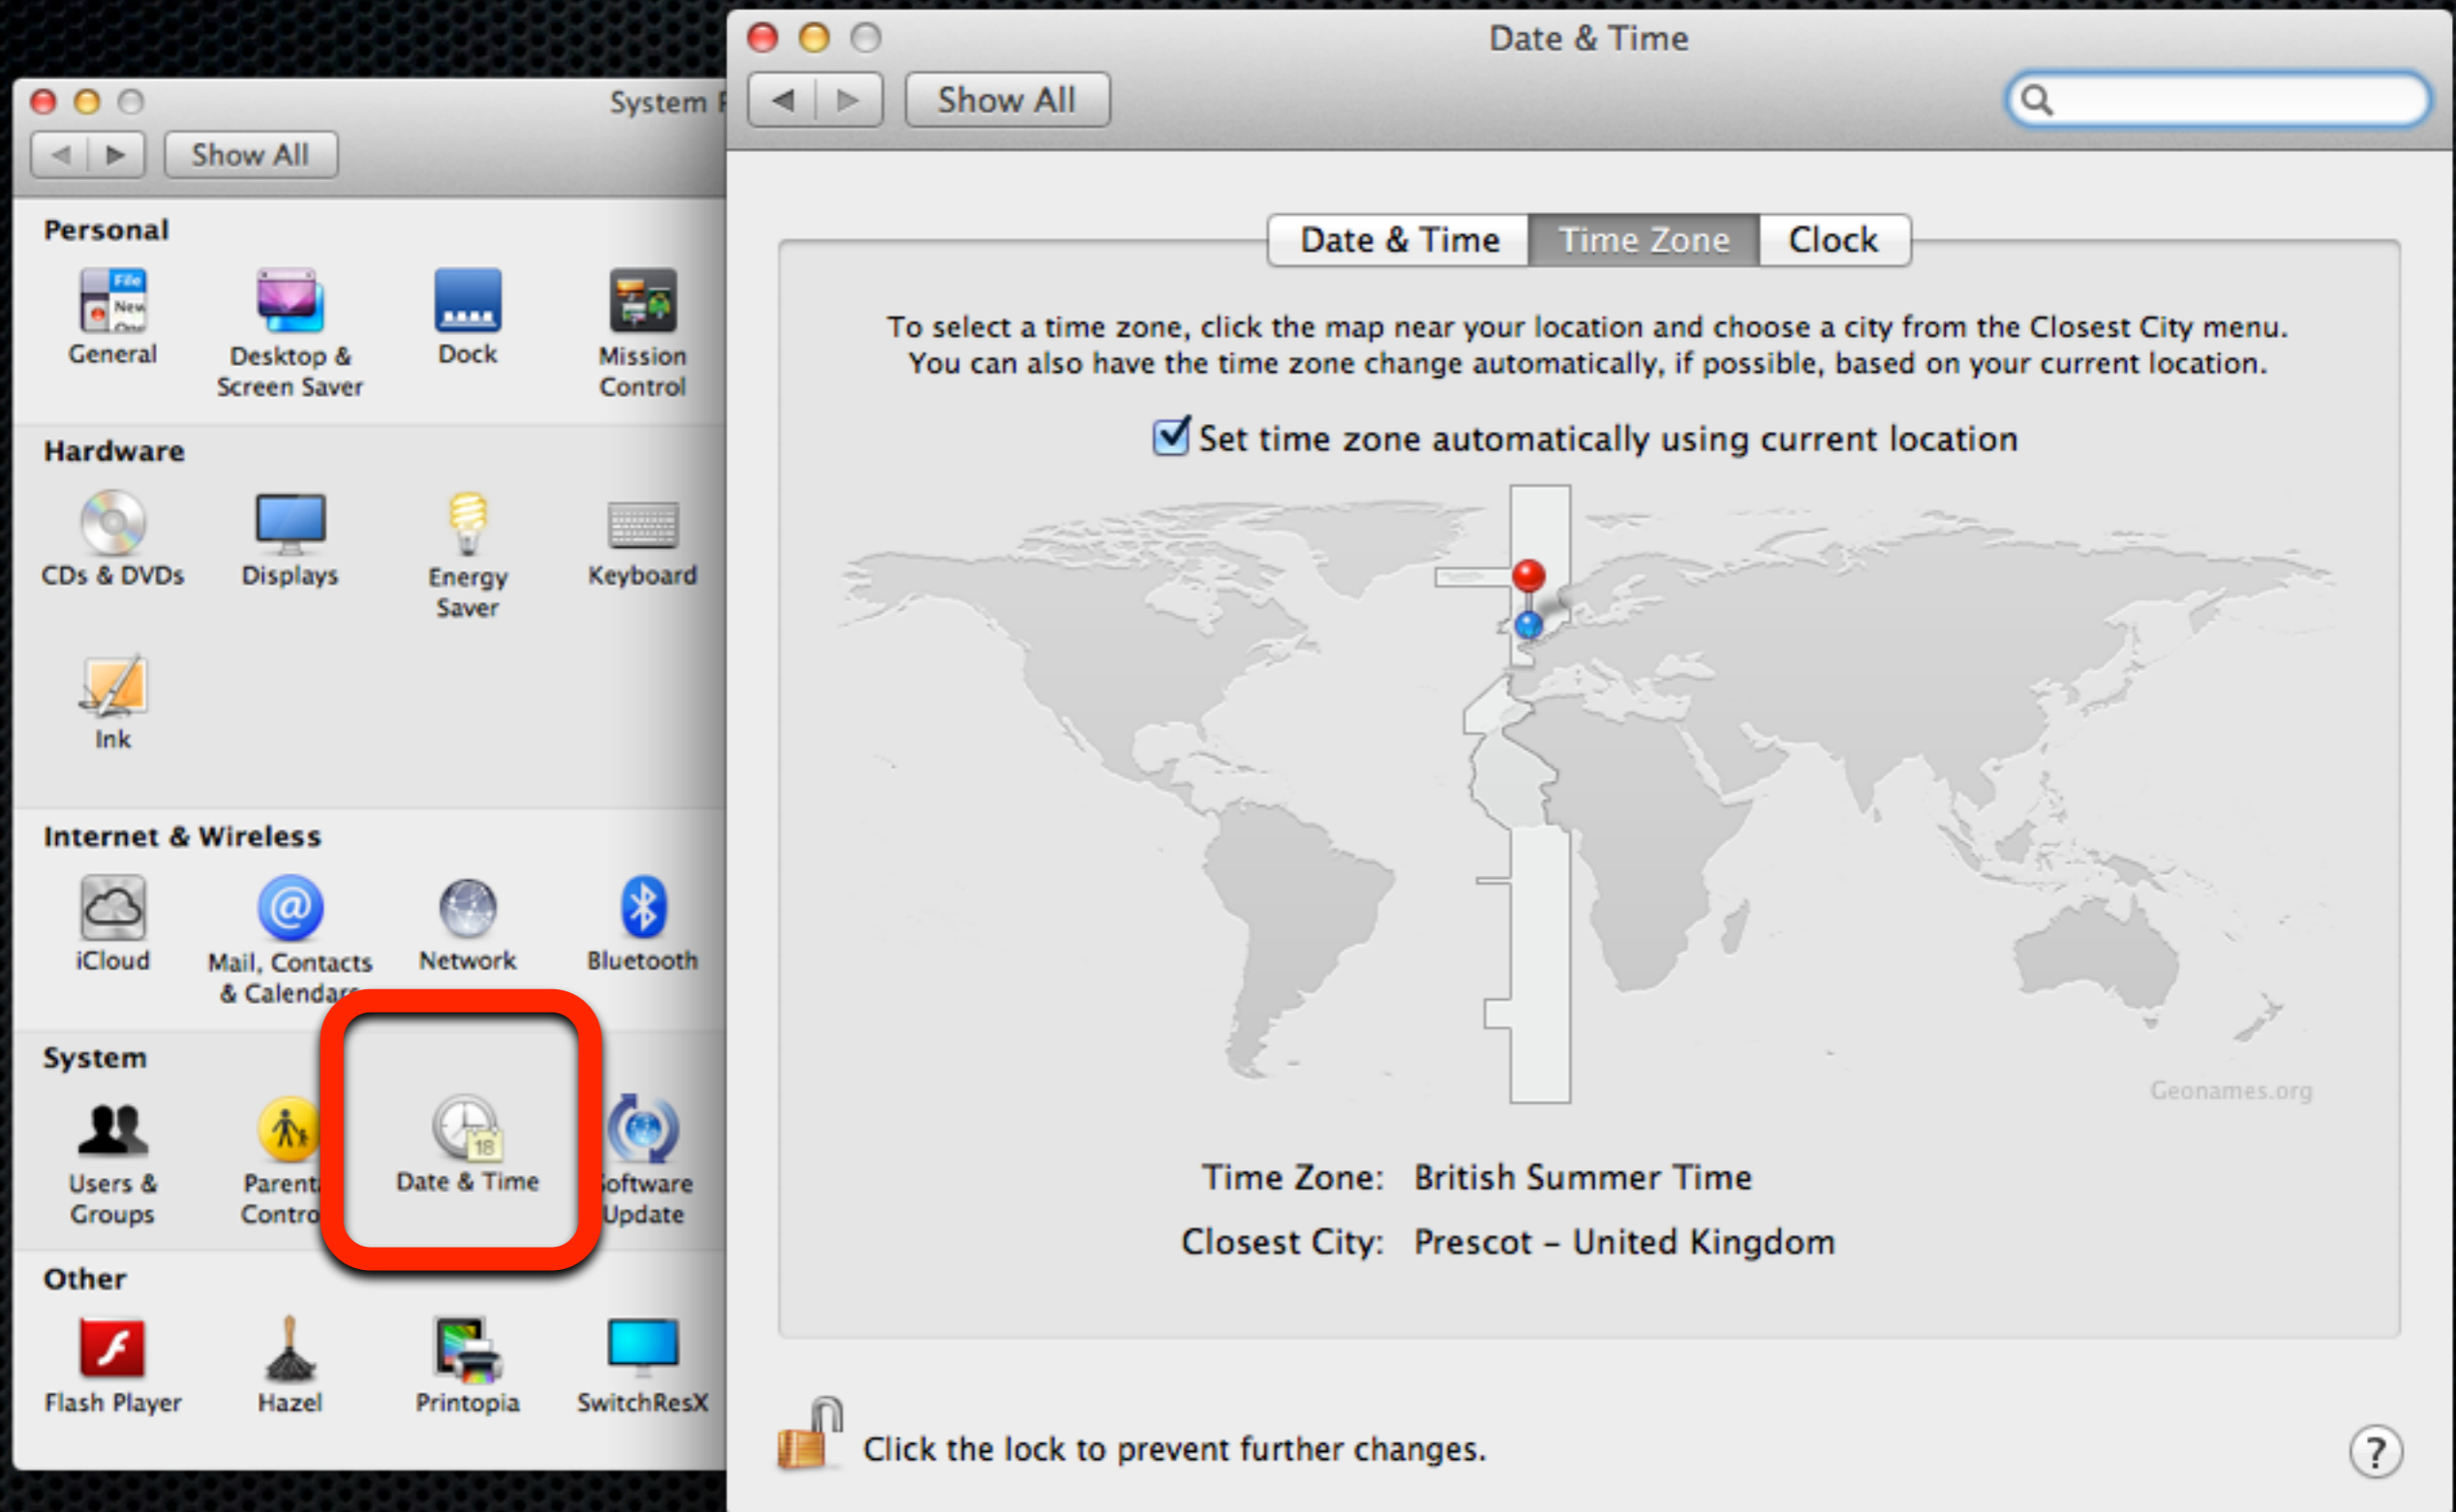

Info

rMacBook Pro
Located 1 minute ago

[Play Sound or Send Message](#)

[Remote Lock](#) [Remote Wipe](#)

Standard **Satellite** Hybrid

Map data ©2012 Google - [Terms of Use](#)

Setting Time Zone WiFi Triangulation