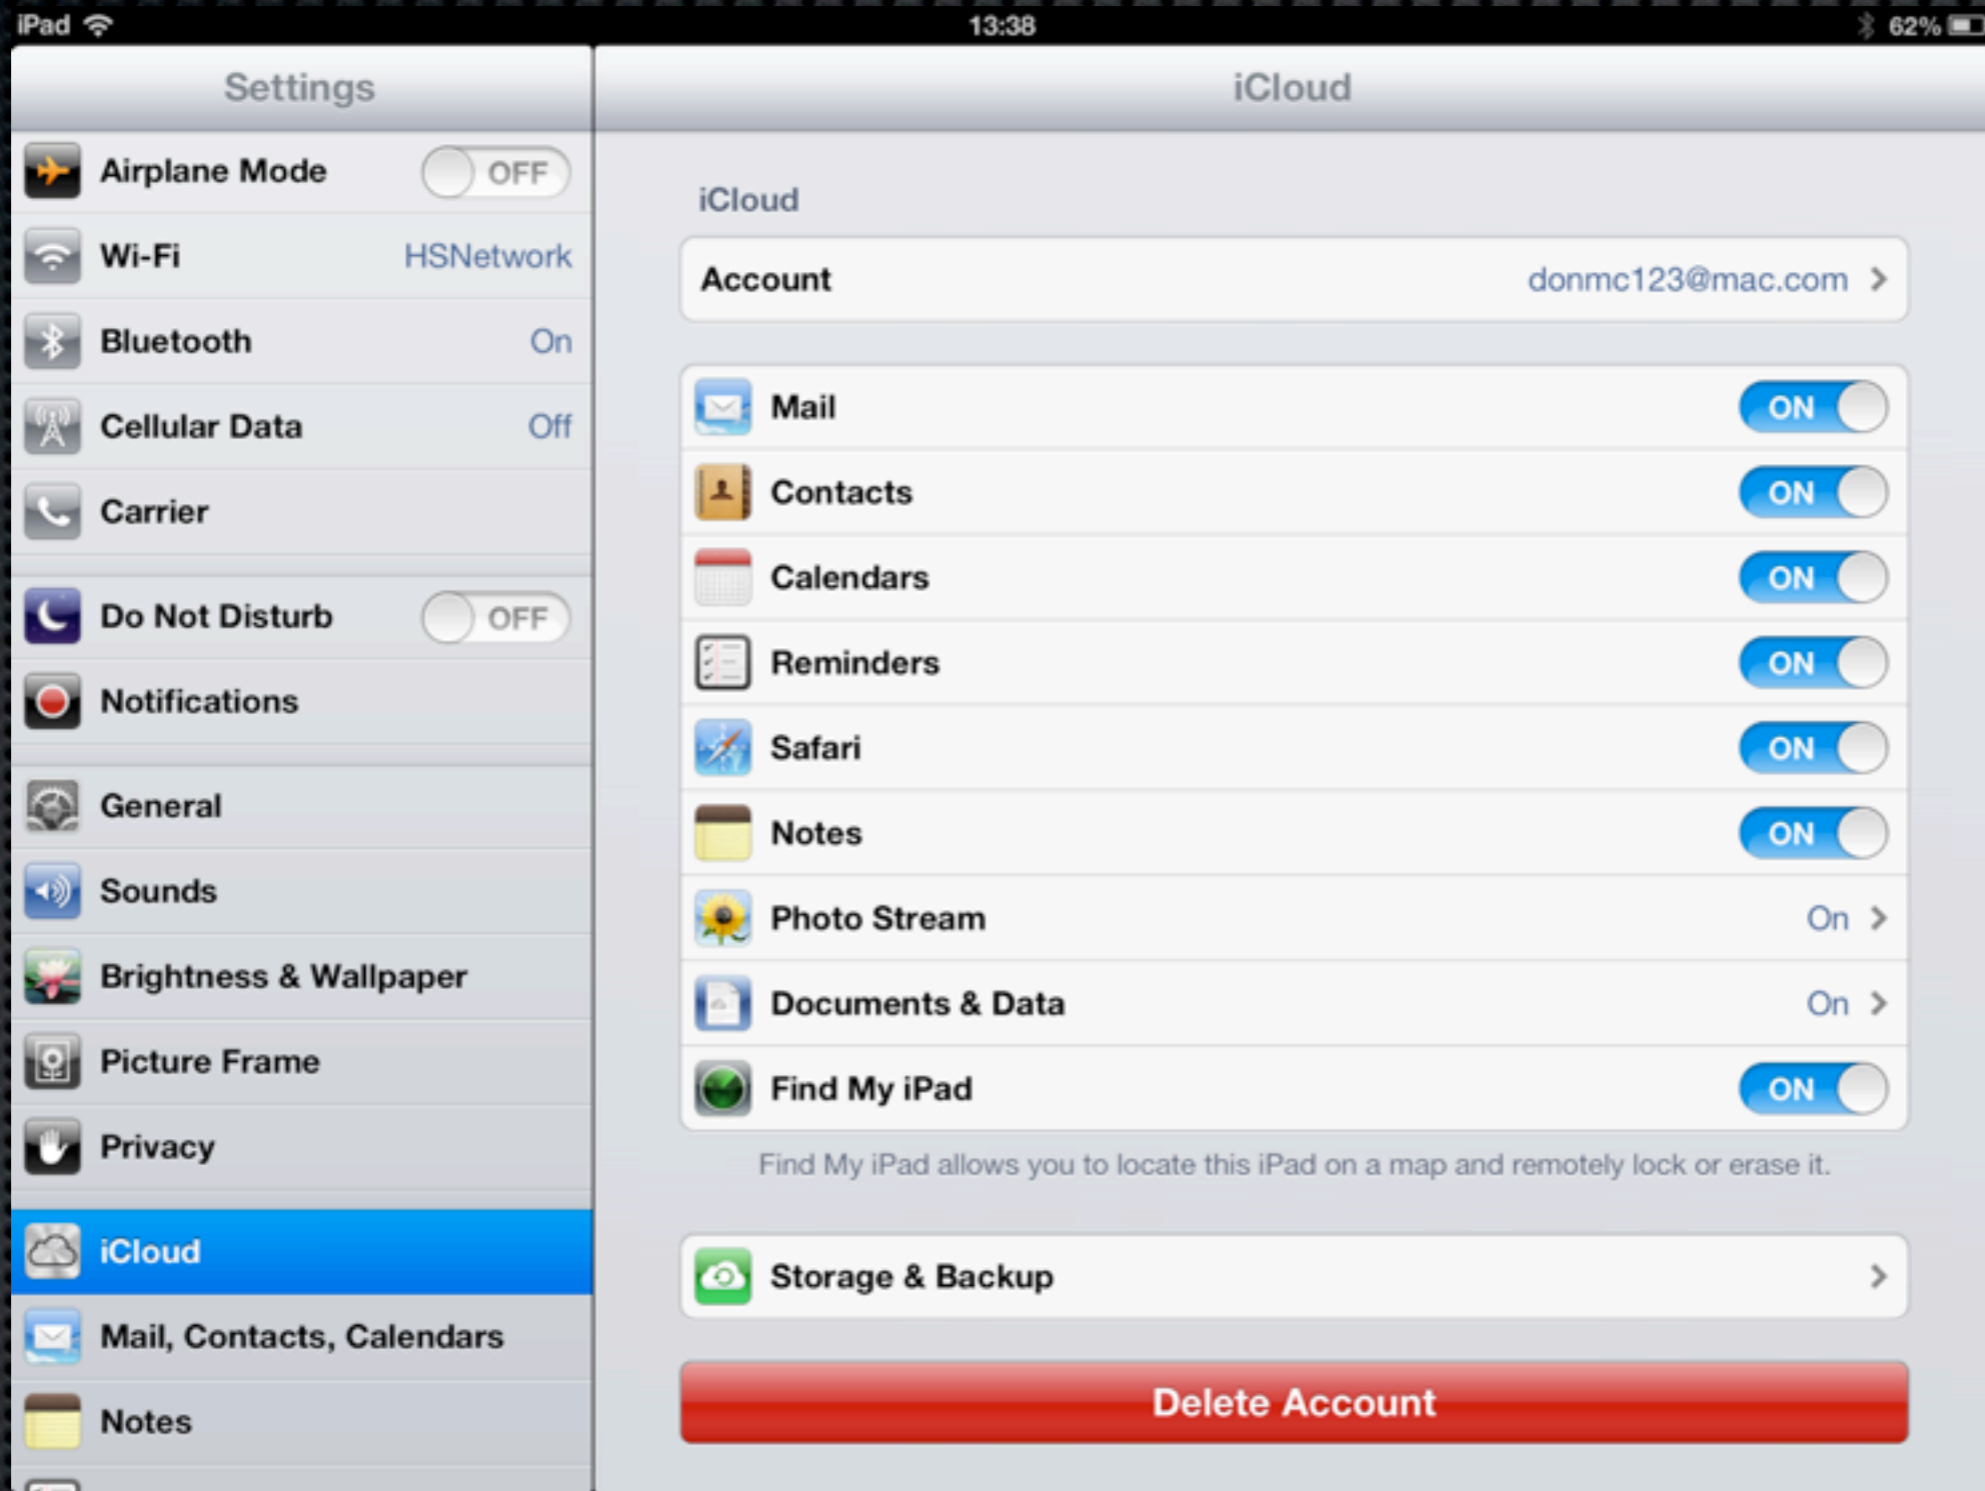

Find My iPad or iPhone