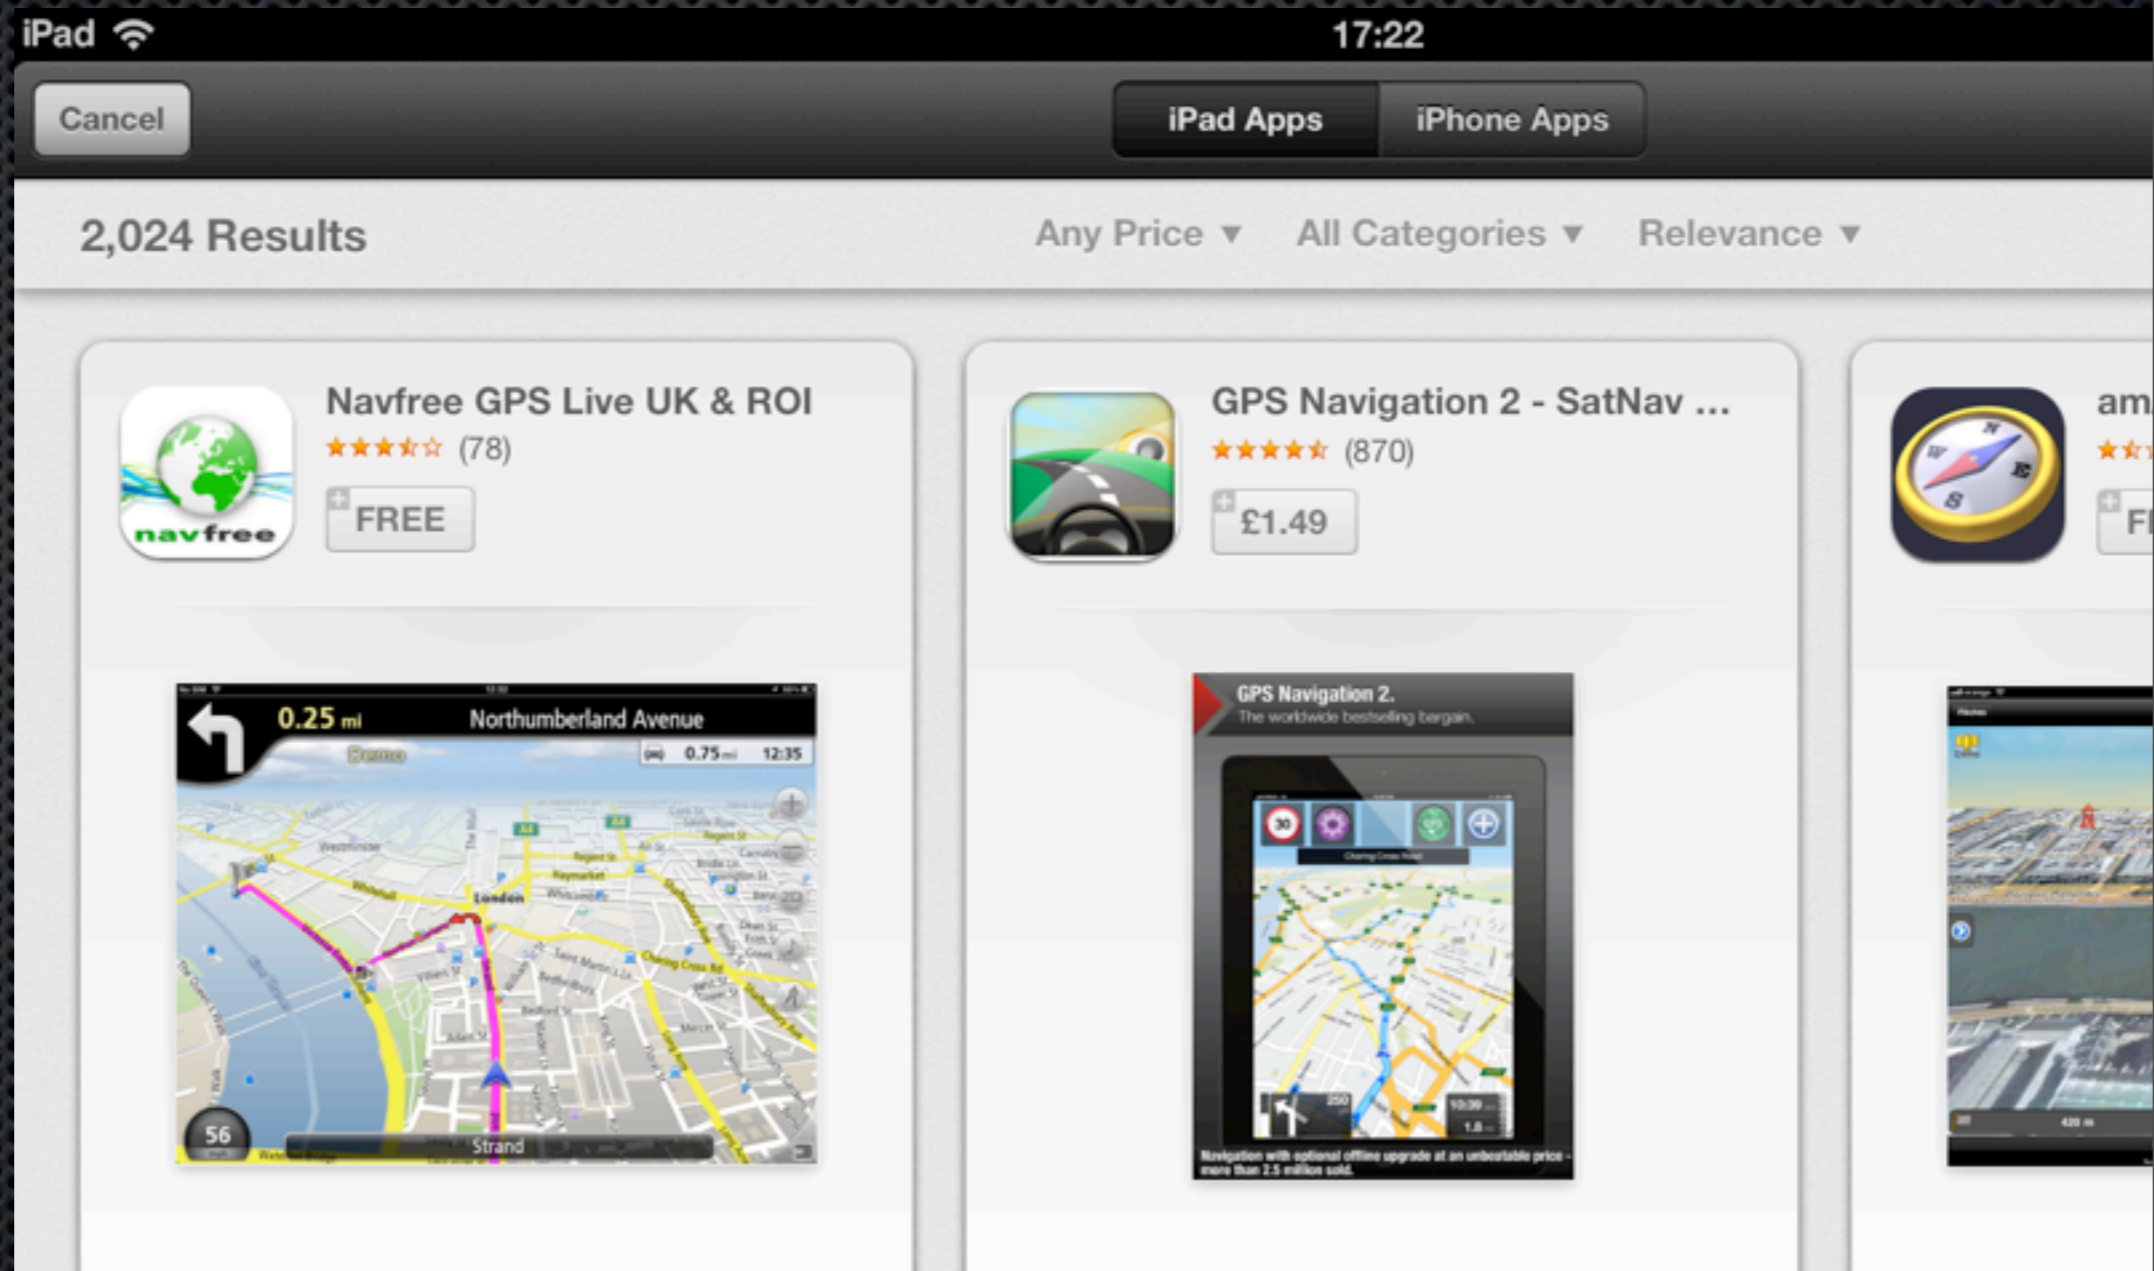

DEMO

Third Party Apps Using Location

Mapping and Navigation Applications
2,024 results in App Store!

Location Aware Applications

Geofencing Actions

Instapaper
Sync when leaving

Instapaper

Sync when leaving

Location Aware Applications

Geofencing Actions

Downcast

Sync when leaving

Downcast

Sync when leaving

Location Aware Applications

Check In Applications