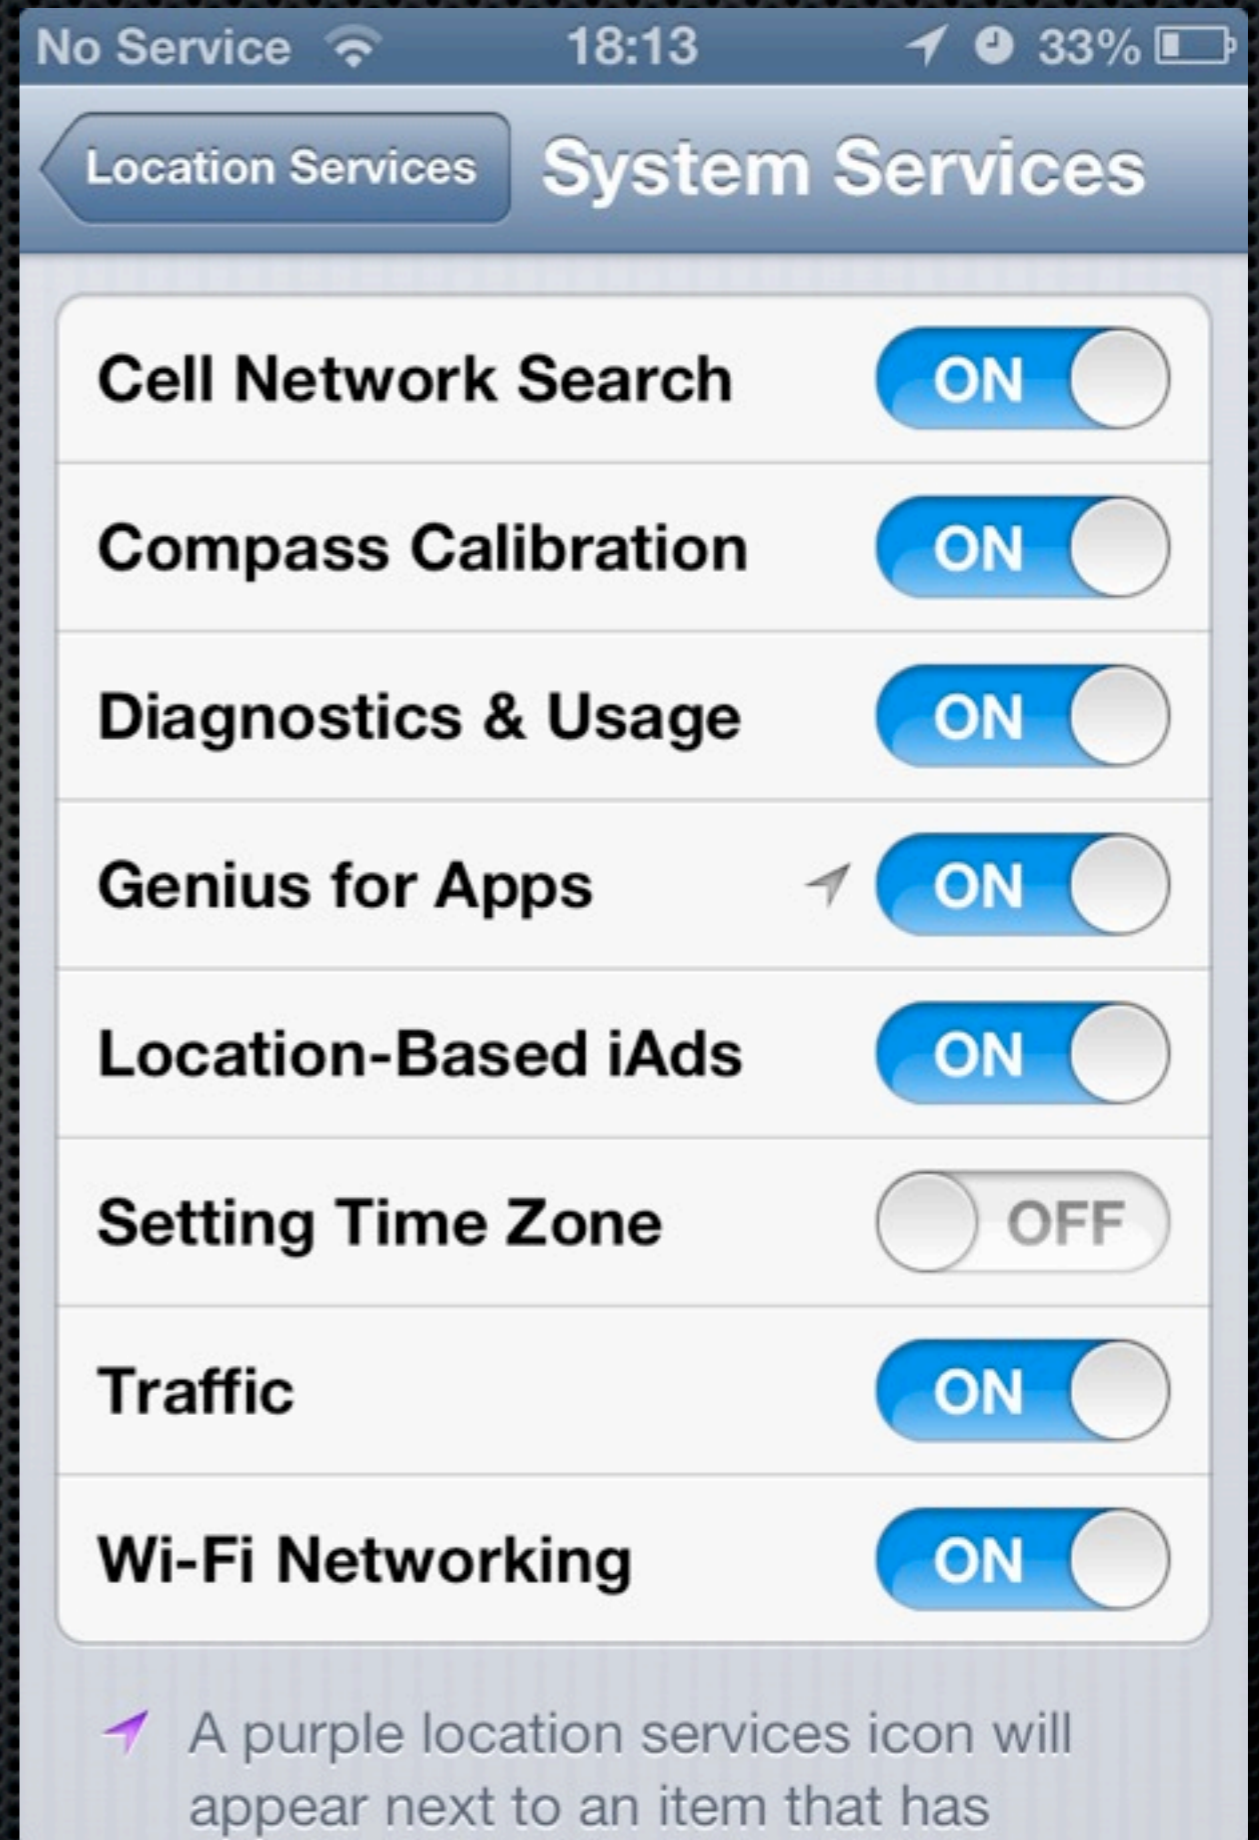

IOS Settings