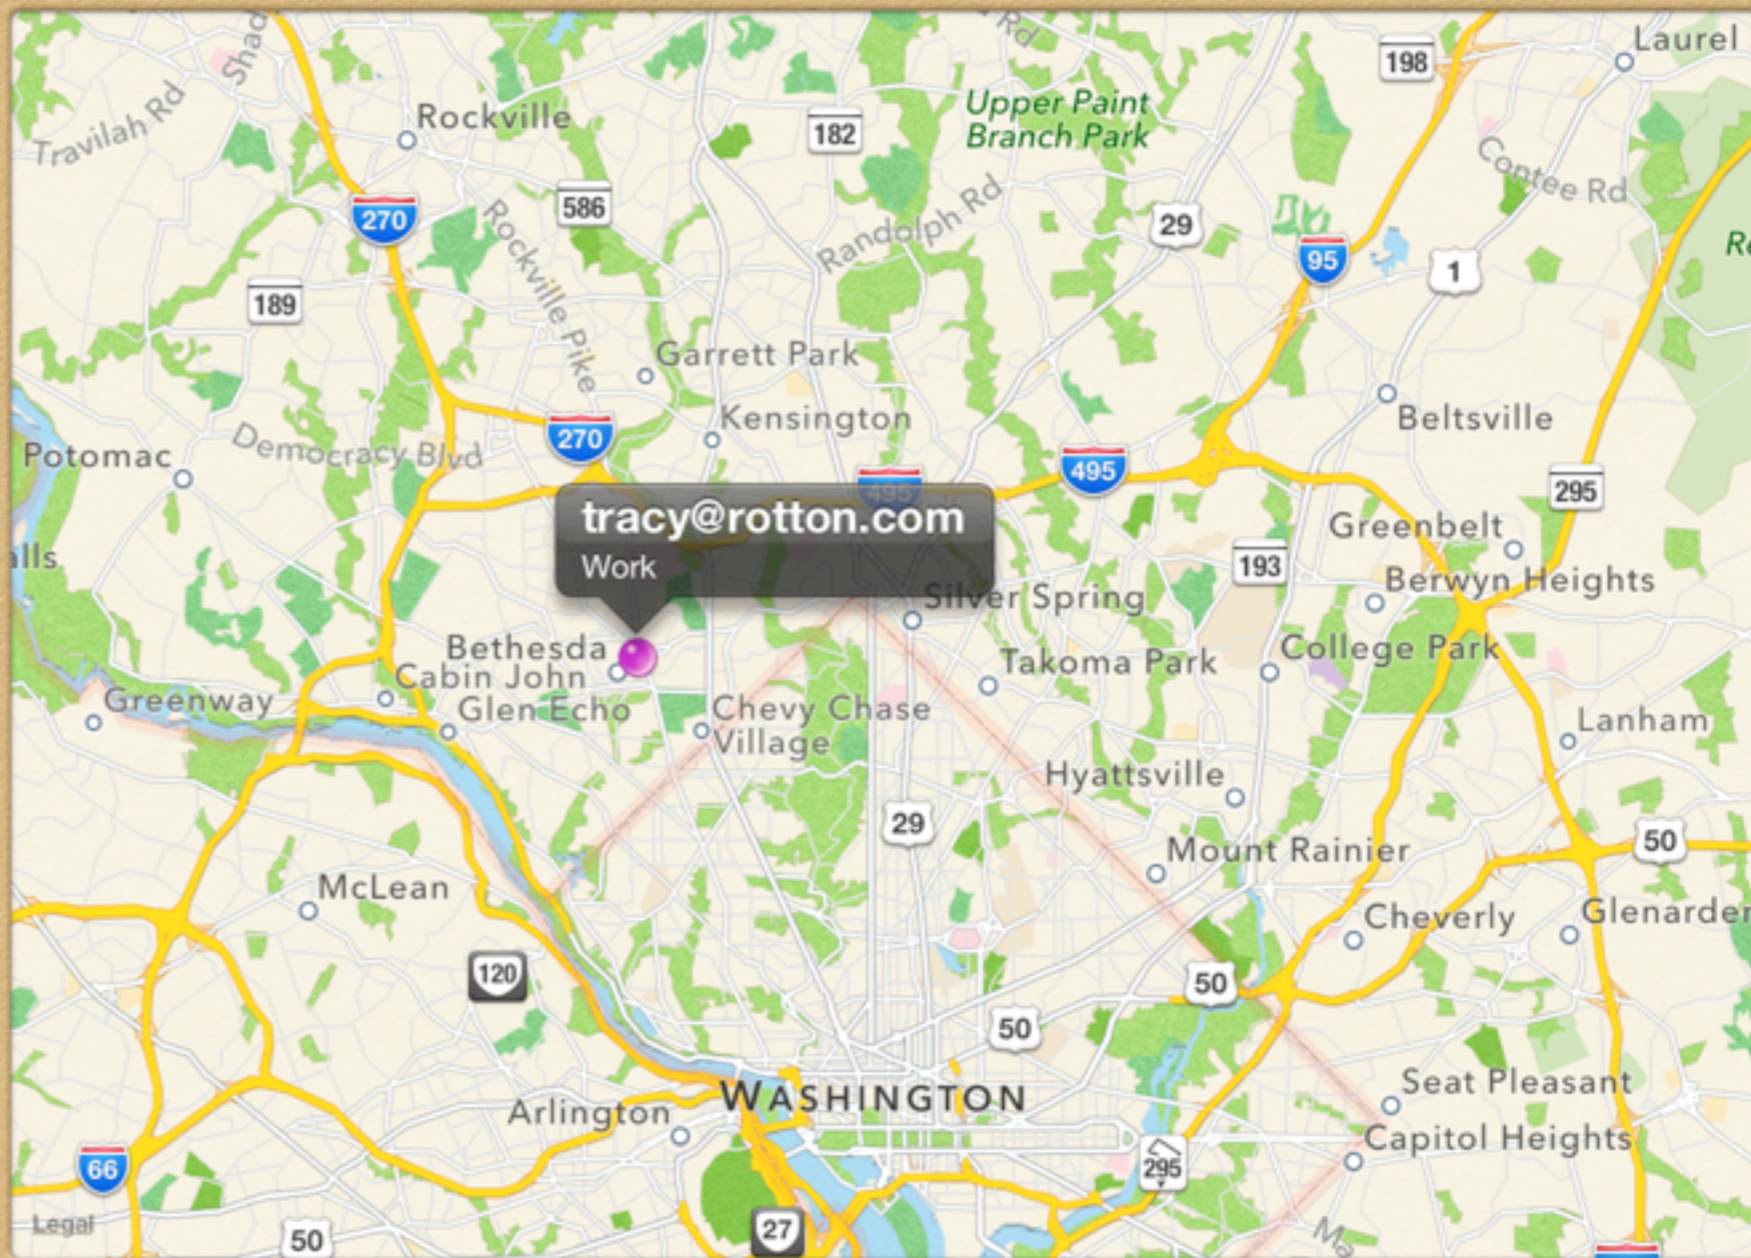

14:17

Location Not Available

patmahon@me.com

Send iMessage

label **Work**

near

Contact Info

Get Directions