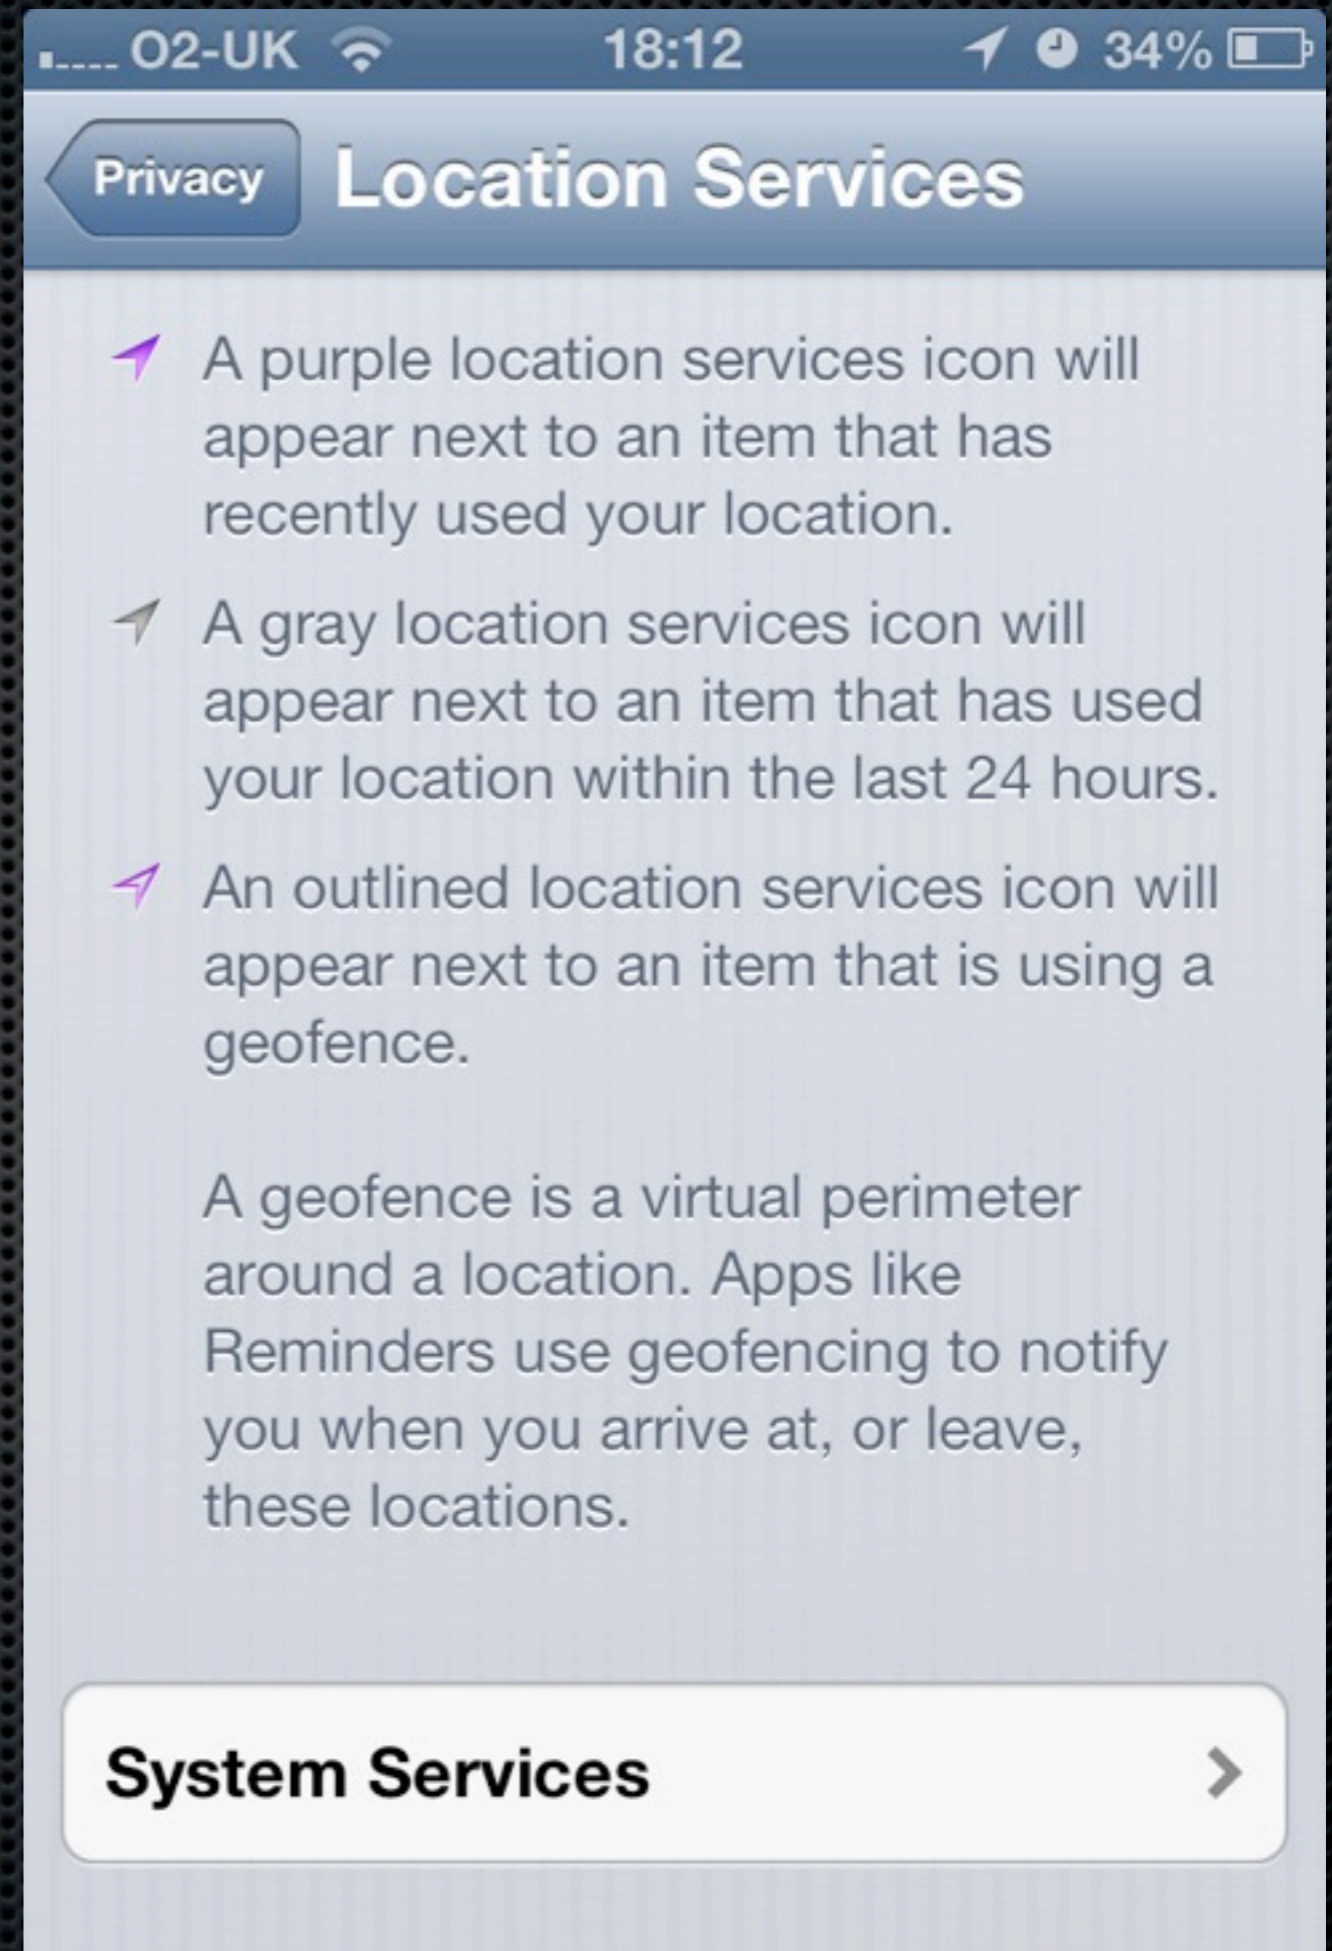

IOS Settings