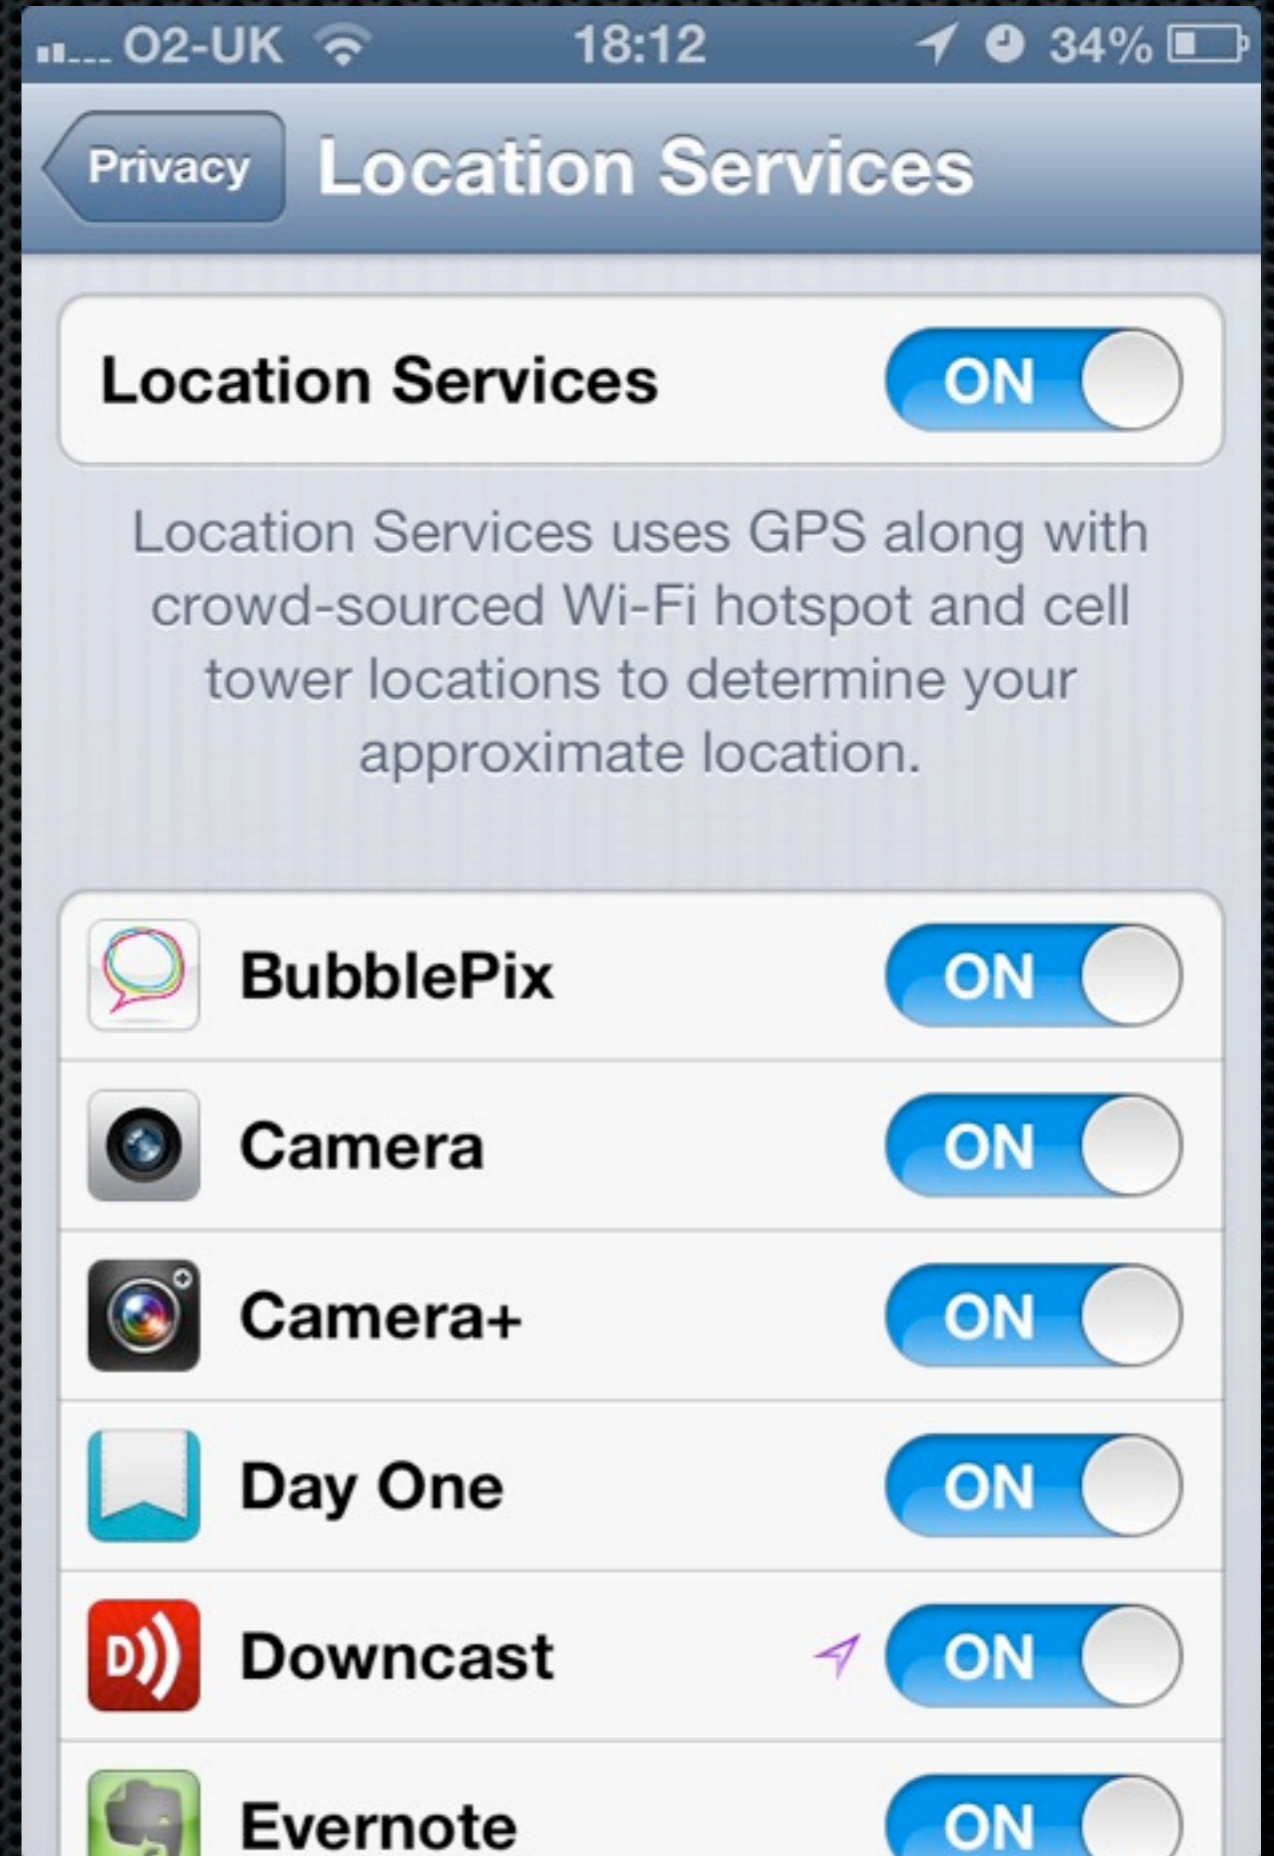

App Settings