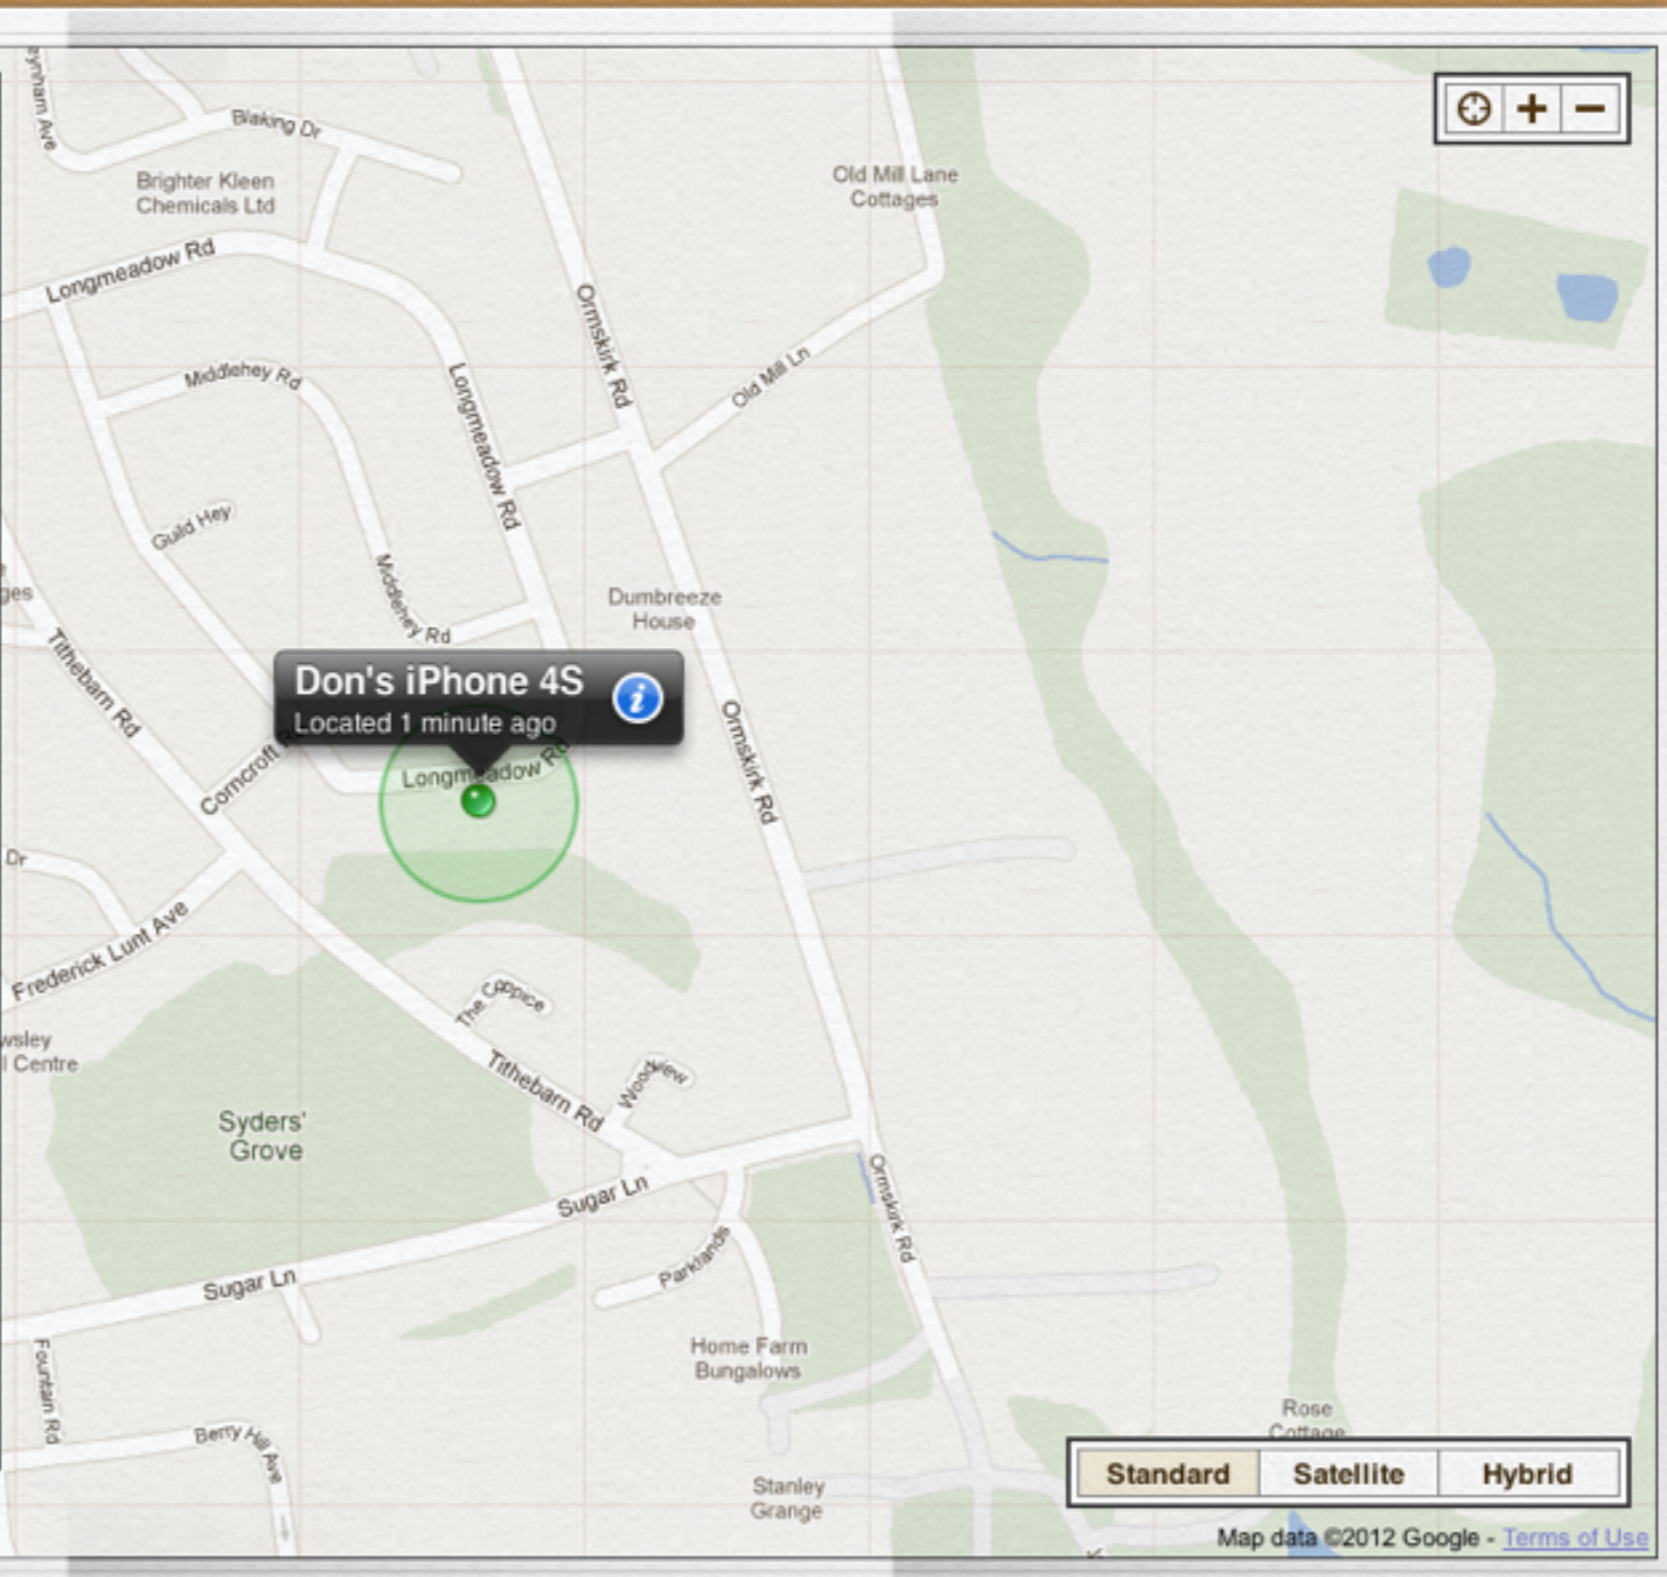

POWERED BY Google

Map data ©2012 Google - Terms of Use

Get Milk when in Tesco

remind me On a Day

At a Location

Tesco's Home ▾

1-21 Station Road Prescot England
L34 5 United Kingdom

Leaving Arriving