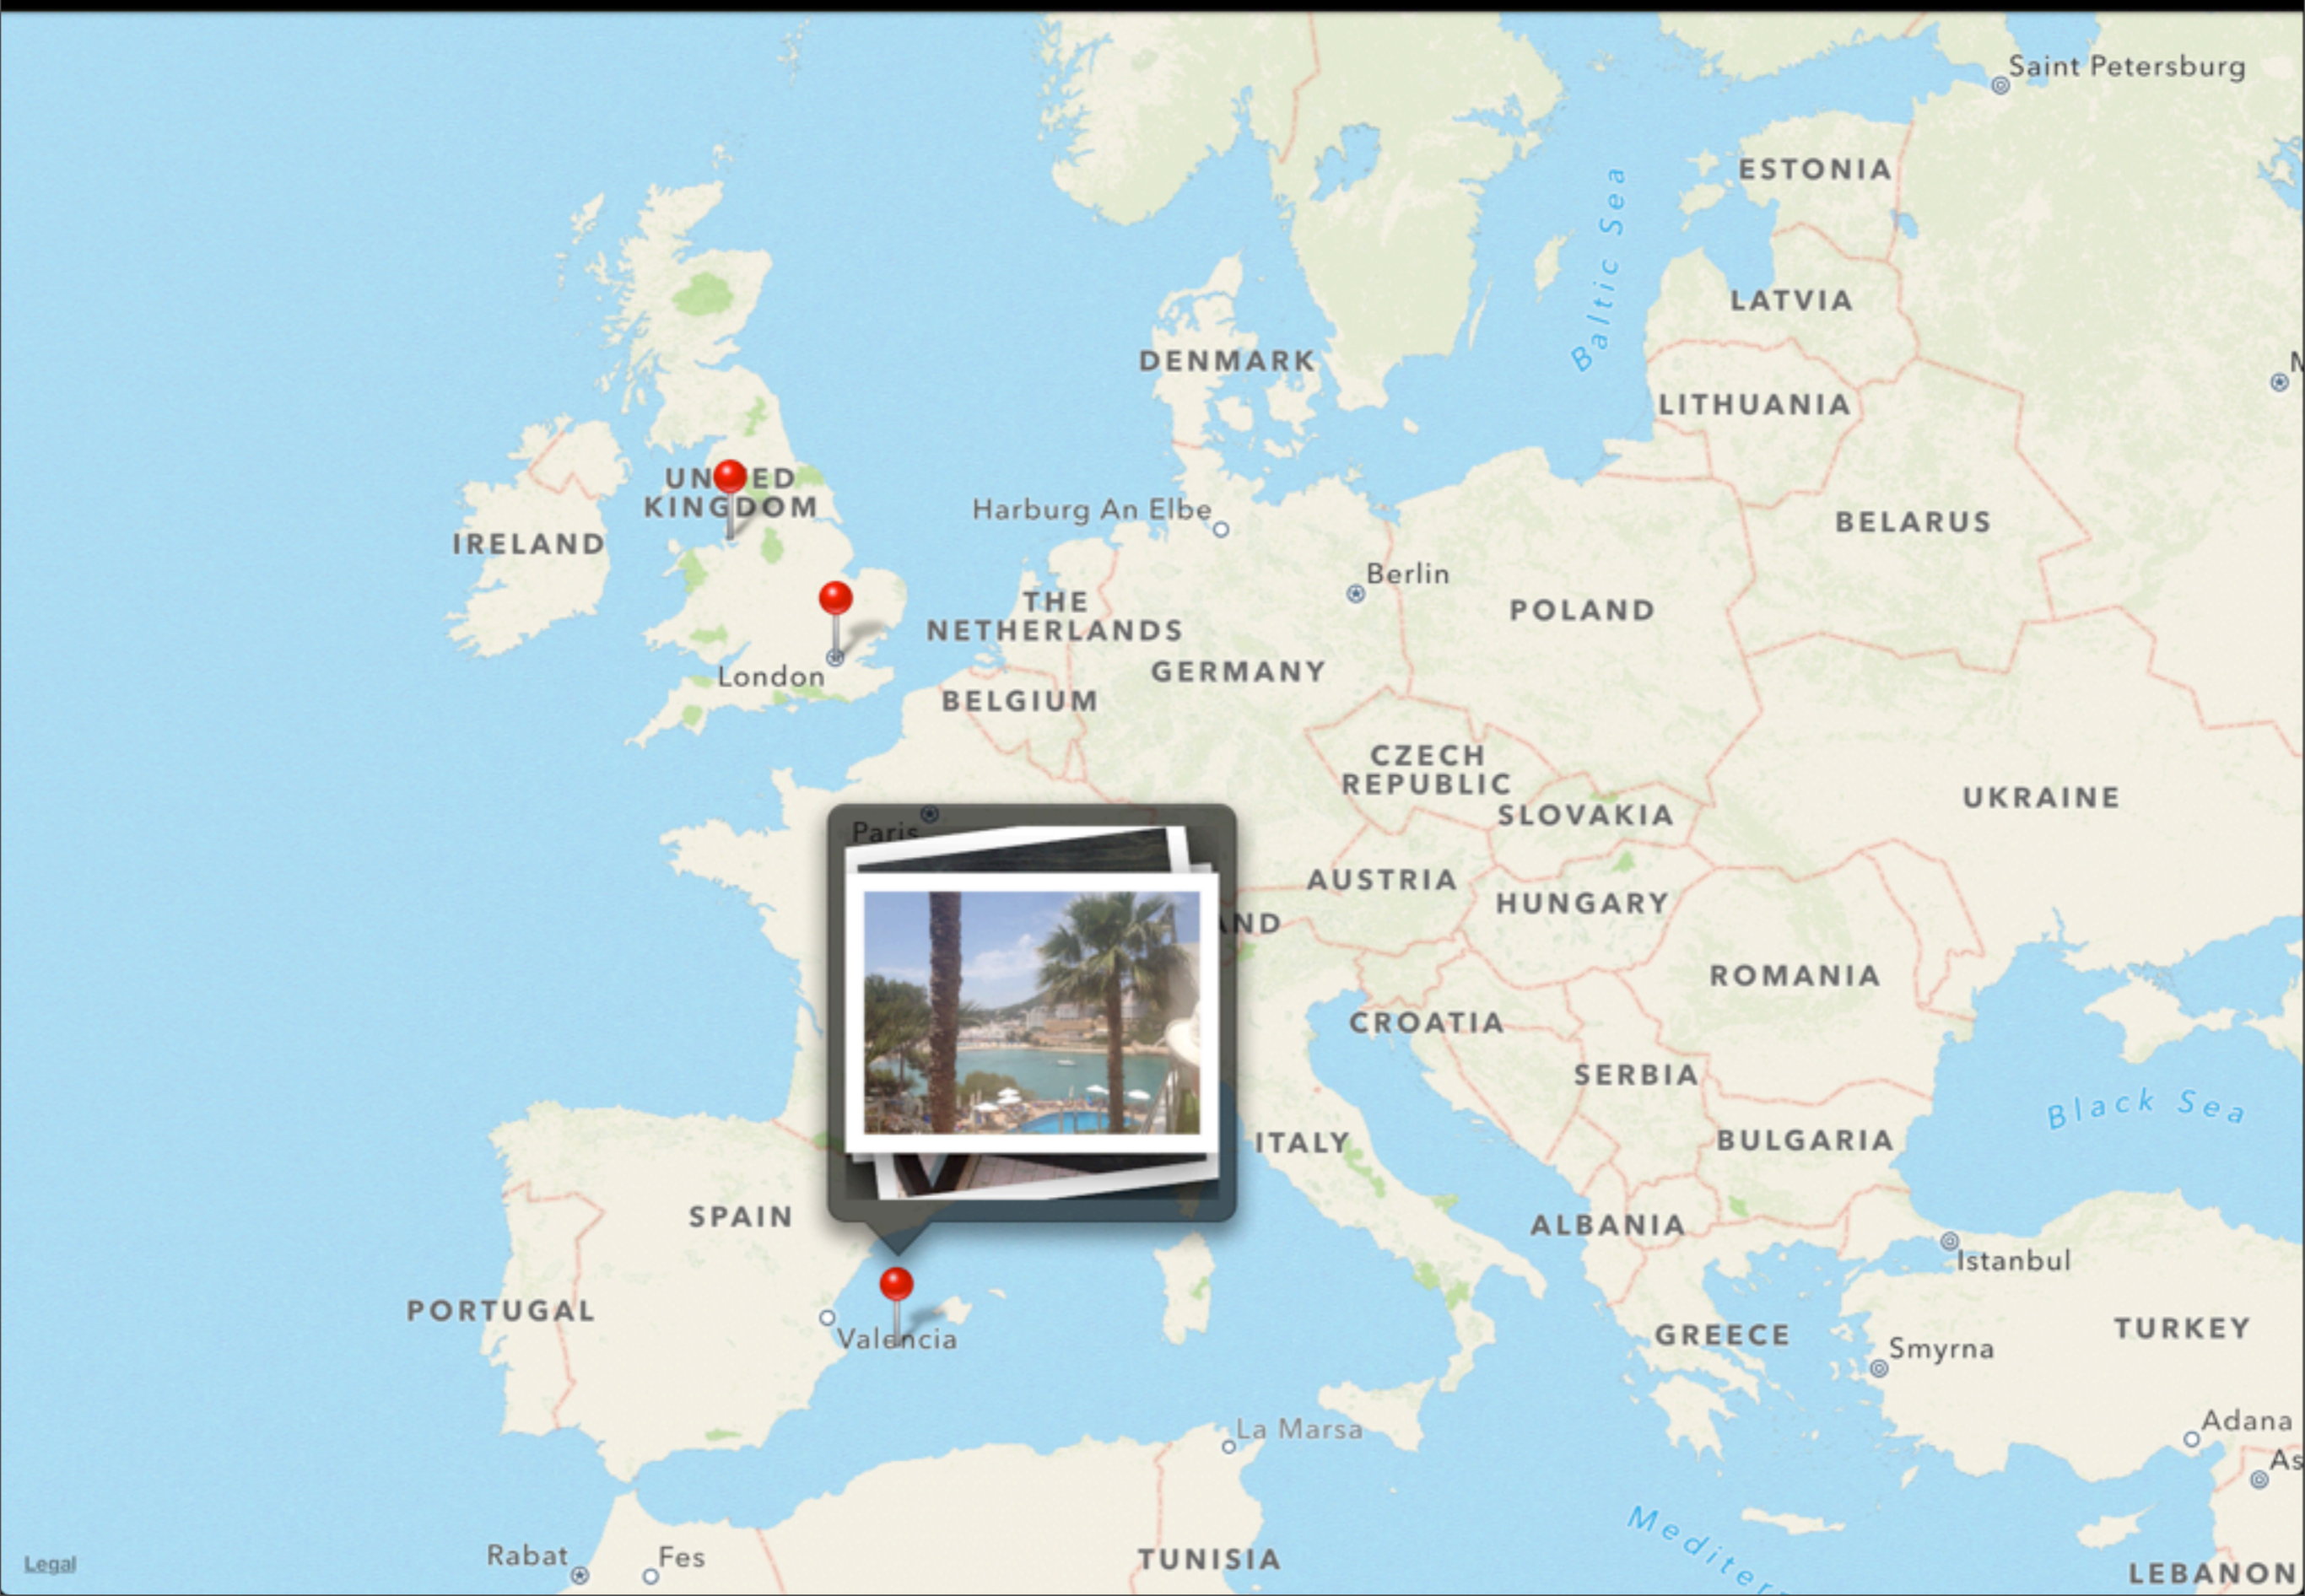

Photos

Photo Stream

Albums

Places