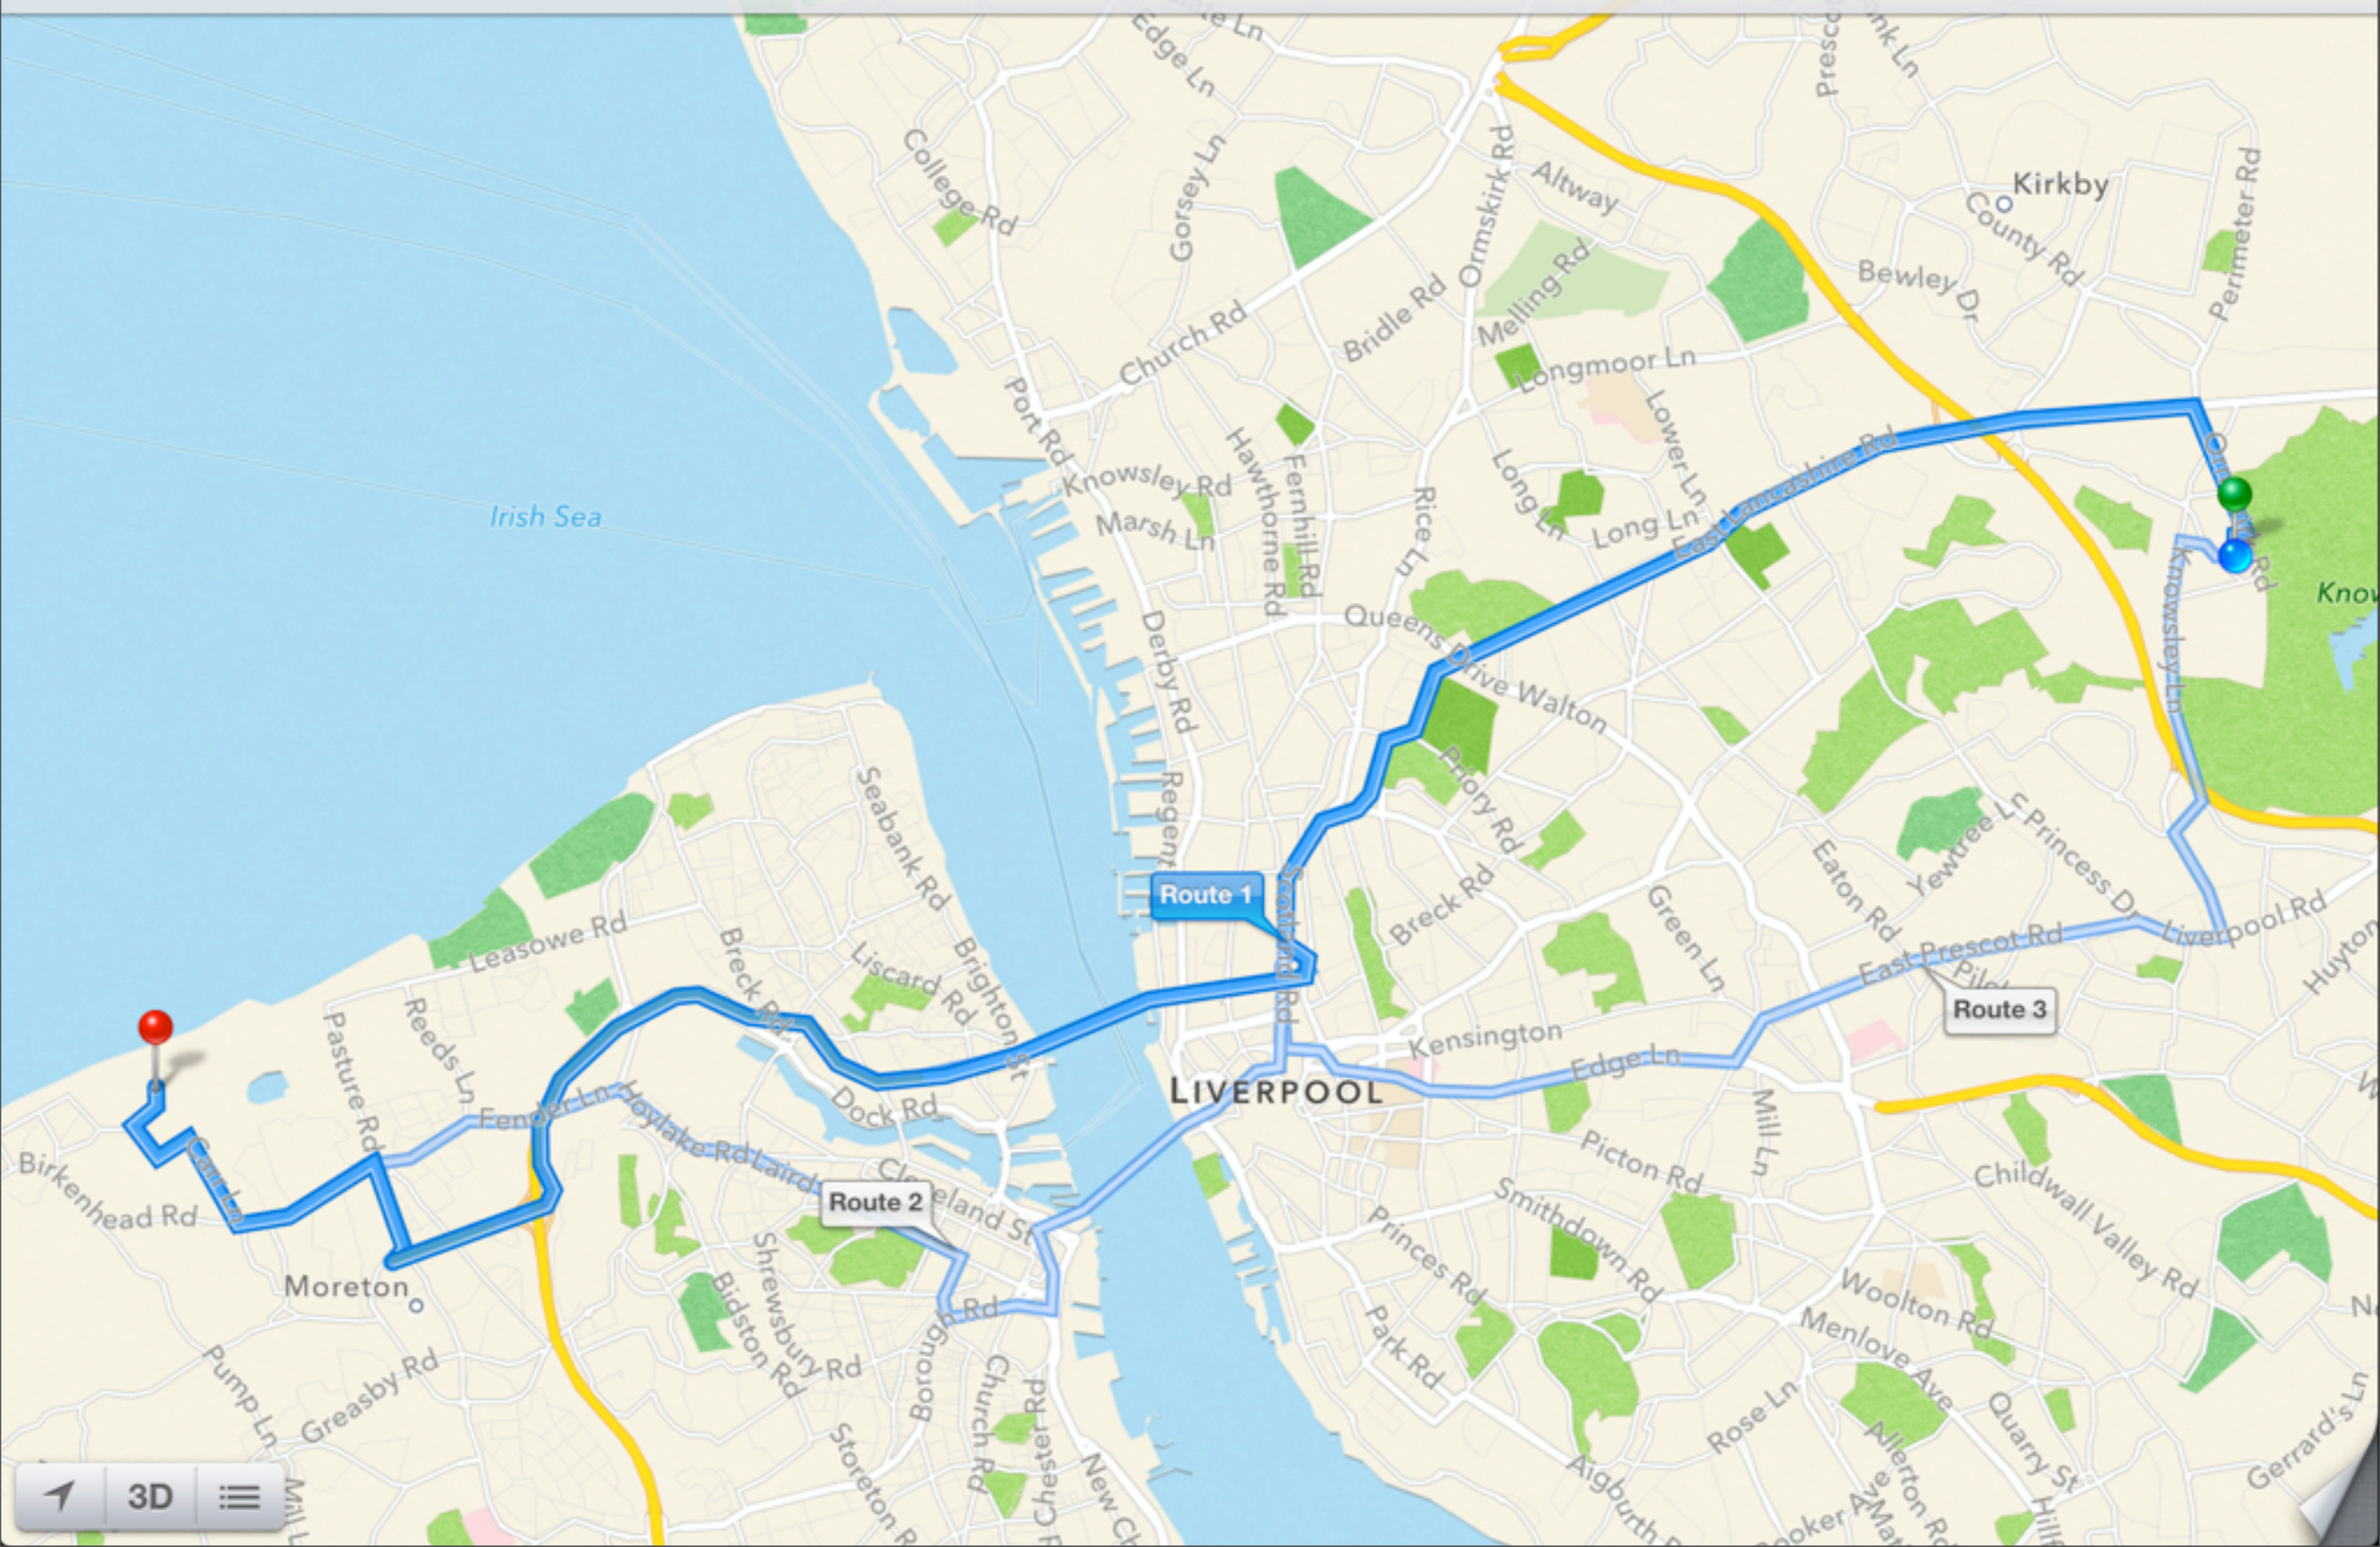

Location Based Services

What do we mean?

Clear

1st of 3 Suggested Routes 46 minutes - 17.7 miles - Kingsway

Start

This route requires tolls.

3D

Don McAllister