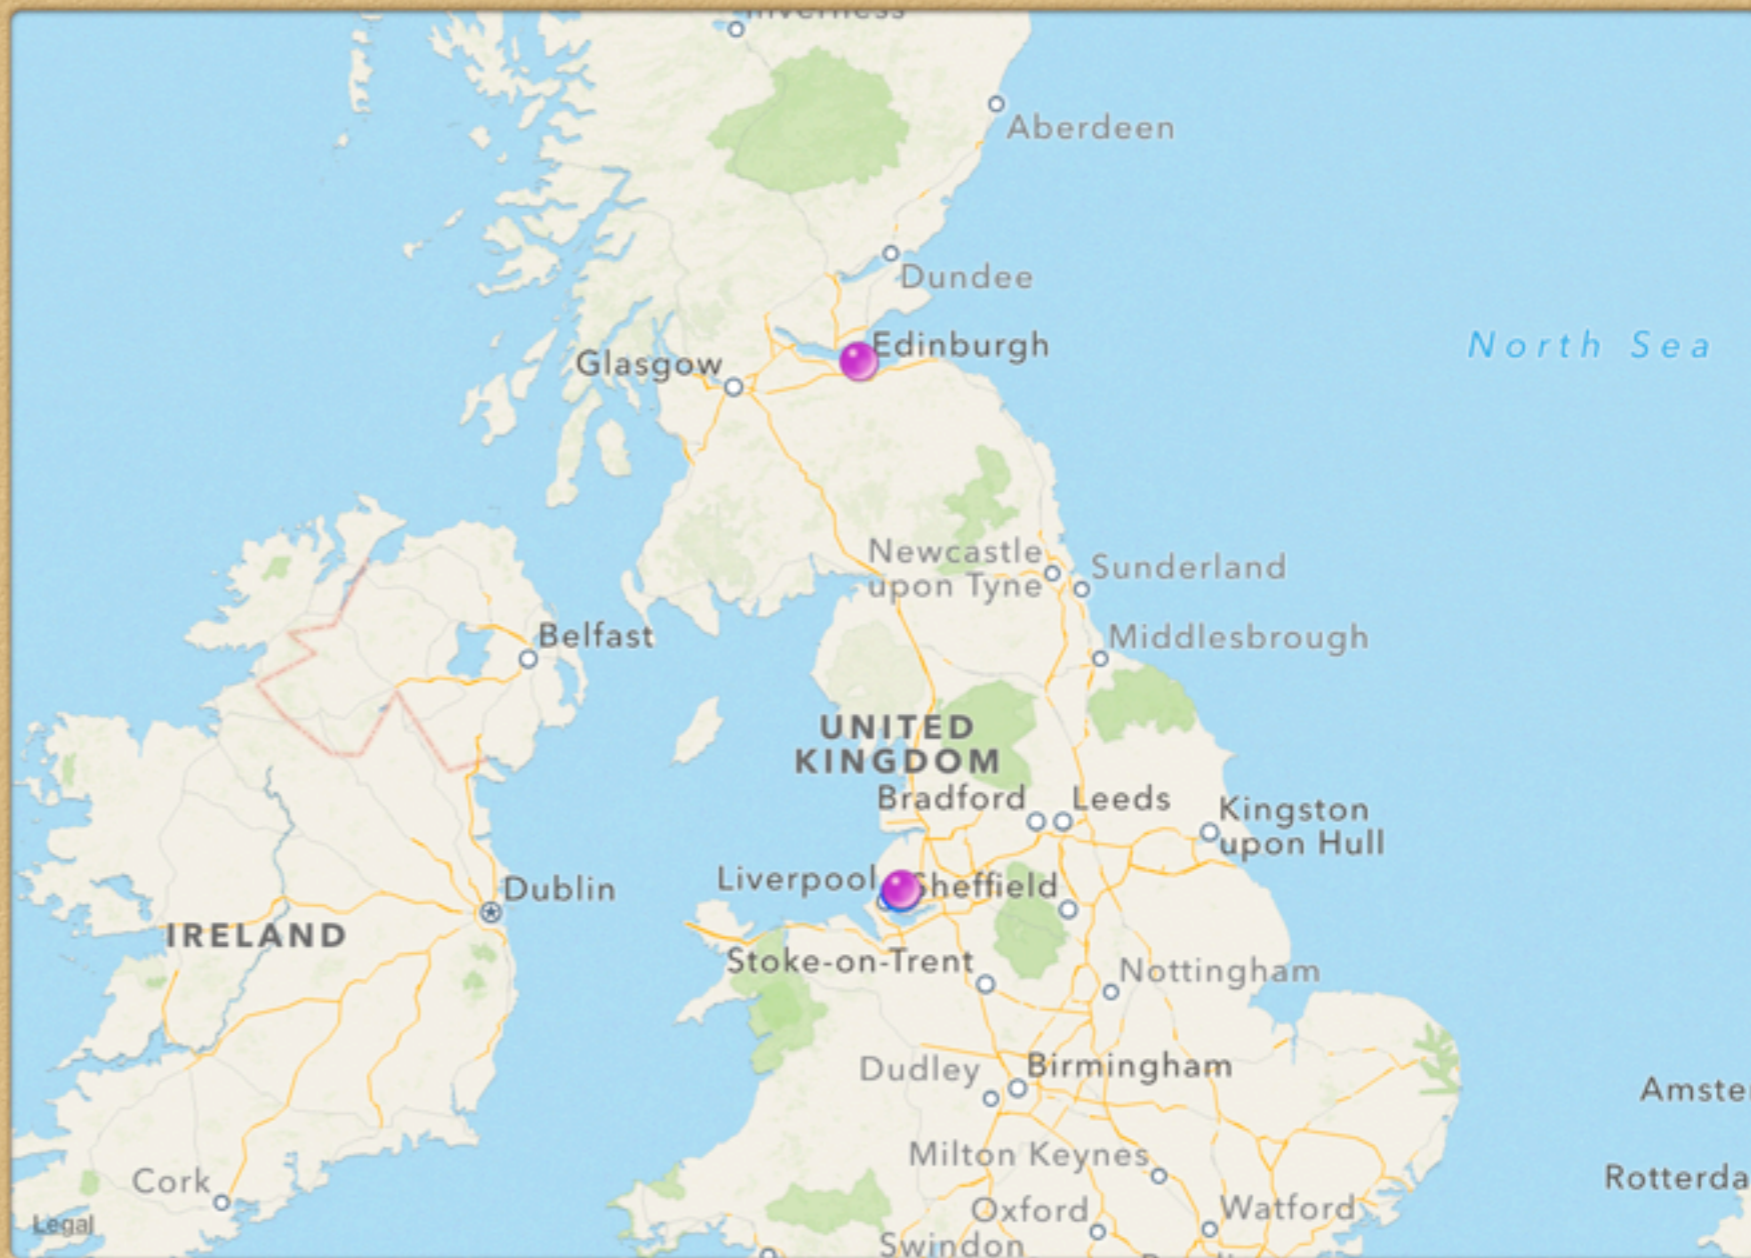

13:58

Edinburgh, Scotland

Matt Gemmell

99+ mi

13:57

Location Not Available

Chuck Joiner

Location Not Available

Barbara McAllister

Location Not Available

Ian McAllister

Location Not Available

Allison Sheridan

6 Friends
Select a friend to see more details.

Find My Friends

Temporary