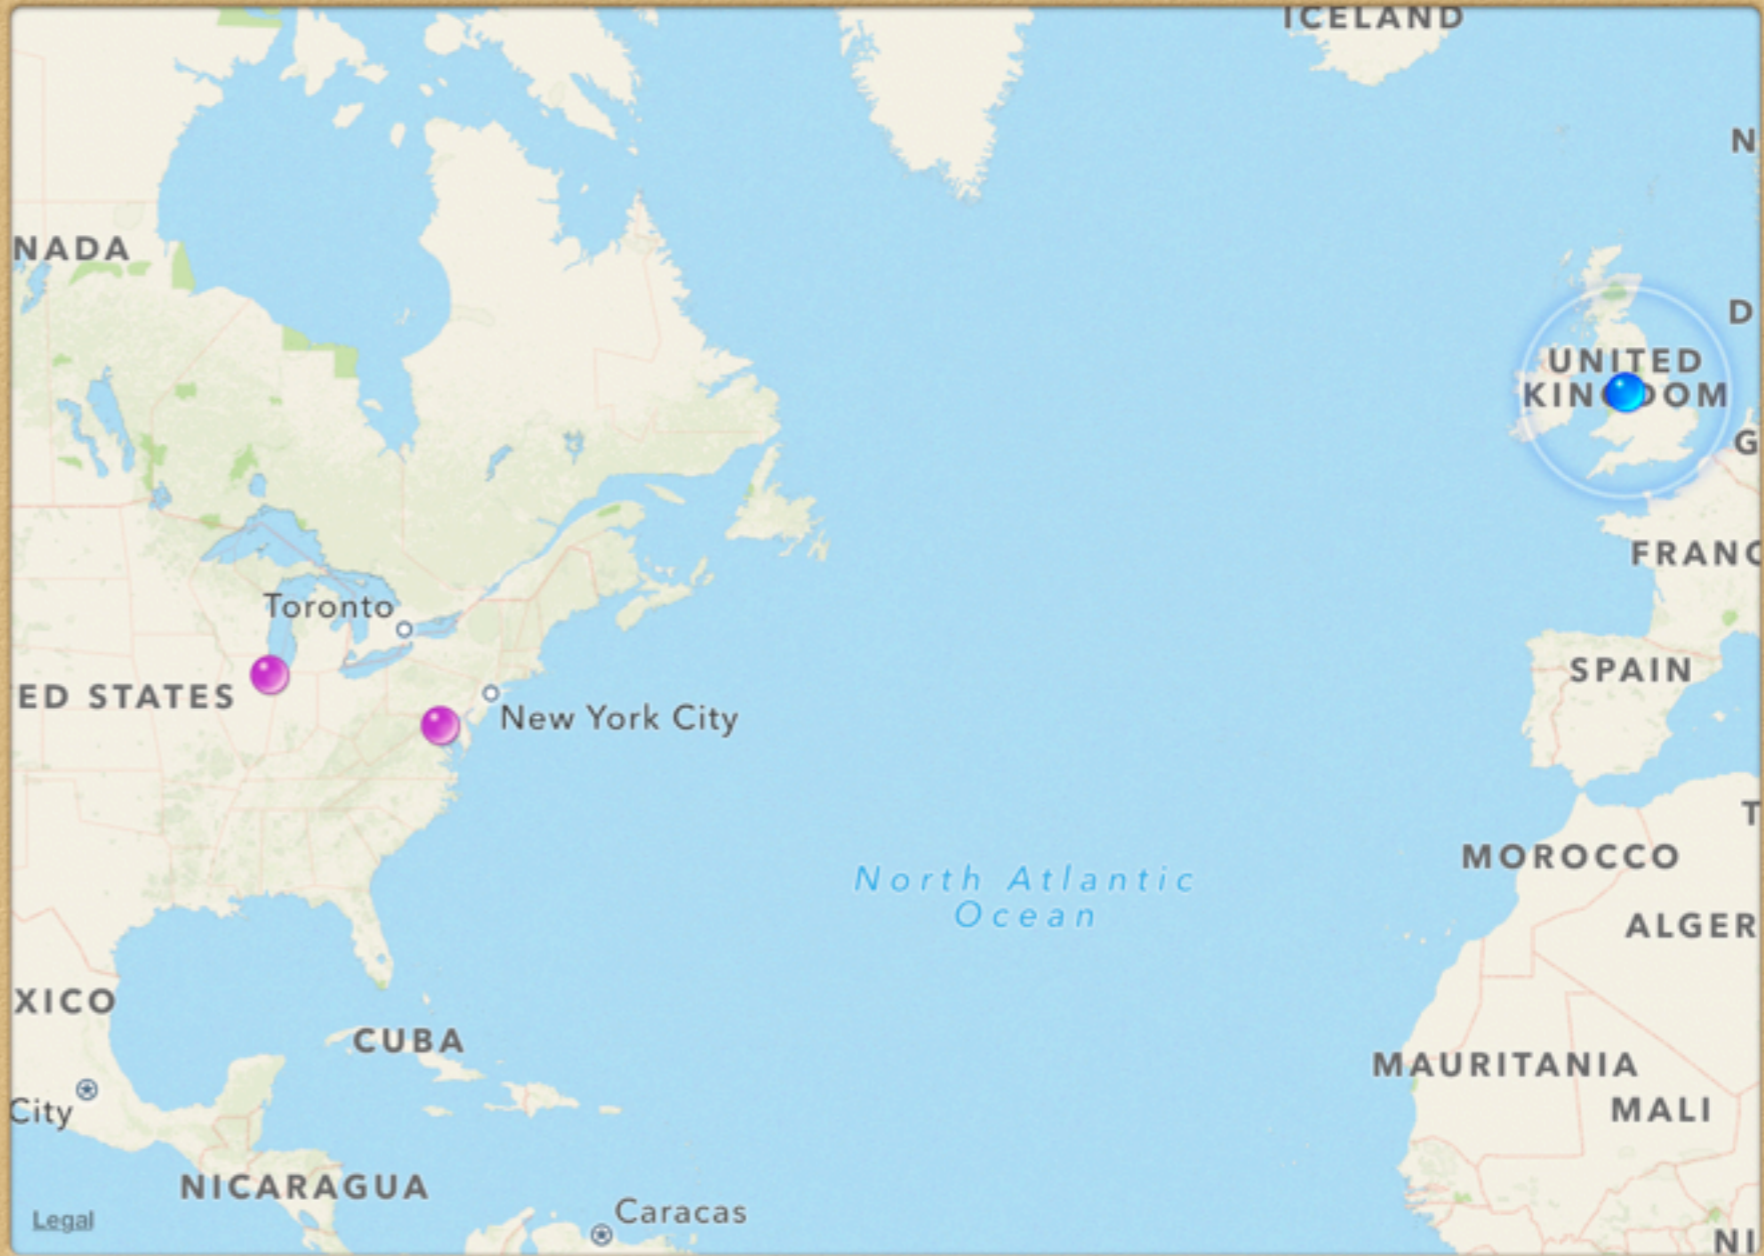

99+ mi

14:17

Location Not Available

patmahon@me.com

Send iMessage

Name **MacMania test**

Details

Ends **Tue 11 Sep at 14:00**