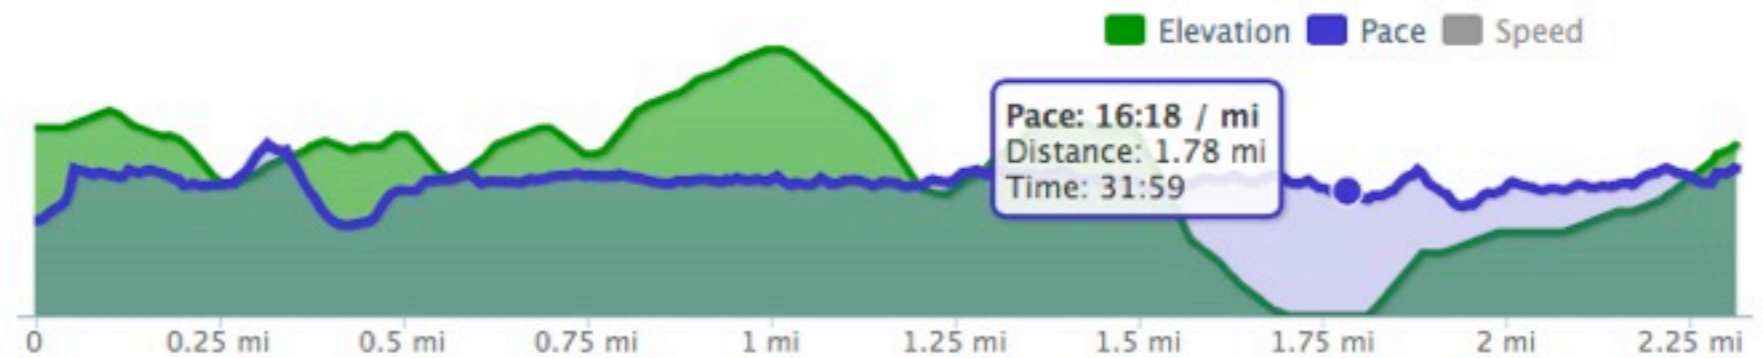

Route: None (add to your routes) Map Viewable By: [User Icon]