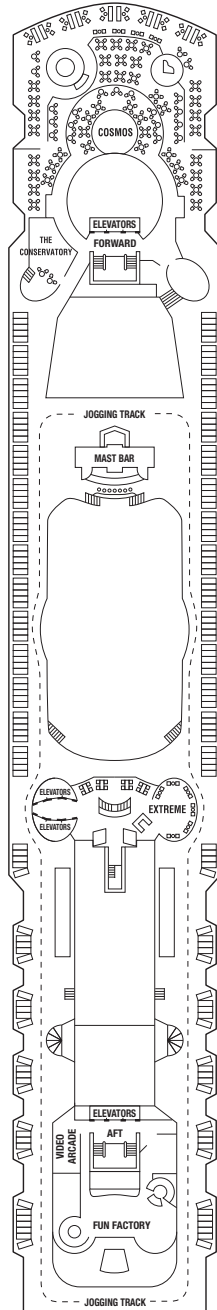

Ship Specifications

Occupancy: 2,034
Tonnage: 91,000
Length: 965 feet
Beam: 105 feet
Draught: 26 feet
Cruising Speed: 24 knots
Electric Current: 110/220 AC
Ship's Registry: Malta

This Page Clockwise: Celebrity Millennium; the Ocean Grill; relaxing in the Thalassotherapy Pool.

DECK PLANS ARE NOT DRAWN TO SCALE
DECK NUMBERS REFLECT UPPER GUEST LEVELS

Sky Deck 9

Resort Deck 10

Sunrise Deck 11

Sports Deck 12

- CONVERTIBLE SOFA BED
- TWO UPPER BERTHS
- ▲ ONE UPPER BERTH
- ⌋ CONNECTING STATEROOMS
- ♿ WHEELCHAIR ACCESSIBLE STATEROOM FEATURING ROLL-IN SHOWERS

Staterooms with an upper bed and sofa bed that sleeps two, accommodate a maximum of four guests.
Staterooms 9096 and 9098 have partially obstructed views. Staterooms 9094 and 9100 have smaller verandas that are semi-private.

Celebrity Millennium® Deck Plans (continued)

Celebrity Millennium® Class

Panorama Deck 8

CS S1 S2 C1 C2 C3 FV 2B 4 9

Vista Deck 7

CS C1 C3 FV 2A 2C 4 9

Penthouse Deck 6

PS RS CS S1 S2 C1 2B 2C 5