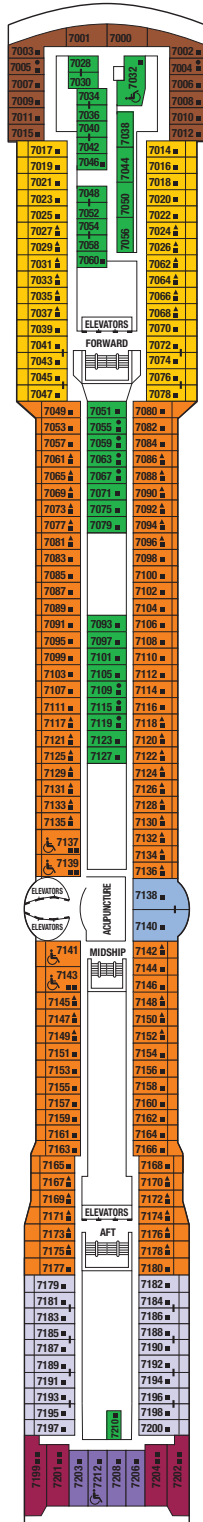

Ship Specifications

Occupancy: 2,034
Tonnage: 91,000
Length: 965 feet
Beam: 105 feet
Draught: 26 feet
Cruising Speed: 24 knots
Electric Current: 110/220 AC
Ship's Registry: Malta

This Page Clockwise: Celebrity Millennium; the Ocean Grill; relaxing in the Thalassotherapy Pool.

DECK PLANS ARE NOT DRAWN TO SCALE
DECK NUMBERS REFLECT UPPER GUEST LEVELS

Sky Deck 9

Resort Deck 10

Sunrise Deck 11

Sports Deck 12

- CONVERTIBLE SOFA BED
- TWO UPPER BERTHS
- ▲ ONE UPPER BERTH
- ⌋ CONNECTING STATEROOMS
- ♿ WHEELCHAIR ACCESSIBLE STATEROOM FEATURING ROLL-IN SHOWERS

Celebrity Millennium® Deck Plans (continued)

Celebrity Millennium® Class

Panorama Deck 8

CS S1 S2 C1 C2 C3 FV 2B 4 9

Vista Deck 7

CS C1 C3 FV 2A 2C 4 9

Penthouse Deck 6

PS RS CS S1 S2 C1 2B 2C 5

Entertainment Deck 5

■ CONVERTIBLE SOFA BED
▲ ONE UPPER BERTH

● TWO UPPER BERTHS
| CONNECTING STATEROOMS

♿ WHEELCHAIR ACCESSIBLE STATEROOM
FEATURING ROLL-IN SHOWERS

DECK PLANS ARE NOT DRAWN TO SCALE

Promenade Deck 4