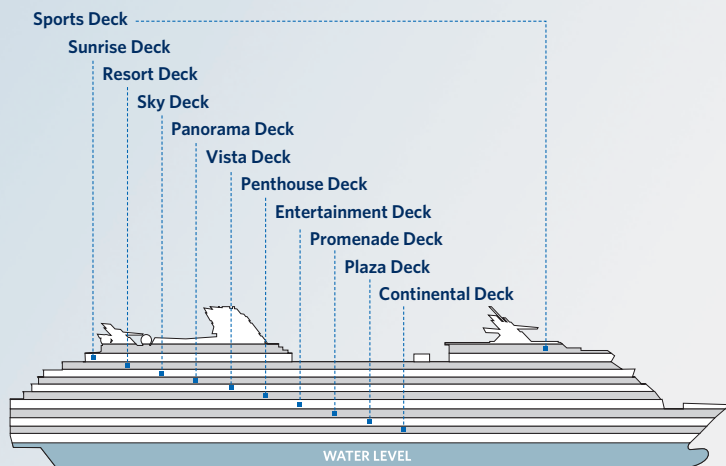

Celebrity Millennium® Deck Plans

Celebrity Millennium® Class

Highlights

- Michael's Club
- Specialty Restaurant
- Celebrity Theater
- Champagne Bar
- The Conservatory
- Fortunes Casino
- Disco/Nightclub
- Cinema
- Rendez-Vous Lounge
- Martini Bar
- Cova® Café
- AquaSpa® by Elemis®
- Thalassotherapy Pool
- Fitness Center

Ship Specifications

Occupancy: 2,034
Tonnage: 91,000
Length: 965 feet
Beam: 105 feet
Draught: 26 feet
Cruising Speed: 24 knots
Electric Current: 110/220 AC
Ship's Registry: Malta

This Page Clockwise: Celebrity Millennium; the Ocean Grill; relaxing in the Thalassotherapy Pool.

New Smoking Policy

Celebrity Cruises® has adopted a new policy on smoking that will result in a cleaner, fresher, and healthier environment on Celebrity's ships. Smoking is strictly prohibited inside all staterooms and on all stateroom verandas. Cigarette smoking is limited to designated indoor and outdoor venues, while cigar and pipe smoking is allowed in designated outdoor spaces only.

DECK NUMBERS REFLECT
 UPPER GUEST LEVELS