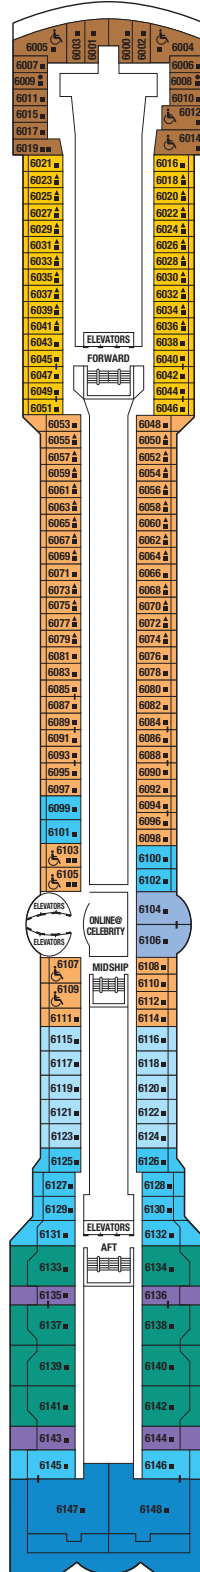

Ship Specifications

Occupancy: 2,034
Tonnage: 91,000
Length: 965 feet
Beam: 105 feet
Draught: 26 feet
Cruising Speed: 24 knots
Electric Current: 110/220 AC
Ship's Registry: Malta

This Page Clockwise: Celebrity Millennium; the Ocean Grill; relaxing in the Thalassotherapy Pool.

DECK PLANS ARE NOT DRAWN TO SCALE
DECK NUMBERS REFLECT UPPER GUEST LEVELS

Sky Deck 9

Resort Deck 10

Sunrise Deck 11

Sports Deck 12

- CONVERTIBLE SOFA BED
- TWO UPPER BERTHS
- ▲ ONE UPPER BERTH
- ⌋ CONNECTING STATEROOMS
- ♿ WHEELCHAIR ACCESSIBLE STATEROOM FEATURING ROLL-IN SHOWERS

Celebrity Millennium® Deck Plans (continued)

Celebrity Millennium® Class

Panorama Deck 8

CS S1 S2 C1 C2 C3 FV 2B 4 9

Vista Deck 7

CS C1 C3 FV 2A 2C 4 9

Penthouse Deck 6

PS RS CS S1 S2 C1 2B 2C 5

Entertainment Deck 5

■ CONVERTIBLE SOFA BED
▲ ONE UPPER BERTH

● TWO UPPER BERTHS
| CONNECTING STATEROOMS

♿ WHEELCHAIR ACCESSIBLE STATEROOM
FEATURING ROLL-IN SHOWERS

DECK PLANS ARE NOT DRAWN TO SCALE

Promenade Deck 4