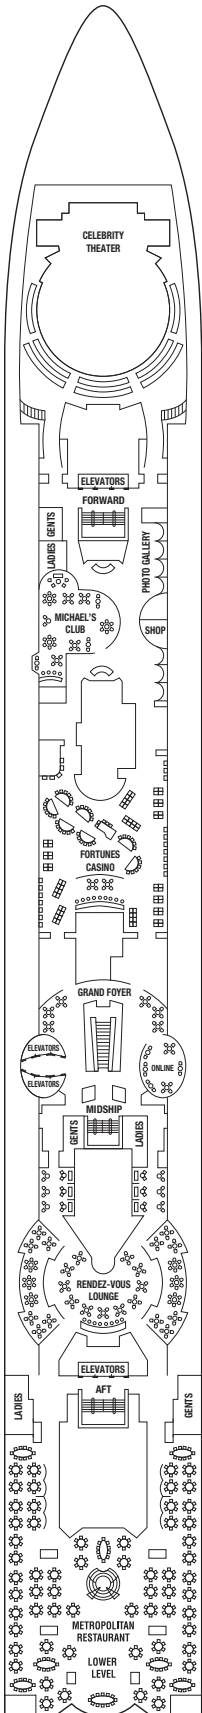

Ship Specifications

Occupancy: 2,034
Tonnage: 91,000
Length: 965 feet
Beam: 105 feet
Draught: 26 feet
Cruising Speed: 24 knots
Electric Current: 110/220 AC
Ship's Registry: Malta

This Page Clockwise: Celebrity Millennium; the Ocean Grill; relaxing in the Thalassotherapy Pool.

DECK PLANS ARE NOT DRAWN TO SCALE
DECK NUMBERS REFLECT UPPER GUEST LEVELS

Sky Deck 9

Resort Deck 10

Sunrise Deck 11

Sports Deck 12

- CONVERTIBLE SOFA BED
- TWO UPPER BERTHS
- ▲ ONE UPPER BERTH
- ⌋ CONNECTING STATEROOMS
- ♿ WHEELCHAIR ACCESSIBLE STATEROOM FEATURING ROLL-IN SHOWERS

Celebrity Millennium® Deck Plans (continued)

Celebrity Millennium® Class

Panorama Deck 8

CS S1 S2 C1 C2 C3 FV 2B 4 9

Vista Deck 7

CS C1 C3 FV 2A 2C 4 9

Penthouse Deck 6

PS RS CS S1 S2 C1 2B 2C 5

Entertainment Deck 5

■ CONVERTIBLE SOFA BED
▲ ONE UPPER BERTH

● TWO UPPER BERTHS
| CONNECTING STATEROOMS

♿ WHEELCHAIR ACCESSIBLE STATEROOM
FEATURING ROLL-IN SHOWERS

DECK PLANS ARE NOT DRAWN TO SCALE

Promenade Deck 4