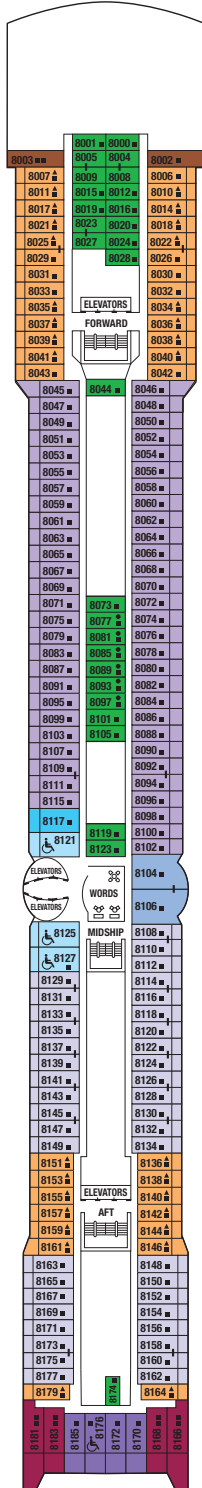

Ship Specifications

Occupancy: 2,034
Tonnage: 91,000
Length: 965 feet
Beam: 105 feet
Draught: 26 feet
Cruising Speed: 24 knots
Electric Current: 110/220 AC
Ship's Registry: Malta

This Page Clockwise: Celebrity Millennium; the Ocean Grill; relaxing in the Thalassotherapy Pool.

DECK PLANS ARE NOT DRAWN TO SCALE
DECK NUMBERS REFLECT UPPER GUEST LEVELS

Sky Deck 9

Resort Deck 10

Sunrise Deck 11

Sports Deck 12

- CONVERTIBLE SOFA BED
- TWO UPPER BERTHS
- ▲ ONE UPPER BERTH
- ⌋ CONNECTING STATEROOMS
- ♿ WHEELCHAIR ACCESSIBLE STATEROOM FEATURING ROLL-IN SHOWERS

Staterooms with an upper bed and sofa bed that sleeps two, accommodate a maximum of four guests.
Staterooms 9096 and 9098 have partially obstructed views. Staterooms 9094 and 9100 have smaller verandas that are semi-private.

Celebrity Millennium® Deck Plans (continued)

Celebrity Millennium® Class

Panorama Deck 8

CS S1 S2 C1 C2 C3 FV 2B 4 9

Vista Deck 7

CS C1 C3 FV 2A 2C 4 9

Penthouse Deck 6

PS RS CS S1 S2 C1 2B 2C 5