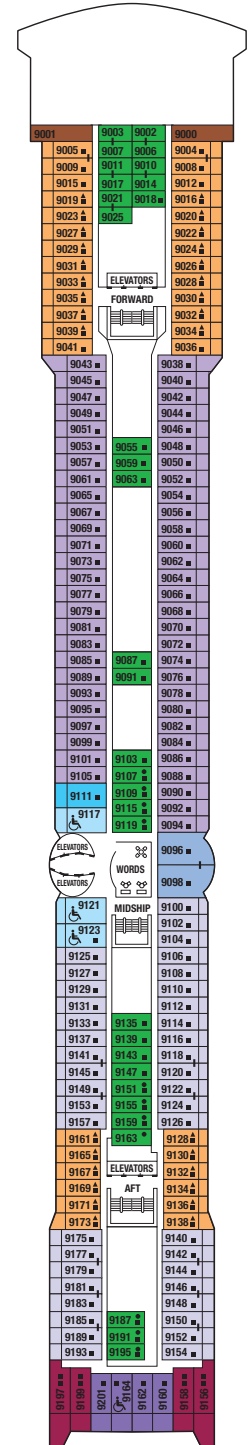

Ship Specifications

Occupancy: 2,034
Tonnage: 91,000
Length: 965 feet
Beam: 105 feet
Draught: 26 feet
Cruising Speed: 24 knots
Electric Current: 110/220 AC
Ship's Registry: Malta

This Page Clockwise: Celebrity Millennium; the Ocean Grill; relaxing in the Thalassotherapy Pool.

DECK PLANS ARE NOT DRAWN TO SCALE
DECK NUMBERS REFLECT UPPER GUEST LEVELS

Sky Deck 9

Resort Deck 10

Sunrise Deck 11

Sports Deck 12

- CONVERTIBLE SOFA BED
- TWO UPPER BERTHS
- ▲ ONE UPPER BERTH
- ⌋ CONNECTING STATEROOMS
- ♿ WHEELCHAIR ACCESSIBLE STATEROOM FEATURING ROLL-IN SHOWERS

Staterooms with an upper bed and sofa bed that sleeps two, accommodate a maximum of four guests.
Staterooms 9096 and 9098 have partially obstructed views. Staterooms 9094 and 9100 have smaller verandas that are semi-private.

Celebrity Millennium® Deck Plans (continued)

Celebrity Millennium® Class

Panorama Deck 8

CS S1 S2 C1 C2 C3 FV 2B 4 9

Vista Deck 7

CS C1 C3 FV 2A 2C 4 9

Penthouse Deck 6

PS RS CS S1 S2 C1 2B 2C 5