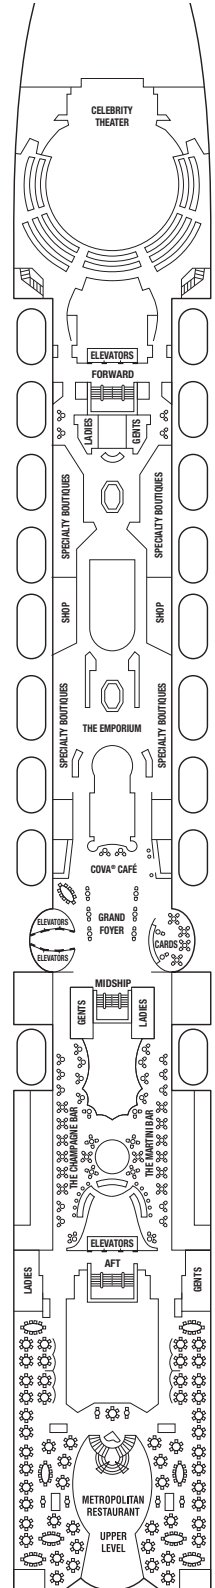

Ship Specifications

Occupancy: 2,034
Tonnage: 91,000
Length: 965 feet
Beam: 105 feet
Draught: 26 feet
Cruising Speed: 24 knots
Electric Current: 110/220 AC
Ship's Registry: Malta

This Page Clockwise: Celebrity Millennium; the Ocean Grill; relaxing in the Thalassotherapy Pool.

DECK PLANS ARE NOT DRAWN TO SCALE
DECK NUMBERS REFLECT UPPER GUEST LEVELS

Sky Deck 9

Resort Deck 10

Sunrise Deck 11

Sports Deck 12

- CONVERTIBLE SOFA BED
- TWO UPPER BERTHS
- ▲ ONE UPPER BERTH
- ⌋ CONNECTING STATEROOMS
- ♿ WHEELCHAIR ACCESSIBLE STATEROOM FEATURING ROLL-IN SHOWERS

Celebrity Millennium® Deck Plans (continued)

Celebrity Millennium® Class

Panorama Deck 8

CS S1 S2 C1 C2 C3 FV 2B 4 9

Vista Deck 7

CS C1 C3 FV 2A 2C 4 9

Penthouse Deck 6

PS RS CS S1 S2 C1 2B 2C 5

Entertainment Deck 5

■ CONVERTIBLE SOFA BED
▲ ONE UPPER BERTH

● TWO UPPER BERTHS
| CONNECTING STATEROOMS

♿ WHEELCHAIR ACCESSIBLE STATEROOM
FEATURING ROLL-IN SHOWERS

DECK PLANS ARE NOT DRAWN TO SCALE

Promenade Deck 4