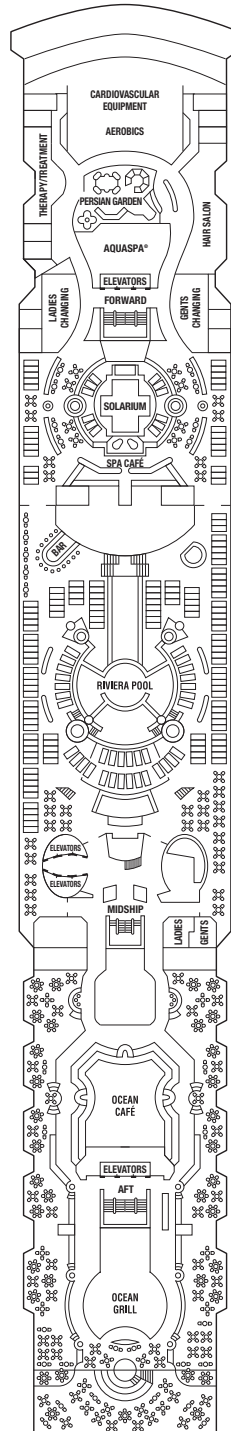

Celebrity Millennium® Deck Plans

Celebrity Millennium® Class

Highlights

- Michael's Club
- Specialty Restaurant
- Celebrity Theater
- Champagne Bar
- The Conservatory
- Fortunes Casino
- Disco/Nightclub
- Cinema
- Rendez-Vous Lounge
- Martini Bar
- Cova® Café
- AquaSpa® by Elemis®
- Thalassotherapy Pool
- Fitness Center

Ship Specifications

Occupancy: 2,034
Tonnage: 91,000
Length: 965 feet
Beam: 105 feet
Draught: 26 feet
Cruising Speed: 24 knots
Electric Current: 110/220 AC
Ship's Registry: Malta

This Page Clockwise: Celebrity Millennium; the Ocean Grill; relaxing in the Thalassotherapy Pool.

DECK PLANS ARE NOT DRAWN TO SCALE
DECK NUMBERS REFLECT UPPER GUEST LEVELS

Sky Deck 9

Resort Deck 10

Sunrise Deck 11

Sports Deck 12

- CONVERTIBLE SOFA BED
- TWO UPPER BERTHS
- ▲ ONE UPPER BERTH
- ⌋ CONNECTING STATEROOMS
- ♿ WHEELCHAIR ACCESSIBLE STATEROOM FEATURING ROLL-IN SHOWERS

Celebrity Millennium® Deck Plans (continued)

Celebrity Millennium® Class

Panorama Deck 8

CS S1 S2 C1 C2 C3 FV 2B 4 9

Vista Deck 7

CS C1 C3 FV 2A 2C 4 9

Penthouse Deck 6

PS RS CS S1 S2 C1 2B 2C 5