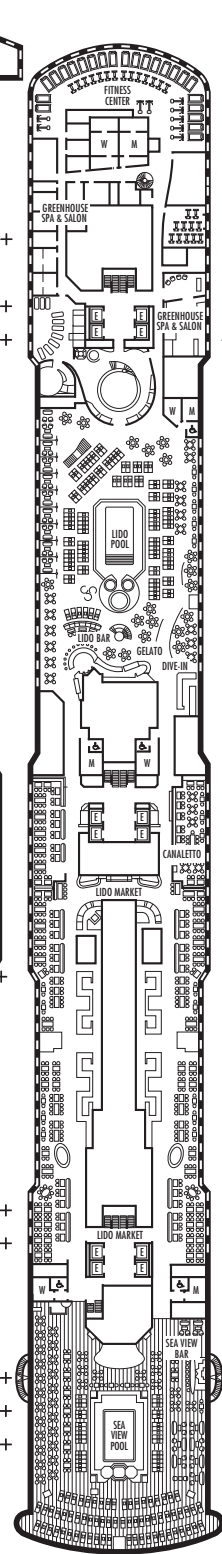

SQ SA SB SC

Neptune Suites: 2 lower beds convertible to 1 king-size bed, bathroom with dual-sink vanity, full-size whirlpool bath & shower & additional shower stall, large sitting area, private verandah, floor-to-ceiling windows.

SS SY

Signature Suites: 2 lower beds convertible to 1 king-size bed, 1 murphy bed for 1 person, bathroom with dual-sink vanity, full-size whirlpool bath & shower & additional shower stall, large sitting area, private verandah, floor-to-ceiling windows.

AS A B BC

Vista Suites: 2 lower beds convertible to 1 queen-size bed, shower, sitting area, private verandah, refrigerator, floor-to-ceiling windows.

VERANDAH STATEROOMS

VQ VS V VA VB VC VD VE VF VH

Verandah: 2 lower beds convertible to 1 queen-size bed, shower, sitting area, private verandah, floor-to-ceiling windows.

OCEAN-VIEW STATEROOMS

FA FB

Family: 2 lower beds convertible to 1 queen-size bed, 1 sofa bed for 2 persons & 1 upper bed. 2 bathrooms — one with bathtub, shower, sink & toilet, one with shower & sink.

CQ C D E F

Large: 2 lower beds convertible to 1 queen-size bed, shower.

OO

Single: 1 lower bed, shower.

INTERIOR STATEROOMS

OQ I J K L N

Large or Standard: 2 lower beds convertible to 1 queen-size bed, shower.

▼ Spa Suites and Staterooms. Opt for the serenity of a Spa Suite or Stateroom, featuring modern spa amenities.