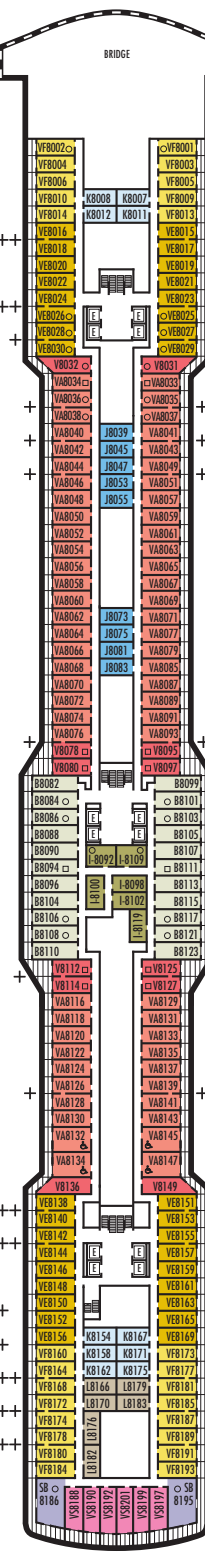

SQ SA SB SC

Neptune Suites: 2 lower beds convertible to 1 king-size bed, bathroom with dual-sink vanity, full-size whirlpool bath & shower & additional shower stall, large sitting area, private verandah, floor-to-ceiling windows.

SS SY

Signature Suites: 2 lower beds convertible to 1 king-size bed, 1 murphy bed for 1 person, bathroom with dual-sink vanity, full-size whirlpool bath & shower & additional shower stall, large sitting area, private verandah, floor-to-ceiling windows.

AS A B BC

Vista Suites: 2 lower beds convertible to 1 queen-size bed, shower, sitting area, private verandah, refrigerator, floor-to-ceiling windows.

VERANDAH STATEROOMS

VQ VS V VA VB VC VD VE VF VH

Verandah: 2 lower beds convertible to 1 queen-size bed, shower, sitting area, private verandah, floor-to-ceiling windows.

OCEAN-VIEW STATEROOMS

FA FB

Family: 2 lower beds convertible to 1 queen-size bed, 1 sofa bed for 2 persons & 1 upper bed. 2 bathrooms — one with bathtub, shower, sink & toilet, one with shower & sink.

CQ C D E F

Large: 2 lower beds convertible to 1 queen-size bed, shower.

OO

Single: 1 lower bed, shower.

INTERIOR STATEROOMS

OQ I J K L N

Large or Standard: 2 lower beds convertible to 1 queen-size bed, shower.

▼ Spa Suites and Staterooms. Opt for the serenity of a Spa Suite or Stateroom, featuring modern spa amenities.