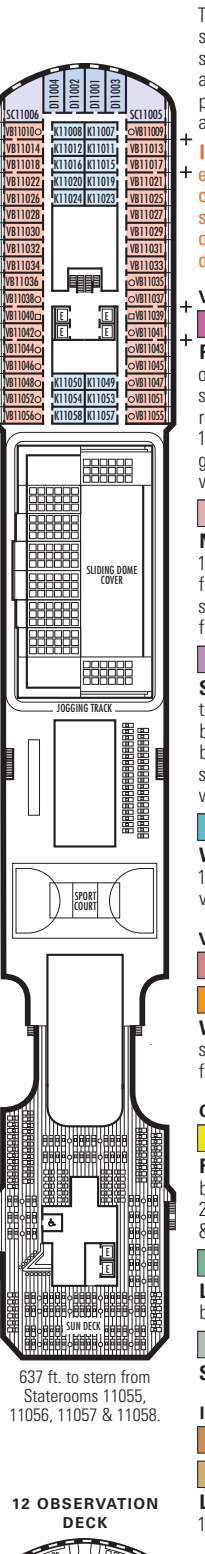

SQ SA SB SC

Neptune Suites: 2 lower beds convertible to 1 king-size bed, bathroom with dual-sink vanity, full-size whirlpool bath & shower & additional shower stall, large sitting area, private verandah, floor-to-ceiling windows.

SS SY

Signature Suites: 2 lower beds convertible to 1 king-size bed, 1 murphy bed for 1 person, bathroom with dual-sink vanity, full-size whirlpool bath & shower & additional shower stall, large sitting area, private verandah, floor-to-ceiling windows.

AS A B BC

Vista Suites: 2 lower beds convertible to 1 queen-size bed, shower, sitting area, private verandah, refrigerator, floor-to-ceiling windows.

VERANDAH STATEROOMS

VQ VS V VA VB VC VD VE VF VH

Verandah: 2 lower beds convertible to 1 queen-size bed, shower, sitting area, private verandah, floor-to-ceiling windows.

OCEAN-VIEW STATEROOMS

FA FB

Family: 2 lower beds convertible to 1 queen-size bed, 1 sofa bed for 2 persons & 1 upper bed. 2 bathrooms — one with bathtub, shower, sink & toilet, one with shower & sink.

CQ C D E F

Large: 2 lower beds convertible to 1 queen-size bed, shower.

OO

Single: 1 lower bed, shower.

INTERIOR STATEROOMS

OQ I J K L N

Large or Standard: 2 lower beds convertible to 1 queen-size bed, shower.

▼ Spa Suites and Staterooms. Opt for the serenity of a Spa Suite or Stateroom, featuring modern spa amenities.