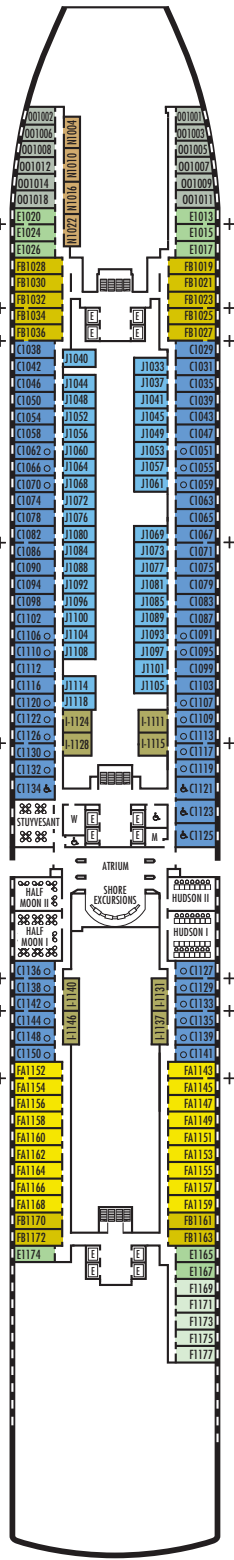

**1 MAIN DECK**  
Staterooms 1001–1177  
162 ft. from bow to  
Staterooms 1001 & 1002.

115 ft. to stern from  
Stateroom 1177.

**2 PLAZA DECK**

**4 BEETHOVEN DECK**  
Staterooms 4001–4221  
106 ft. from bow to  
Staterooms 4001 & 4002.

8 ft. to stern from  
Staterooms 4194 & 4221.

**3 PROMENADE DECK**

**5 GERSHWIN DECK**  
Staterooms 5001–5225  
106 ft. from bow to  
Staterooms 5001 & 5002.

10 ft. to stern from  
Staterooms 5206 & 5225.

**SHIP SPECIFICATIONS & FACILITIES**

- 2,650 Guests
- 99,500 Gross Tons
- 975 Feet Long
- Automatic Stabilizers
- 13 Guest Decks
- 12 Guest Elevators
- Dining Venues To Be Revealed
- 4 Performance Spaces
- Outdoor Swimming Pools (one with sliding glass roof)
- Spa & Salon
- Fitness Center
- Suite Lounge
- Duty-free Shops
- Internet Center
- Library
- Casino
- Basketball Court
- Volleyball Court

**STATEROOM SYMBOL LEGEND**

- Triple (2 lower beds, 1 sofa bed)
- Quad (2 lower beds, 1 sofa bed, 1 upper)
- ▶ Quad (2 lower beds, 1 sofa bed, 1 Murphy bed)
- Double (2 lower beds convertible to 1 king-size bed, no Murphy bed)
- + Connecting rooms
- ◆ Floor-to-ceiling windows
- \* Shower only
- ◆ Staterooms have solid steel verandah railings instead of clear-view Plexiglas® railings
- ♿ Suites SA7094, A6150 & A6148, and staterooms VA8147, VA8145, VA8134, VA8132, I-7108, I-7101, I-6131, I-6116, V5171, V5152, I-5129, I-5112, V5057, V5055, V5054, V5052, V4167, V4146, V4107, V4096, C1134, C1125, C1123, C1121 are wheelchair accessible, roll-in shower only.