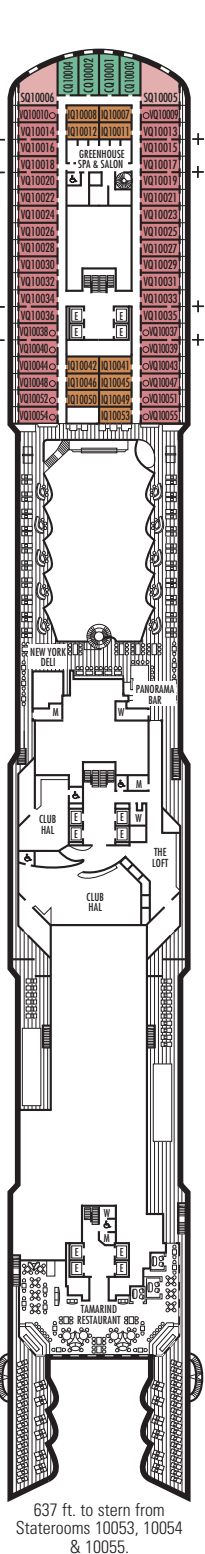

SQ SA SB SC

Neptune Suites: 2 lower beds convertible to 1 king-size bed, bathroom with dual-sink vanity, full-size whirlpool bath & shower & additional shower stall, large sitting area, private verandah, floor-to-ceiling windows.

SS SY

Signature Suites: 2 lower beds convertible to 1 king-size bed, 1 murphy bed for 1 person, bathroom with dual-sink vanity, full-size whirlpool bath & shower & additional shower stall, large sitting area, private verandah, floor-to-ceiling windows.

AS A B BC

Vista Suites: 2 lower beds convertible to 1 queen-size bed, shower, sitting area, private verandah, refrigerator, floor-to-ceiling windows.

VERANDAH STATEROOMS

VQ VS V VA VB VC VD VE VF VH

Verandah: 2 lower beds convertible to 1 queen-size bed, shower, sitting area, private verandah, floor-to-ceiling windows.

OCEAN-VIEW STATEROOMS

FA FB

Family: 2 lower beds convertible to 1 queen-size bed, 1 sofa bed for 2 persons & 1 upper bed. 2 bathrooms — one with bathtub, shower, sink & toilet, one with shower & sink.

CQ C D E F

Large: 2 lower beds convertible to 1 queen-size bed, shower.

OO

Single: 1 lower bed, shower.

INTERIOR STATEROOMS

OQ I J K L N

Large or Standard: 2 lower beds convertible to 1 queen-size bed, shower.

▼ Spa Suites and Staterooms. Opt for the serenity of a Spa Suite or Stateroom, featuring modern spa amenities.