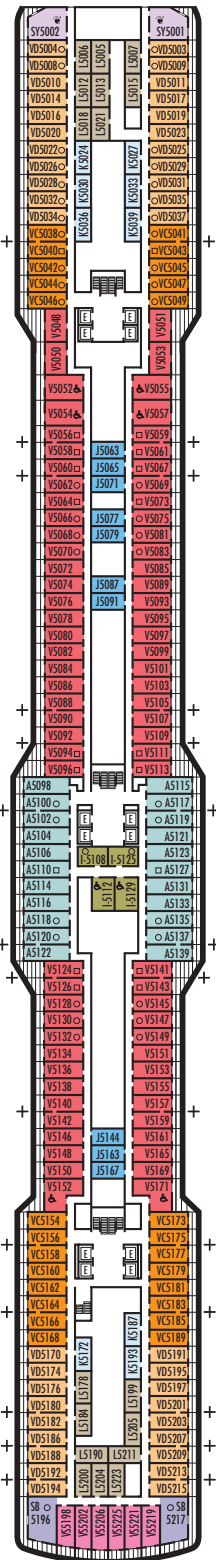

**1 MAIN DECK**  
Staterooms 1001–1177  
162 ft. from bow to  
Staterooms 1001 & 1002.

115 ft. to stern from  
Stateroom 1177.

**2 PLAZA DECK**

**4 BEETHOVEN DECK**  
Staterooms 4001–4221  
106 ft. from bow to  
Staterooms 4001 & 4002.

8 ft. to stern from  
Staterooms 4194 & 4221.

**3 PROMENADE DECK**

**5 GERSHWIN DECK**  
Staterooms 5001–5225  
106 ft. from bow to  
Staterooms 5001 & 5002.

10 ft. to stern from  
Staterooms 5206 & 5225.

**SHIP SPECIFICATIONS & FACILITIES**

- 2,650 Guests
- 99,500 Gross Tons
- 975 Feet Long
- Automatic Stabilizers
- 13 Guest Decks
- 12 Guest Elevators
- Dining Venues To Be Revealed
- 4 Performance Spaces
- Outdoor Swimming Pools (one with sliding glass roof)
- Spa & Salon
- Fitness Center
- Suite Lounge
- Duty-free Shops
- Internet Center
- Library
- Casino
- Basketball Court
- Volleyball Court

**STATEROOM SYMBOL LEGEND**

- Triple (2 lower beds, 1 sofa bed)
- Quad (2 lower beds, 1 sofa bed, 1 upper)
- ▶ Quad (2 lower beds, 1 sofa bed, 1 Murphy bed)
- Double (2 lower beds convertible to 1 king-size bed, no Murphy bed)
- + Connecting rooms
- ◆ Floor-to-ceiling windows
- \* Shower only
- ◆ Staterooms have solid steel verandah railings instead of clear-view Plexiglas® railings
- ♿ Suites SA7094, A6150 & A6148, and staterooms VA8147, VA8145, VA8134, VA8132, I-7108, I-7101, I-6131, I-6116, V5171, V5152, I-5129, I-5112, V5057, V5055, V5054, V5052, V4167, V4146, V4107, V4096, C1134, C1125, C1123, C1121 are wheelchair accessible, roll-in shower only.