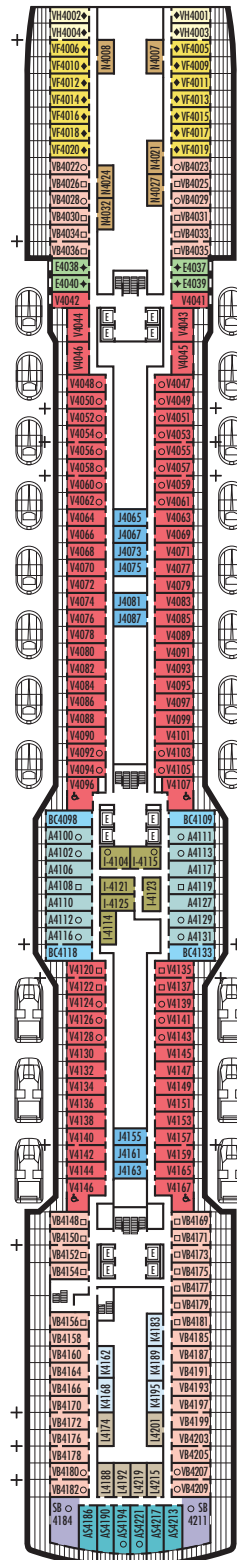

**1 MAIN DECK**  
Staterooms 1001–1177  
162 ft. from bow to  
Staterooms 1001 & 1002.

115 ft. to stern from  
Stateroom 1177.

**2 PLAZA DECK**

**4 BEETHOVEN DECK**  
Staterooms 4001–4221  
106 ft. from bow to  
Staterooms 4001 & 4002.

8 ft. to stern from  
Staterooms 4194 & 4221.

**3 PROMENADE DECK**

**5 GERSHWIN DECK**  
Staterooms 5001–5225  
106 ft. from bow to  
Staterooms 5001 & 5002.

10 ft. to stern from  
Staterooms 5206 & 5225.

**SHIP SPECIFICATIONS & FACILITIES**

- 2,650 Guests
- 99,500 Gross Tons
- 975 Feet Long
- Automatic Stabilizers
- 13 Guest Decks
- 12 Guest Elevators
- Dining Venues To Be Revealed
- 4 Performance Spaces
- Outdoor Swimming Pools (one with sliding glass roof)
- Spa & Salon
- Fitness Center
- Suite Lounge
- Duty-free Shops
- Internet Center
- Library
- Casino
- Basketball Court
- Volleyball Court

**STATEROOM SYMBOL LEGEND**

- Triple (2 lower beds, 1 sofa bed)
- Quad (2 lower beds, 1 sofa bed, 1 upper)
- ▶ Quad (2 lower beds, 1 sofa bed, 1 Murphy bed)
- Double (2 lower beds convertible to 1 king-size bed, no Murphy bed)
- + Connecting rooms
- ◆ Floor-to-ceiling windows
- \* Shower only
- ◆ Staterooms have solid steel verandah railings instead of clear-view Plexiglas® railings
- ♿ Suites SA7094, A6150 & A6148, and staterooms VA8147, VA8145, VA8134, VA8132, I-7108, I-7101, I-6131, I-6116, V5171, V5152, I-5129, I-5112, V5057, V5055, V5054, V5052, V4167, V4146, V4107, V4096, C1134, C1125, C1123, C1121 are wheelchair accessible, roll-in shower only.