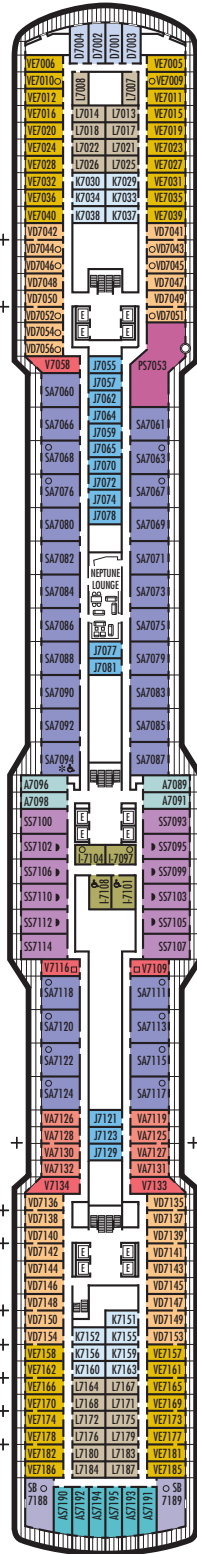

SQ SA SB SC

Neptune Suites: 2 lower beds convertible to 1 king-size bed, bathroom with dual-sink vanity, full-size whirlpool bath & shower & additional shower stall, large sitting area, private verandah, floor-to-ceiling windows.

SS SY

Signature Suites: 2 lower beds convertible to 1 king-size bed, 1 murphy bed for 1 person, bathroom with dual-sink vanity, full-size whirlpool bath & shower & additional shower stall, large sitting area, private verandah, floor-to-ceiling windows.

AS A B BC

Vista Suites: 2 lower beds convertible to 1 queen-size bed, shower, sitting area, private verandah, refrigerator, floor-to-ceiling windows.

VERANDAH STATEROOMS

VQ VS V VA VB VC VD VE VF VH

Verandah: 2 lower beds convertible to 1 queen-size bed, shower, sitting area, private verandah, floor-to-ceiling windows.

OCEAN-VIEW STATEROOMS

FA FB

Family: 2 lower beds convertible to 1 queen-size bed, 1 sofa bed for 2 persons & 1 upper bed. 2 bathrooms — one with bathtub, shower, sink & toilet, one with shower & sink.

CQ C D E F

Large: 2 lower beds convertible to 1 queen-size bed, shower.

OO

Single: 1 lower bed, shower.

INTERIOR STATEROOMS

OQ I J K L N

Large or Standard: 2 lower beds convertible to 1 queen-size bed, shower.

▼ Spa Suites and Staterooms. Opt for the serenity of a Spa Suite or Stateroom, featuring modern spa amenities.