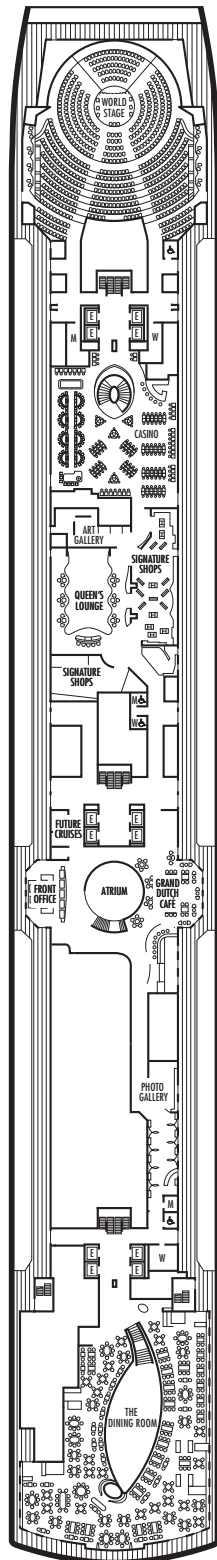

**1 MAIN DECK**  
Staterooms 1001–1177  
162 ft. from bow to  
Staterooms 1001 & 1002.

115 ft. to stern from  
Stateroom 1177.

**2 PLAZA DECK**

**4 BEETHOVEN DECK**  
Staterooms 4001–4221  
106 ft. from bow to  
Staterooms 4001 & 4002.

8 ft. to stern from  
Staterooms 4194 & 4221.

**3 PROMENADE DECK**

**5 GERSHWIN DECK**  
Staterooms 5001–5225  
106 ft. from bow to  
Staterooms 5001 & 5002.

10 ft. to stern from  
Staterooms 5206 & 5225.

**SHIP SPECIFICATIONS & FACILITIES**

- 2,650 Guests
- 99,500 Gross Tons
- 975 Feet Long
- Automatic Stabilizers
- 13 Guest Decks
- 12 Guest Elevators
- Dining Venues To Be Revealed
- 4 Performance Spaces
- Outdoor Swimming Pools (one with sliding glass roof)
- Spa & Salon
- Fitness Center
- Suite Lounge
- Duty-free Shops
- Internet Center
- Library
- Casino
- Basketball Court
- Volleyball Court

**STATEROOM SYMBOL LEGEND**

- Triple (2 lower beds, 1 sofa bed)
- Quad (2 lower beds, 1 sofa bed, 1 upper)
- ▶ Quad (2 lower beds, 1 sofa bed, 1 Murphy bed)
- Double (2 lower beds convertible to 1 king-size bed, no Murphy bed)
- + Connecting rooms
- ◆ Floor-to-ceiling windows
- \* Shower only
- ◆ Staterooms have solid steel verandah railings instead of clear-view Plexiglas® railings
- ♿ Suites SA7094, A6150 & A6148, and staterooms VA8147, VA8145, VA8134, VA8132, I-7108, I-7101, I-6131, I-6116, V5171, V5152, I-5129, I-5112, V5057, V5055, V5054, V5052, V4167, V4146, V4107, V4096, C1134, C1125, C1123, C1121 are wheelchair accessible, roll-in shower only.