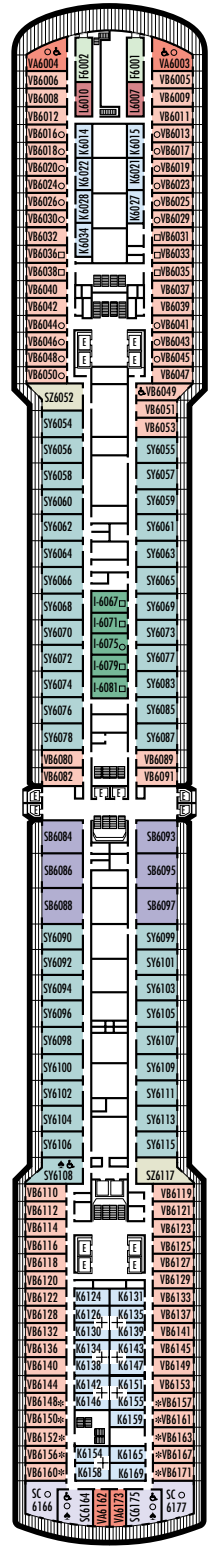

MAIN DECK
Staterooms 1001–1127
252 ft. from bow to
Staterooms 1001 & 1002.

LOWER PROMENADE DECK

PROMENADE DECK

UPPER PROMENADE DECK
Staterooms 4001–4185
102 ft. from bow to
Staterooms 4001 & 4002.

VERANDAH DECK
Staterooms 5001–5191
102 ft. from bow to
Staterooms 5001 & 5002.

UPPER VERANDAH DECK
Staterooms 6001–6177
112 ft. from bow to
Staterooms 6003 & 6004.

102 ft. to stern from
Staterooms 1123 & 1127.

9 ft. to stern from
Staterooms 4174 & 4179.

23 ft. to stern from
Staterooms 5184 & 5185.

21 ft. to stern from
Staterooms 6162 & 6173.

STATEROOM SYMBOL LEGEND

- Triple (2 lower beds, 1 sofa bed)
- Quad (2 lower beds, 1 sofa bed, 1 upper)
- △ Partial sea view
- × Fully obstructed view
- ⊕ Connecting rooms
- * Shower only
- ♠ Single-sink vanity

- ◆ Staterooms have solid steel verandah railings instead of clear-view Plexiglas® railings
- ♿ Staterooms SS8068, SC6175, SC6164, SY5002, SY5001 are wheelchair accessible, bathtub and roll-in shower. Staterooms I-8037, VA8032, VA8031, SY6108, VB6049, VA6004, VA6003, VF5140, VF5137, VF5054, VF5051, VD4132, VD4131, H4090, H4089, VD4052, VD4051, D1100, C1082, C1081, J1074, N1012 & N1011 are wheelchair accessible, roll-in shower only.