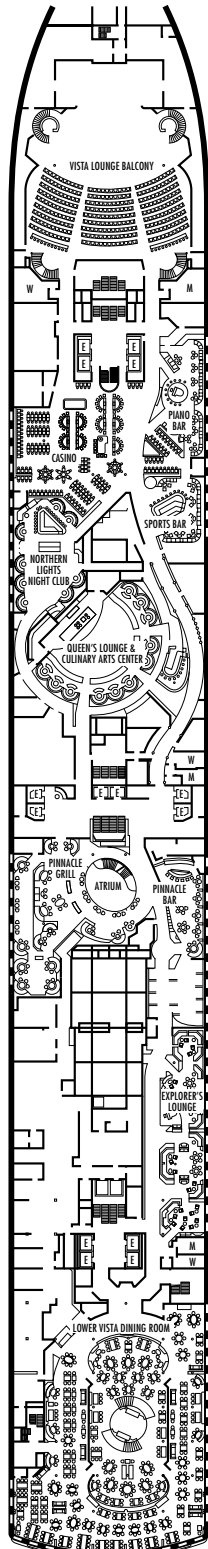

MAIN DECK
Staterooms 1001–1127
252 ft. from bow to
Staterooms 1001 & 1002.

LOWER PROMENADE DECK

PROMENADE DECK

UPPER PROMENADE DECK
Staterooms 4001–4185
102 ft. from bow to
Staterooms 4001 & 4002.

VERANDAH DECK
Staterooms 5001–5191
102 ft. from bow to
Staterooms 5001 & 5002.

UPPER VERANDAH DECK
Staterooms 6001–6177
112 ft. from bow to
Staterooms 6003 & 6004.

102 ft. to stern from
Staterooms 1123 & 1127.

9 ft. to stern from
Staterooms 4174 & 4179.

23 ft. to stern from
Staterooms 5184 & 5185.

21 ft. to stern from
Staterooms 6162 & 6173.

STATEROOM SYMBOL LEGEND

- Triple (2 lower beds, 1 sofa bed)
- Quad (2 lower beds, 1 sofa bed, 1 upper)
- △ Partial sea view
- × Fully obstructed view
- ⊕ Connecting rooms
- * Shower only
- ♠ Single-sink vanity

- ◆ Staterooms have solid steel verandah railings instead of clear-view Plexiglas® railings
- ♿ Staterooms SS8068, SC6175, SC6164, SY5002, SY5001 are wheelchair accessible, bathtub and roll-in shower. Staterooms I-8037, VA8032, VA8031, SY6108, VB6049, VA6004, VA6003, VF5140, VF5137, VF5054, VF5051, VD4132, VD4131, H4090, H4089, VD4052, VD4051, D1100, C1082, C1081, J1074, N1012 & N1011 are wheelchair accessible, roll-in shower only.