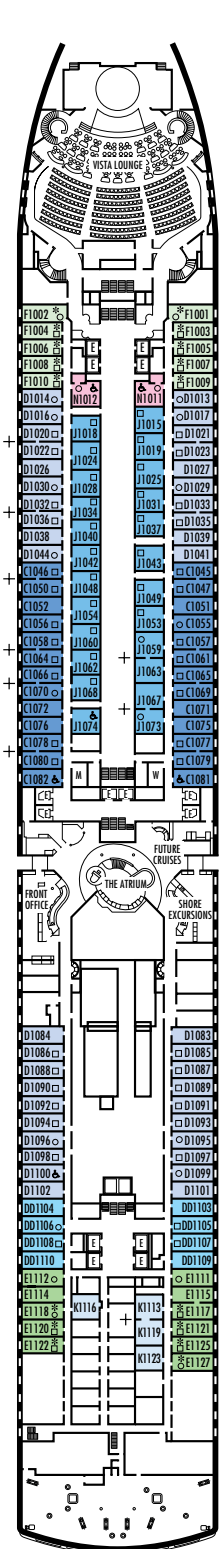

MAIN DECK
Staterooms 1001–1127
252 ft. from bow to
Staterooms 1001 & 1002.

LOWER PROMENADE DECK

PROMENADE DECK

UPPER PROMENADE DECK
Staterooms 4001–4185
102 ft. from bow to
Staterooms 4001 & 4002.

VERANDAH DECK
Staterooms 5001–5191
102 ft. from bow to
Staterooms 5001 & 5002.

UPPER VERANDAH DECK
Staterooms 6001–6177
112 ft. from bow to
Staterooms 6003 & 6004.

102 ft. to stern from
Staterooms 1123 & 1127.

9 ft. to stern from
Staterooms 4174 & 4179.

23 ft. to stern from
Staterooms 5184 & 5185.

21 ft. to stern from
Staterooms 6162 & 6173.

STATEROOM SYMBOL LEGEND

- Triple (2 lower beds, 1 sofa bed)
- Quad (2 lower beds, 1 sofa bed, 1 upper)
- △ Partial sea view
- × Fully obstructed view
- ⊕ Connecting rooms
- * Shower only
- ♠ Single-sink vanity

- ◆ Staterooms have solid steel verandah railings instead of clear-view Plexiglas® railings
- ♿ Staterooms SS8068, SC6175, SC6164, SY5002, SY5001 are wheelchair accessible, bathtub and roll-in shower. Staterooms I-8037, VA8032, VA8031, SY6108, VB6049, VA6004, VA6003, VF5140, VF5137, VF5054, VF5051, VD4132, VD4131, H4090, H4089, VD4052, VD4051, D1100, C1082, C1081, J1074, N1012 & N1011 are wheelchair accessible, roll-in shower only.