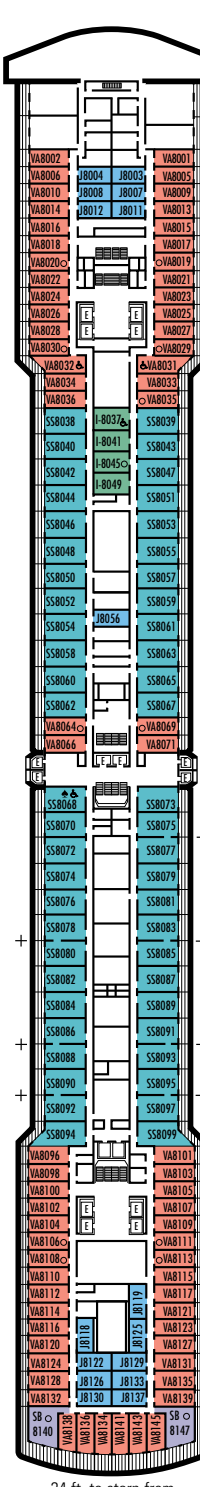

34 ft. to stern from
Staterooms 8134 & 8141.