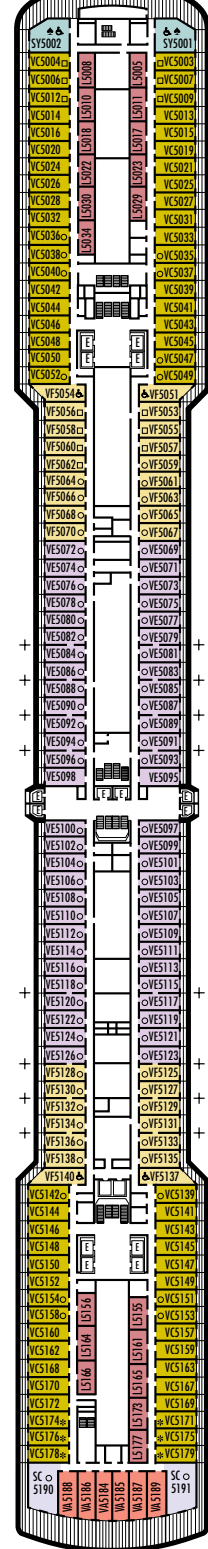

MAIN DECK
Staterooms 1001–1127
252 ft. from bow to
Staterooms 1001 & 1002.

LOWER PROMENADE DECK

PROMENADE DECK

UPPER PROMENADE DECK
Staterooms 4001–4185
102 ft. from bow to
Staterooms 4001 & 4002.

VERANDAH DECK
Staterooms 5001–5191
102 ft. from bow to
Staterooms 5001 & 5002.

UPPER VERANDAH DECK
Staterooms 6001–6177
112 ft. from bow to
Staterooms 6003 & 6004.

102 ft. to stern from
Staterooms 1123 & 1127.

9 ft. to stern from
Staterooms 4174 & 4179.

23 ft. to stern from
Staterooms 5184 & 5185.

21 ft. to stern from
Staterooms 6162 & 6173.

STATEROOM SYMBOL LEGEND

- Triple (2 lower beds, 1 sofa bed)
- Quad (2 lower beds, 1 sofa bed, 1 upper)
- △ Partial sea view
- × Fully obstructed view
- ⊕ Connecting rooms
- * Shower only
- ♠ Single-sink vanity

- ◆ Staterooms have solid steel verandah railings instead of clear-view Plexiglas® railings
- ♿ Staterooms SS8068, SC6175, SC6164, SY5002, SY5001 are wheelchair accessible, bathtub and roll-in shower. Staterooms I-8037, VA8032, VA8031, SY6108, VB6049, VA6004, VA6003, VF5140, VF5137, VF5054, VF5051, VD4132, VD4131, H4090, H4089, VD4052, VD4051, D1100, C1082, C1081, J1074, N1012 & N1011 are wheelchair accessible, roll-in shower only.