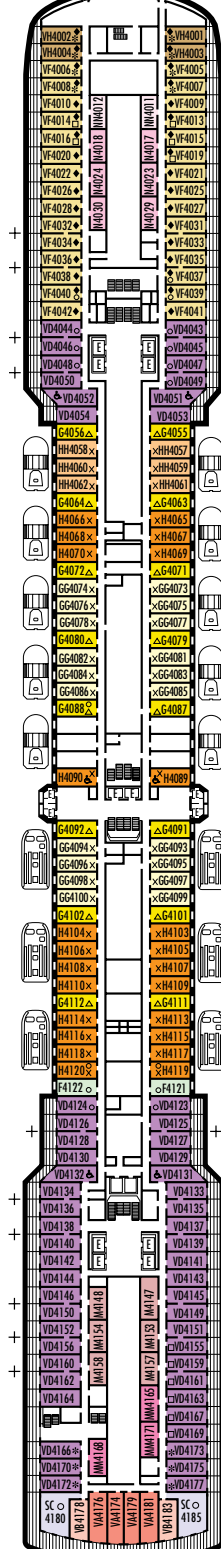

MAIN DECK
Staterooms 1001–1127
252 ft. from bow to
Staterooms 1001 & 1002.

LOWER PROMENADE DECK

PROMENADE DECK

UPPER PROMENADE DECK
Staterooms 4001–4185
102 ft. from bow to
Staterooms 4001 & 4002.

VERANDAH DECK
Staterooms 5001–5191
102 ft. from bow to
Staterooms 5001 & 5002.

UPPER VERANDAH DECK
Staterooms 6001–6177
112 ft. from bow to
Staterooms 6003 & 6004.

102 ft. to stern from
Staterooms 1123 & 1127.

9 ft. to stern from
Staterooms 4174 & 4179.

23 ft. to stern from
Staterooms 5184 & 5185.

21 ft. to stern from
Staterooms 6162 & 6173.

STATEROOM SYMBOL LEGEND

- Triple (2 lower beds, 1 sofa bed)
- Quad (2 lower beds, 1 sofa bed, 1 upper)
- △ Partial sea view
- × Fully obstructed view
- ⊕ Connecting rooms
- * Shower only
- ♠ Single-sink vanity

SHIP SPECIFICATIONS & FACILITIES

- 1,916 Guests
- 82,305 Gross Tons
- 936 Feet Long
- Automatic Stabilizers
- 11 Guest Decks
- 14 Guest Elevators
- 4 Outside Elevators
- 4 Restaurants
- 2 Show Lounges
- Outdoor Swimming Pools (one with sliding glass roof)
- Spa & Salon
- Fitness Center
- Suite Lounge
- Duty-free Shops
- Internet Center
- Library
- Casino
- Basketball Court
- Volleyball Court