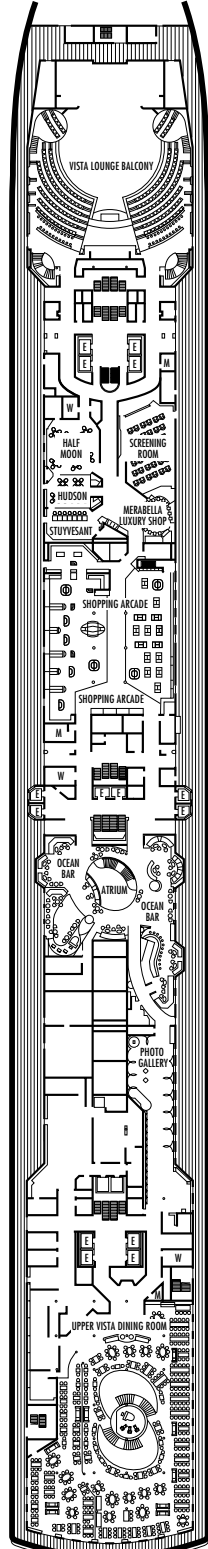

MAIN DECK
Staterooms 1001–1127
252 ft. from bow to
Staterooms 1001 & 1002.

LOWER PROMENADE DECK

PROMENADE DECK

UPPER PROMENADE DECK
Staterooms 4001–4185
102 ft. from bow to
Staterooms 4001 & 4002.

VERANDAH DECK
Staterooms 5001–5191
102 ft. from bow to
Staterooms 5001 & 5002.

UPPER VERANDAH DECK
Staterooms 6001–6177
112 ft. from bow to
Staterooms 6003 & 6004.

102 ft. to stern from
Staterooms 1123 & 1127.

9 ft. to stern from
Staterooms 4174 & 4179.

23 ft. to stern from
Staterooms 5184 & 5185.

21 ft. to stern from
Staterooms 6162 & 6173.

STATEROOM SYMBOL LEGEND

- Triple (2 lower beds, 1 sofa bed)
- Quad (2 lower beds, 1 sofa bed, 1 upper)
- △ Partial sea view
- × Fully obstructed view
- ⊕ Connecting rooms
- * Shower only
- ♠ Single-sink vanity

- ◆ Staterooms have solid steel verandah railings instead of clear-view Plexiglas® railings
- ♿ Staterooms SS8068, SC6175, SC6164, SY5002, SY5001 are wheelchair accessible, bathtub and roll-in shower. Staterooms I-8037, VA8032, VA8031, SY6108, VB6049, VA6004, VA6003, VF5140, VF5137, VF5054, VF5051, VD4132, VD4131, H4090, H4089, VD4052, VD4051, D1100, C1082, C1081, J1074, N1012 & N1011 are wheelchair accessible, roll-in shower only.