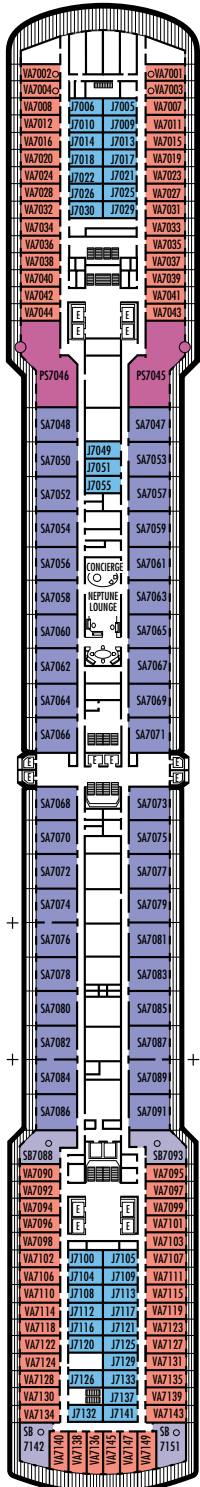

SA SB SC

Deluxe Verandah Suites: 2 lower beds convertible to 1 king-size bed, bathroom with dual-sink vanity, full-size whirlpool bath & shower & additional shower stall, large sitting area, dressing room, private verandah, 1 sofa bed for 2 persons, floor-to-ceiling windows.

SS SY SZ

Superior Verandah Suites: 2 lower beds convertible to 1 queen-size bed, bathroom with dual-sink vanity, full-size whirlpool bath & shower & additional shower stall, large sitting area, private verandah, 1 sofa bed for 1 person, floor-to-ceiling windows.

VERANDAH STATEROOMS

VA VB VC VD VE
VF VH

Deluxe Verandah Ocean-view: 2 lower beds convertible to 1 queen-size bed, bathtub & shower, sitting area, private verandah, floor-to-ceiling windows.

OCEAN-VIEW STATEROOMS

C D DD E F
G GG H HH

Large: 2 lower beds convertible to 1 queen-size bed, bathtub & shower.
Large: 2 lower beds convertible to 1 queen-size bed, bathtub & shower. All G-category staterooms have partial sea views. All GG-, H- & HH-category staterooms have fully obstructed views.

INTERIOR STATEROOMS

I
Large: 2 lower beds convertible to 1 queen-size bed, shower.
J K
Large or Standard: 2 lower beds convertible to 1 queen-size bed, shower.
L M MM N NN
Standard: 2 lower beds convertible to 1 queen-size bed, shower.

27 ft. to stern from
Staterooms 7136 & 7145.