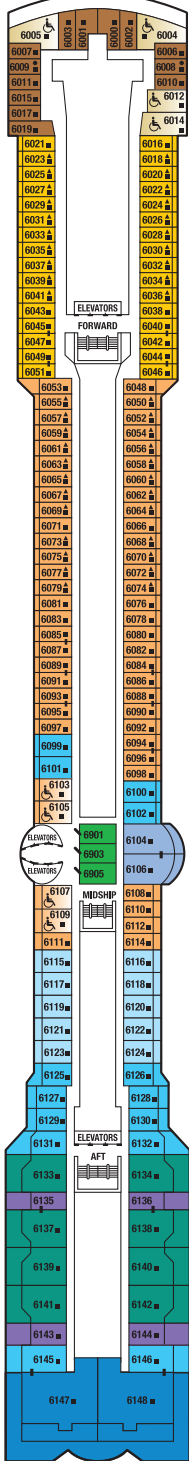

- Sports Deck
- Sunrise Deck
- Resort Deck
- Sky Deck
- Panorama Deck
- Vista Deck
- Penthouse Deck
- Entertainment Deck
- Promenade Deck
- Plaza Deck
- Continental Deck

WATER LEVEL

1. Deck 6
2. PS
   - RS
   - CS
   - S1
   - S2
   - C1
   - 2B
   - 2C
   - AX
   - 5
   - AY

Penthouse

Deck 5

Deck 4

Deck 3

Deck 2

- 7
- 8
- 11
- 12
- AZ