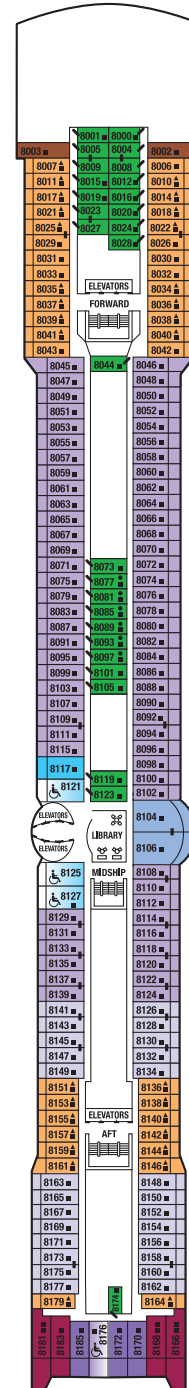

Millennium Class Infinity MilleniumSM Deck Plans

SHIP SPECIFICATIONS

Occupancy:	2,038
Tonnage:	91,000
Length:	965 feet
Beam:	105 feet
Draught:	26 feet
Cruising Speed:	24 knots
Electric Current:	110/220 AC
Ship's Registry:	Malta

DECK NUMBERS REFLECT UPPER GUEST LEVELS

- CONVERTIBLE SOFA BED
- ▲ ONE UPPER BERTH
- TWO UPPER BERTHS
- | CONNECTING STATEROOMS
- └ INSIDE STATEROOM DOOR LOCAT
- ♿ WHEELCHAIR ACCESSIBLE STA FEATURING ROLL-IN SHOWER

Deck 10

Deck 11

A1 9

Deck 12

Deck 9

CS S1 AW A2 C1 C2 C3 AC
FV 2B 4 9

Deck 8

CS S1 AW C1 C2 C3 AC
FV 2B 4 9

Deck 7

CS C1 C3 AC FV
2A 2C AX 4 9 AZ

Sports

Sunrise

Resort

Sky

Panorama

Vista