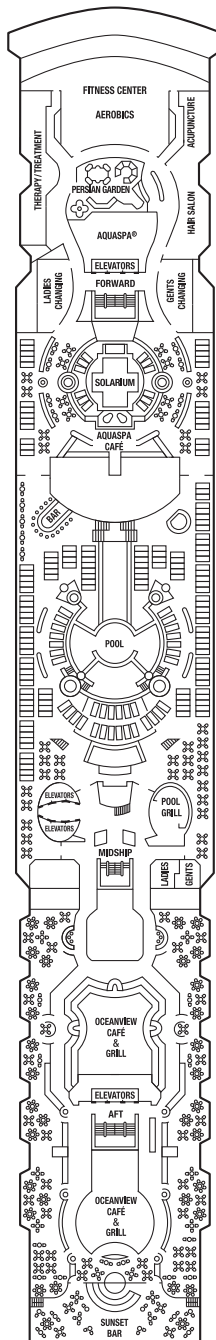

Millennium Class Infinity MilleniumSM Deck Plans

SHIP SPECIFICATIONS

Occupancy:	2,038
Tonnage:	91,000
Length:	965 feet
Beam:	105 feet
Draught:	26 feet
Cruising Speed:	24 knots
Electric Current:	110/220 AC
Ship's Registry:	Malta

DECK NUMBERS REFLECT UPPER GUEST LEVELS

- CONVERTIBLE SOFA BED
- ▲ ONE UPPER BERTH
- TWO UPPER BERTHS
- | CONNECTING STATEROOMS
- └ INSIDE STATEROOM DOOR LOCAT
- ♿ WHEELCHAIR ACCESSIBLE STA FEATURING ROLL-IN SHOWER

Deck 10

Deck 11

A1 9

Deck 12

Deck 9

CS S1 AW A2 C1 C2 C3 AC
FV 2B 4 9

Deck 8

CS S1 AW C1 C2 C3 AC
FV 2B 4 9

Deck 7

CS C1 C3 AC FV
2A 2C AX 4 9 AZ

Sports

Sunrise

Resort

Sky

Panorama

Vista