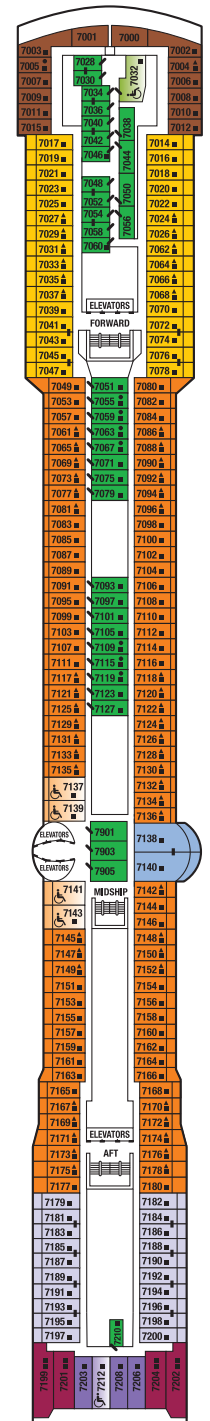

Millennium Class Infinity MilleniumSM Deck Plans

SHIP SPECIFICATIONS

Occupancy:	2,038
Tonnage:	91,000
Length:	965 feet
Beam:	105 feet
Draught:	26 feet
Cruising Speed:	24 knots
Electric Current:	110/220 AC
Ship's Registry:	Malta

DECK NUMBERS REFLECT UPPER GUEST LEVELS

- CONVERTIBLE SOFA BED
- ▲ ONE UPPER BERTH
- TWO UPPER BERTHS
- | CONNECTING STATEROOMS
- └ INSIDE STATEROOM DOOR LOCAT
- ♿ WHEELCHAIR ACCESSIBLE STA FEATURING ROLL-IN SHOWER

Deck 10

Deck 11

A1 9

Deck 12

Deck 9

CS S1 AW A2 C1 C2 C3 AC
FV 2B 4 9

Deck 8

CS S1 AW C1 C2 C3 AC
FV 2B 4 9

Deck 7

CS C1 C3 AC FV
2A 2C AX 4 9 AZ

Sports

Sunrise

Resort

Sky

Panorama

Vista