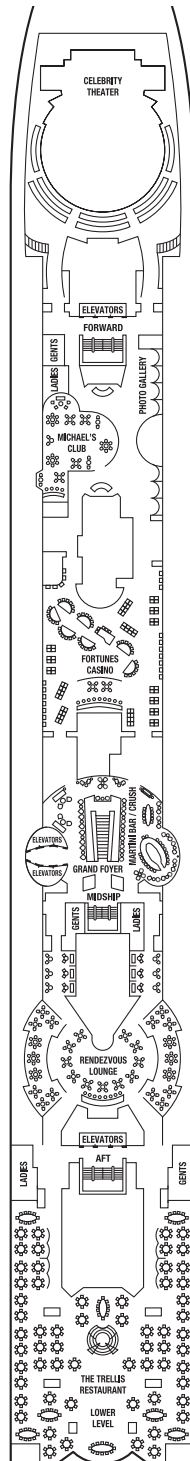

Deck 4

Promenade