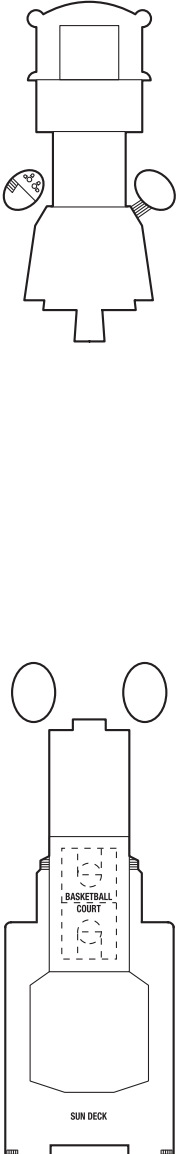

Millennium Class Infinity MilleniumSM Deck Plans

SHIP SPECIFICATIONS

Occupancy:	2,038
Tonnage:	91,000
Length:	965 feet
Beam:	105 feet
Draught:	26 feet
Cruising Speed:	24 knots
Electric Current:	110/220 AC
Ship's Registry:	Malta

DECK NUMBERS REFLECT UPPER GUEST LEVELS

- CONVERTIBLE SOFA BED
- ▲ ONE UPPER BERTH
- TWO UPPER BERTHS
- | CONNECTING STATEROOMS
- └ INSIDE STATEROOM DOOR LOCAT
- ♿ WHEELCHAIR ACCESSIBLE STA FEATURING ROLL-IN SHOWER

Deck 10

Deck 11

A1 9

Deck 12

Deck 9

CS S1 AW A2 C1 C2 C3 AC
FV 2B 4 9

Deck 8

CS S1 AW C1 C2 C3 AC
FV 2B 4 9

Deck 7

CS C1 C3 AC FV
2A 2C AX 4 9 AZ

Sports

Sunrise

Resort

Sky

Panorama

Vista