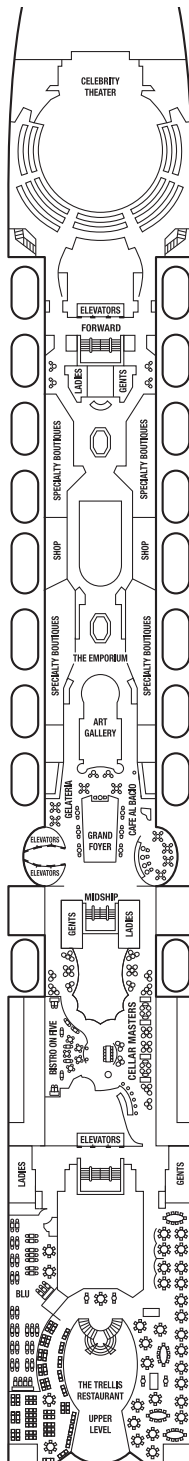

Deck 5

Entertainment