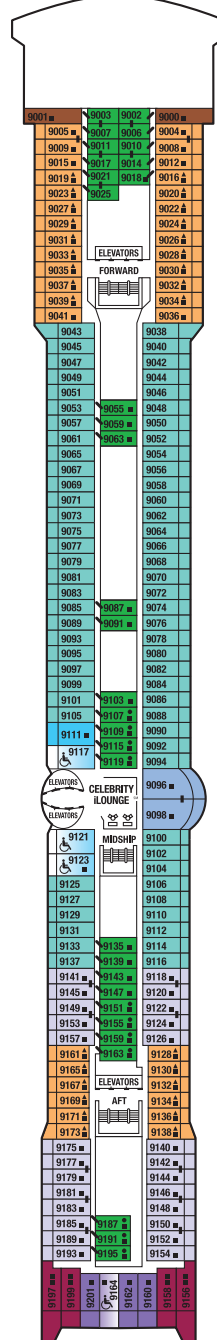

Millennium Class Infinity MilleniumSM Deck Plans

SHIP SPECIFICATIONS

Occupancy:	2,038
Tonnage:	91,000
Length:	965 feet
Beam:	105 feet
Draught:	26 feet
Cruising Speed:	24 knots
Electric Current:	110/220 AC
Ship's Registry:	Malta

DECK NUMBERS REFLECT UPPER GUEST LEVELS

- CONVERTIBLE SOFA BED
- ▲ ONE UPPER BERTH
- TWO UPPER BERTHS
- | CONNECTING STATEROOMS
- └ INSIDE STATEROOM DOOR LOCAT
- ♿ WHEELCHAIR ACCESSIBLE STA FEATURING ROLL-IN SHOWER

Deck 10

Deck 11

A1 9

Deck 12

Deck 9

CS S1 AW A2 C1 C2 C3 AC
FV 2B 4 9

Deck 8

CS S1 AW C1 C2 C3 AC
FV 2B 4 9

Deck 7

CS C1 C3 AC FV
2A 2C AX 4 9 AZ

Sports

Sunrise

Resort

Sky

Panorama

Vista