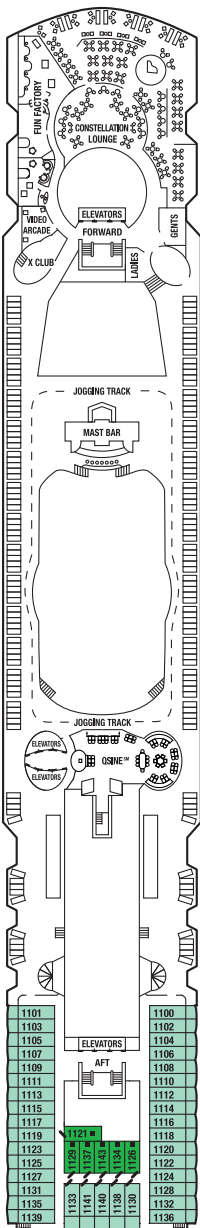

Millennium Class Infinity MilleniumSM Deck Plans

SHIP SPECIFICATIONS

Occupancy:	2,038
Tonnage:	91,000
Length:	965 feet
Beam:	105 feet
Draught:	26 feet
Cruising Speed:	24 knots
Electric Current:	110/220 AC
Ship's Registry:	Malta

DECK NUMBERS REFLECT UPPER GUEST LEVELS

- CONVERTIBLE SOFA BED
- ▲ ONE UPPER BERTH
- TWO UPPER BERTHS
- | CONNECTING STATEROOMS
- └ INSIDE STATEROOM DOOR LOCAT
- ♿ WHEELCHAIR ACCESSIBLE STA FEATURING ROLL-IN SHOWER

Deck 10

Deck 11

A1 9

Deck 12

Deck 9

CS S1 AW A2 C1 C2 C3 AC
FV 2B 4 9

Deck 8

CS S1 AW C1 C2 C3 AC
FV 2B 4 9

Deck 7

CS C1 C3 AC FV
2A 2C AX 4 9 AZ

Sports

Sunrise

Resort

Sky

Panorama

Vista